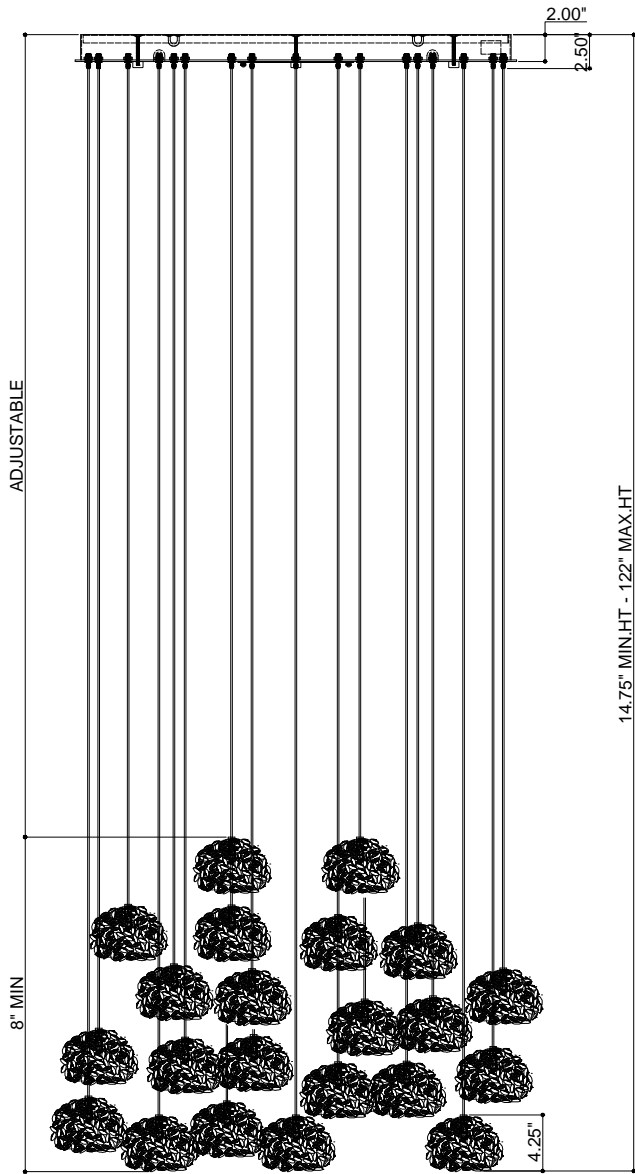

33"DIA*2.5"H.CANOPY
 31.75"DIA*0.75"H.MOUNTING PLATE COVER
 5.75"DIA*4.25"H. SHADE

TOP VIEW

CANOPY DETAIL

FRONT VIEW

8" MIN
 8" IS THE MINIMUM
 ADJUSTABLE HEIGHT
 USING THE PEPPER
 SHADES DUE TO THE
 SHADE SIZE AND THE
 RESPECTIVE SIZE OF
 THE CANOPY

NOTE: CORD LENGTHS ARE
 NOT SHOWN TO SCALE