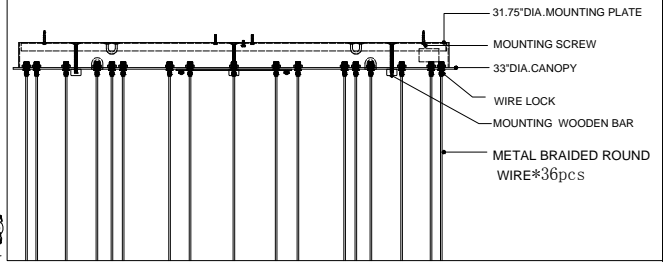

33"DIA*2.5"H.CANOPY
 31.75"DIA*0.75"H.MOUNTING PLATE COVER
 5.75"DIA*4.25"H. SHADE

TOP VIEW

CANOPY DETAIL

FRONT VIEW

8" MIN
 8" IS THE MINIMUM
 ADJUSTABLE HEIGHT
 USING THE PEPPER
 SHADES DUE TO THE
 SHADE SIZE AND THE
 RESPECTIVE SIZE OF
 THE CANOPY

NOTE: CORD LENGTHS ARE
 NOT SHOWN TO SCALE