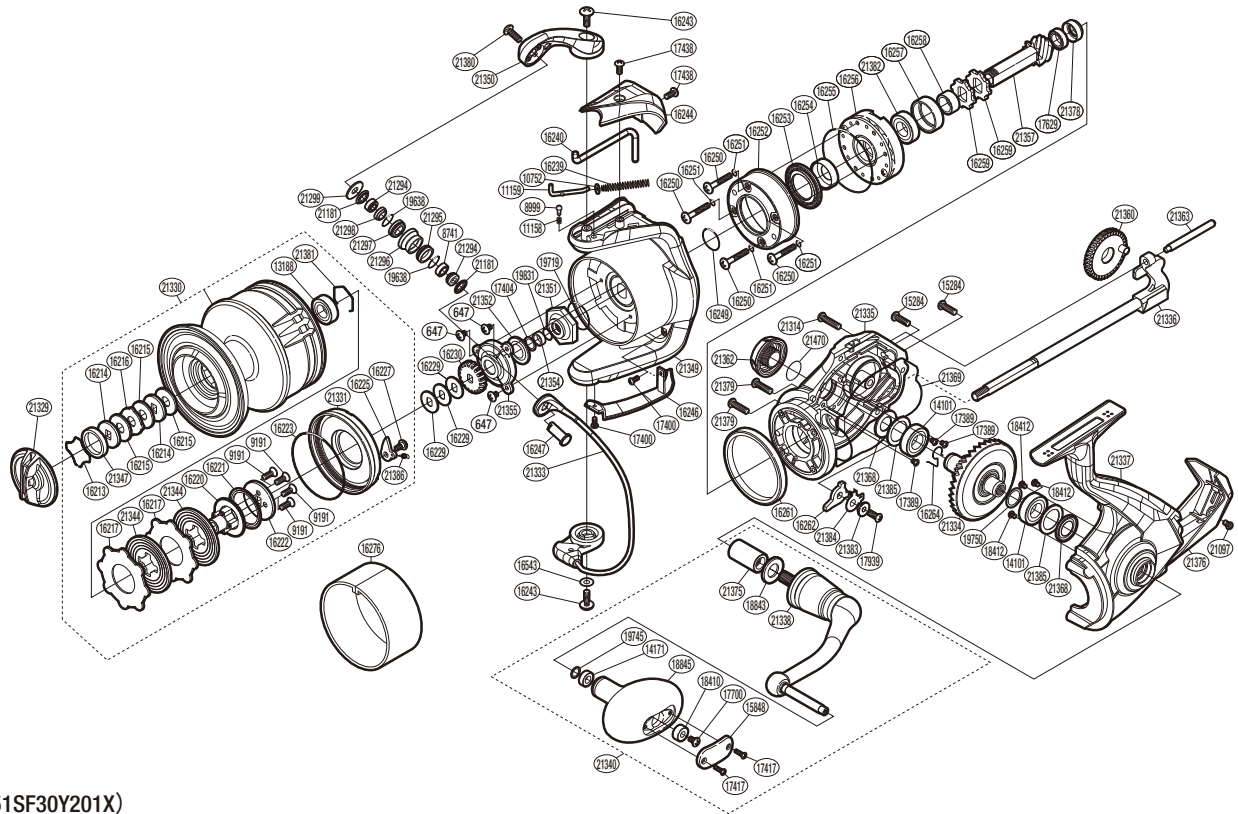

## SRG20000SWAPG

(51SF30Y201X)

Please note that the number of adjusting washers may not be the same as shown in the exploded views.  
(Adjustment will vary with each individual product.)

Part No.	Description	Part No.	Description	Part No.	Description
RD 0647	Screw	RD16255	O Ring	RD21331	Drag Cover Assembly
RD 8741	Ball Bearing	RD16256	Roller Clutch Assembly	RD21333	Bail Assembly
RD 8999	Click Pin	RD16257	Bearing Housing	RD21334	Drive Gear
RD 9191	Screw	RD16258	Pinion Gear Collar	RD21335	Body Assembly
RD10752	Bail Spring Guide A Support	RD16259	Anti-reverse Ratchet	RD21336	Main Shaft Assembly
RD11158	Click Spring	RD16261	Friction Ring	RD21337	Side Cover Assembly
RD11159	Bail Spring Guide A	RD16262	Assist Anti-Reverse Pawl	RD21338	Handle Shank Assembly
RD13188	Ball Bearing	RD16264	Anti-Reverse Pawl Spring	RD21340	Handle Assembly
RD14101	Ball Bearing	RD16543	Washer	RD21344	Spool Drag Disk
RD14171	Handle Knob Bushing B	RD17389	Screw	RD21347	Thrust Bushing
RD15284	Screw	RD17400	Screw	RD21349	Rotor
RD15848	Handle Knob I.D. Plate	RD17404	Washer	RD21350	Bail Arm
RD16213	Drag Washer Retainer	RD17417	Screw	RD21351	Rotor Nut
RD16214	Key Washer	RD17438	Screw	RD21352	Bearing Water Proof
RD16215	Drag Washer	RD17629	Ball Bearing	RD21354	Main Shaft Spacer
RD16216	Eared Washer	RD17700	Screw	RD21355	Nut Lock Plate
RD16217	Drag Washer	RD17939	Screw	RD21357	Pinion Gear
RD16220	Bearing Bushing	RD18410	Handle Knob Bushing A	RD21360	Oscillating Gear
RD16221	Bearing Water Proof	RD18412	Screw	RD21362	Handle Screw Cap
RD16222	Spool Support	RD18843	Washer	RD21363	Oscillating Guide
RD16223	O Ring	RD18845	Handle Knob Assembly	RD21368	Bearing Water Proof
RD16225	Drag Click	RD19638	O Ring	RD21369	Body Seal
RD16227	Screw	RD19719	O Ring	RD21375	Handle Shaft Cover B
RD16229	Spool Support Washer	RD19745	Washer	RD21376	Rear Protector
RD16230	Spool Support	RD19750	Washer	RD21378	Pinion Gear Bushing
RD16239	Bail Spring	RD19831	O Ring	RD21379	Screw
RD16240	Bail Trip Lever	RD21097	Screw	RD21380	Screw
RD16243	Screw	RD21181	Line Roller Seal	RD21381	Bearing Retainer
RD16244	Bail Spring Cover	RD21294	Line Roller Support Collar	RD21382	Ball Bearing
RD16246	Bail Hold Support Guard	RD21295	Line Roller Bushing	RD21383	Anti-Reverse Pawl Collar
RD16247	Line Roller Support	RD21296	Line Roller	RD21384	Anti-Reverse Pawl Cover
RD16249	O Ring	RD21297	Line Roller Bushing B	RD21385	Washer
RD16250	Screw	RD21298	Line Roller Collar	RD21386	Drag Click Spring
RD16251	O Ring	RD21299	Line Roller Plate	RD21470	O Ring
RD16252	Roller Clutch Cover	RD21314	Screw		
RD16253	Roller Clutch Waterproof	RD21329	Drag Knob		
RD16254	Rotor Ring	RD21330	Spool Assembly	RD16276	Line Band (Accessory)