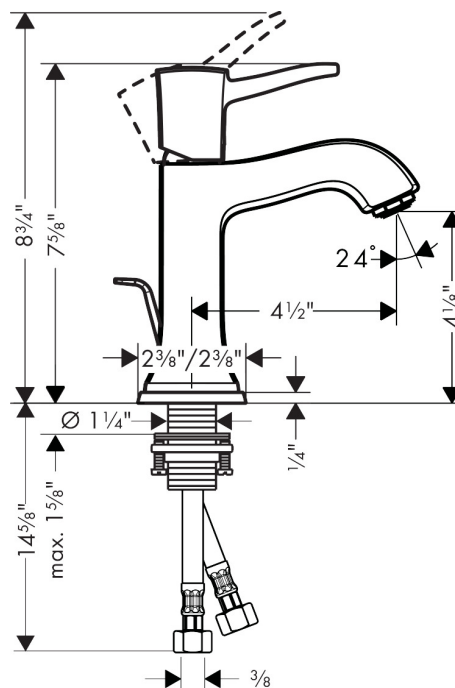

Brand hansgrohe
 Art. Name **Metropol Classic** Single-Hole Faucet 110 with Pop-Up Drain, 1.2 GPM
 Art. Nr. 31300831
 Surface polished nickel
 Pos. 1

Product Picture

Custom finish

Certificates/approvals

Drawing

Technology

Features

- Spray modes: Aerated spray
- Flow: 1.2 GPM (4.5 L/Min)
- Ceramic cartridge
- Includes pop-up drain