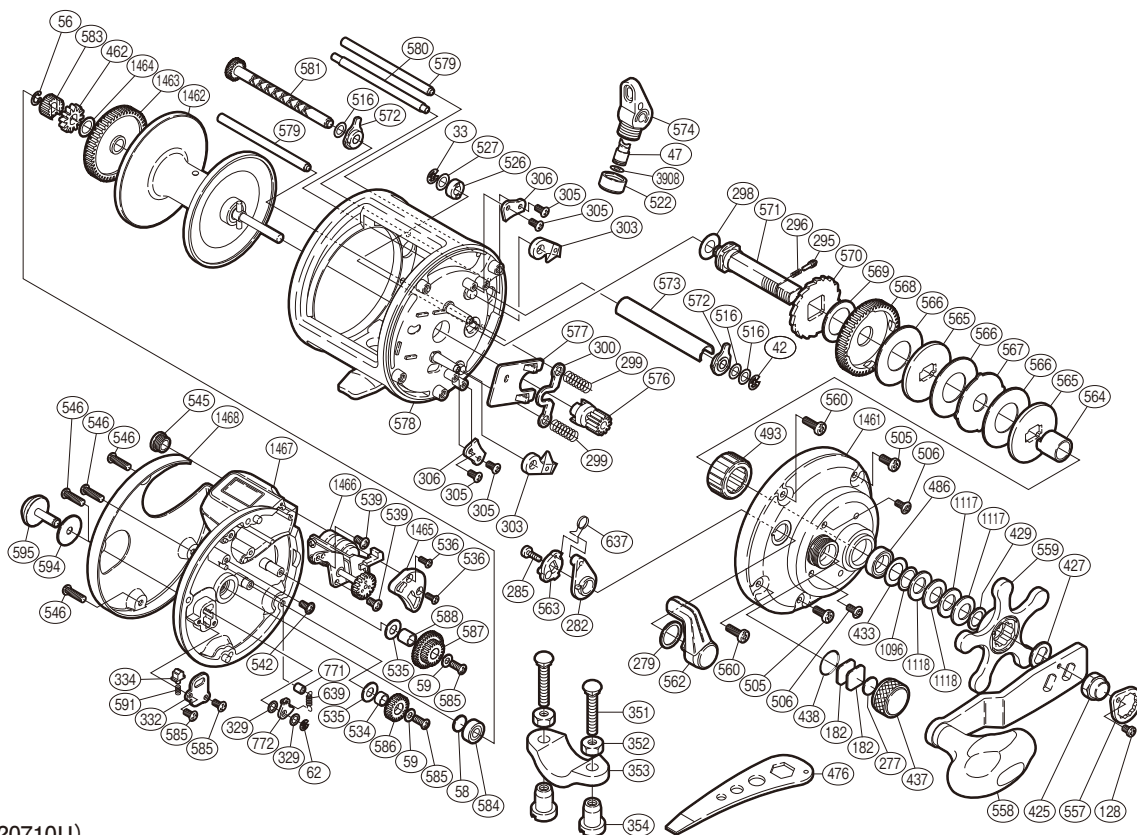

SHIMANO

TEKOTA

TEK-700LC

(51RJ220710U)

#	Part No.	Description	#	Part No.	Description	#	Part No.	Description
33	105NG	E Lock	506	10LF9	Screw	581	10KC6	Worm Shaft
42	105NE	E Lock	516	10HV6	Washer	583	10AQC	Idle Gear
47	10FJ9	Line Guide Pawl	522	10FJP	Pawl Cap	584	105C8	Ball Bearing
56	105SA	C Lock	526	10BPW	Drive Shaft Bushing	585	103DH	Screw
58	10GEU	Spacer B	527	10D66	Washer	586	10NXH	Idle Gear
59	104H5	Lock Washer	534	10NXJ	Idle Gear Support	587	10NXL	Idle Gear
62	105NK	E Lock	535	10G4P	Spacer	588	10NXN	Idle Gear Support
128	10QG0	Screw	536	103BY	Screw	591	104MU	Click Spring
182	105N0	Cast Control Spacer	539	10QG5	Screw	594	1054L	Spacer
277	10896	Cast Control Spacer	542	10K8T	Screw	595	1050K	Click Button
279	10JYS	Smoother	545	10NXP	Maintenance Cap	637	10LYH	Clutch Spring
282	10L29	Eccentric Cam Bushing	546	10L9T	Screw	639	10NRR	Click Pawl Spring
285	10F8M	Screw	557	10LME	Handle Nut Plate	771	10549	Click Pawl Spring Boss Ring
295	109Z2	Click Pin	558	10B1S	Handle Assembly	772	10LER	Click Pawl
296	10HZ5	Click Spring	559	10HMT	Star Drag	1096	10HWS	Washer
298	10588	Washer	560	10M6Z	Screw	1117	109PG	Drag Spring Washer (10l)
299	104BY	Yoke Spring	562	10LYU	Clutch Lever	1118	109L9	Drag Spring Washer (10h)
300	10481	Yoke	563	10HMC	Clutch Cam	1461	10HKC	Right Side Plate
303	10MWB	Anti-Reverse Pawl	564	10MB0	Roller Clutch Inner Tube	1462	10NSQ	Spool Assembly
305	103CK	Screw	565	109F2	Key Washer	1463	10AQH	Counter Gear
306	10KNW	Anti-Reverse Pawl Keeper	566	10KZT	Drag Washer	1464	10JDD	Washer
329	109RC	Spacer	567	10LNC	Eared Washer	1465	10NRM	Left Side Plate Seal
332	104B6	Click Spring Retainer	568	109DJ	Drive Gear	1466	10B4X	Counter Assembly
334	104B8	Click Spring Holder	569	109SS	Drag Washer	1467	10LEQ	Left Side Plate
425	10FT6	Handle Nut	570	109BH	Anti-Reverse Ratchet	1468	10NXB	Left Side Plate Cover
427	107QX	Drive Shaft Shield	571	10995	Drive Shaft	3908	10TZF	Spacer
429	10J1R	Star Drag Washer	572	10HT4	Worm Bushing			
433	105U6	Bearing Seal	573	10HVZ	Level Wind Guard	351	10A7A	Rod Clamp Bolt (accessory)
437	10KTE	Cast Control Cap	574	10KCR	Line Guide	352	105N9	Rod Clamp Nut B (accessory)
438	108WK	O Ring	576	10AHF	Pinion Gear	353	10AR5	Rod Clamp (accessory)
462	104F2	Click Gear	577	10P95	Yoke Plate	354	1046P	Rod Clamp Nut A (accessory)
486	10KX6	Ball Bearing	578	10LLB	One-Piece Frame			
493	10F5B	Roller Clutch Bearing	579	10HX9	Stabilizer Bar A	476	10MJ5	Wrench (accessory)
505	10LZ5	Screw	580	10BKU	Stabilizer Bar B			