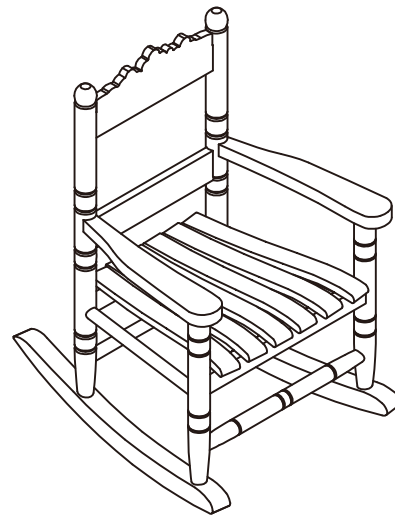

Item No: W-5147G  
Fantasy Fields - Bouquet Rocking Chair

**WARNING**

Small parts and sharp points may be present prior to assembly.

**CARE INSTRUCTIONS**

To clean your product, use mild soap and water on a damp cloth. Do not use window cleaners or cleaning abrasives as they will scratch the surface and could damage the protective coating.

Made in China

**HARDWARE**

- ①  4 PCS
- ②  4 PCS
- ③  8 PCS
- ④  4 PCS
- ⑤  8 PCS

**PRODUCT PARTS**

<p>A</p>  <p>1PC</p>	<p>B</p>  <p>1PC</p>	<p>C</p>  <p>2PCS</p>	<p>D</p>  <p>1PC</p>
<p>E</p>  <p>1PC</p>	<p>F</p>  <p>1PC</p>	<p>G</p>  <p>1PC</p>	<p>H</p>  <p>1PC</p>