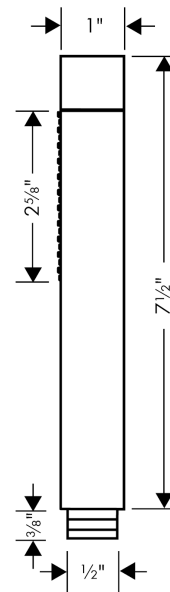

**AXOR Starck**  
**Baton Handshower 2-Jet, 1.75 GPM**  
Finishes : **chrome**    Part no. : **04486000**

### Features

- 134 no-clog spray channels
- Spray modes: Full, IntenseRain
- Flow: 1.75 GPM (6.6 L/Min)

## Scale drawing

**AXOR Starck**  
**Baton Handshower 2-Jet, 1.75 GPM**  
Finishes : **chrome**    Part no. : **04486000**

## Exploded drawing

Year of production: >01/18

**AXOR Starck**  
**Baton Handshower 2-Jet, 1.75 GPM**  
 Finishes : **chrome**    Part no. : **04486000**