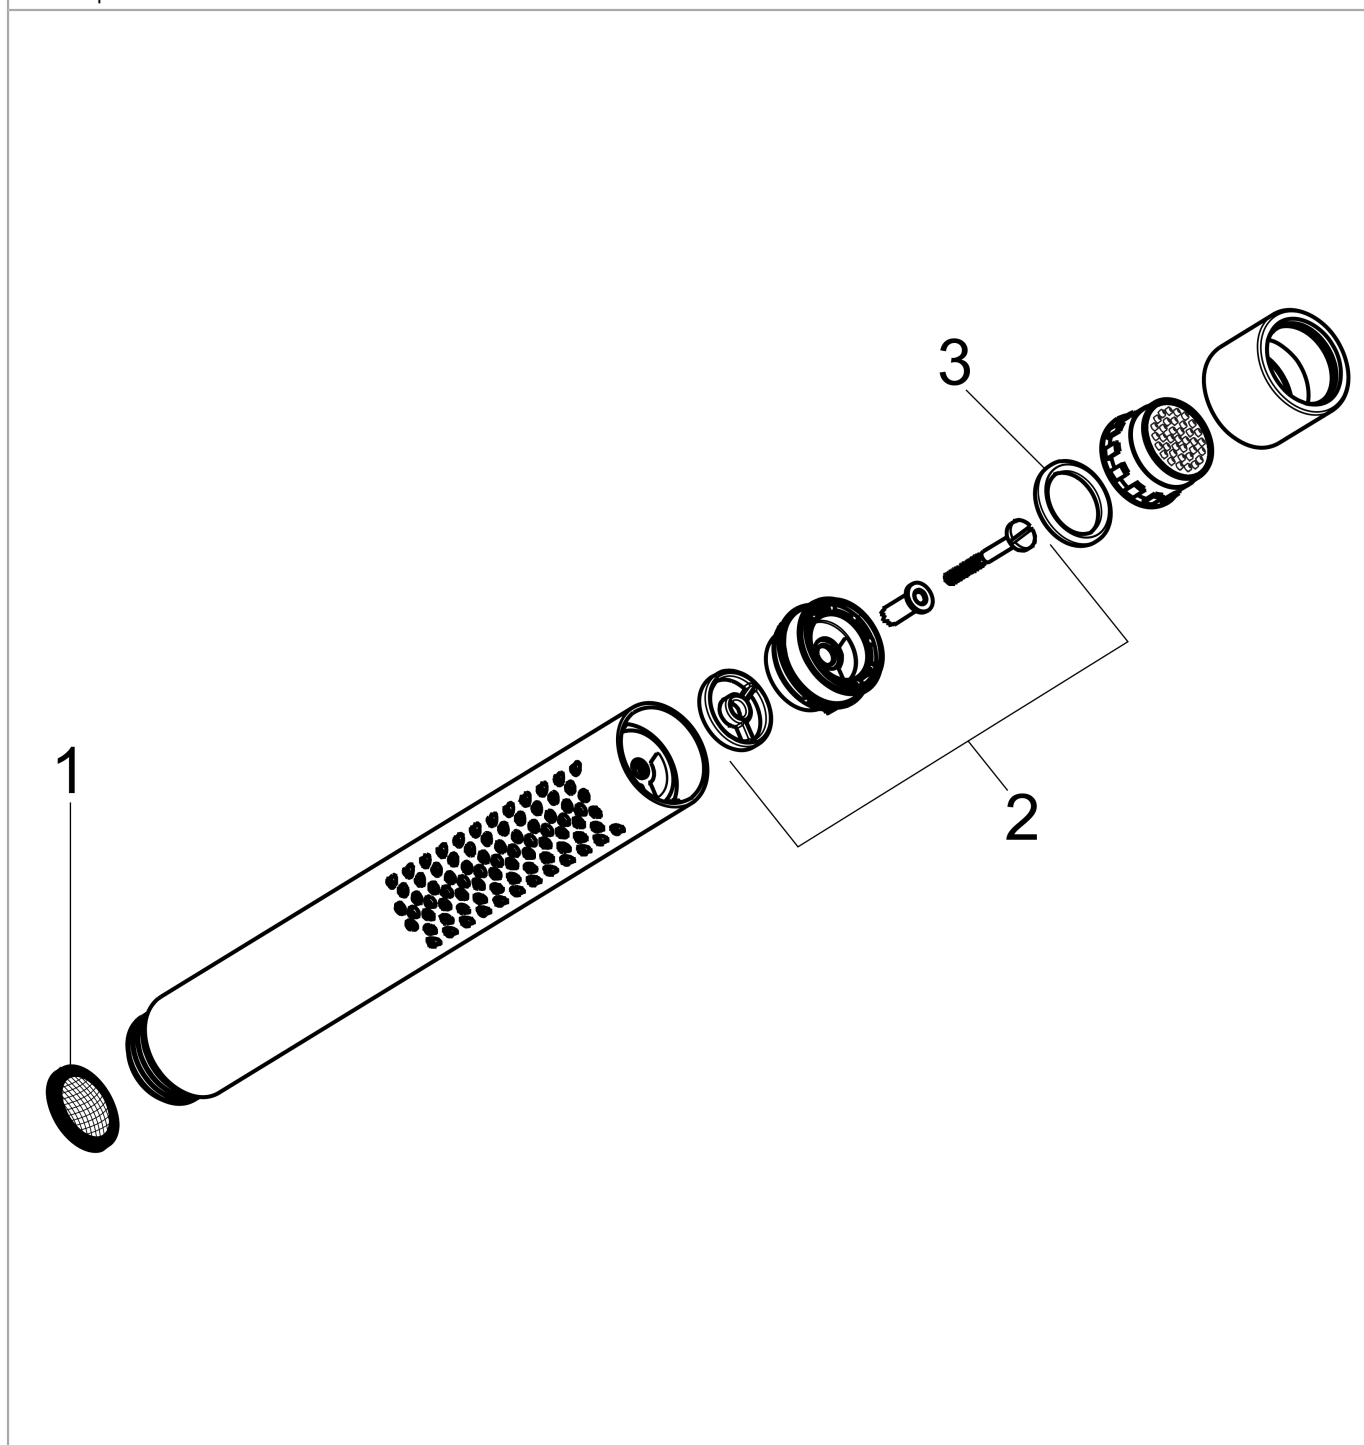

## Product image

## Scale drawing

**AXOR Starck**  
**Baton Handshower 2-Jet, 1.75 GPM**  
Finishes : **chrome**    Part no. : **04486000**

## Exploded drawing

Year of production: >01/18

**AXOR Starck**  
**Baton Handshower 2-Jet, 1.75 GPM**  
 Finishes : **chrome**    Part no. : **04486000**