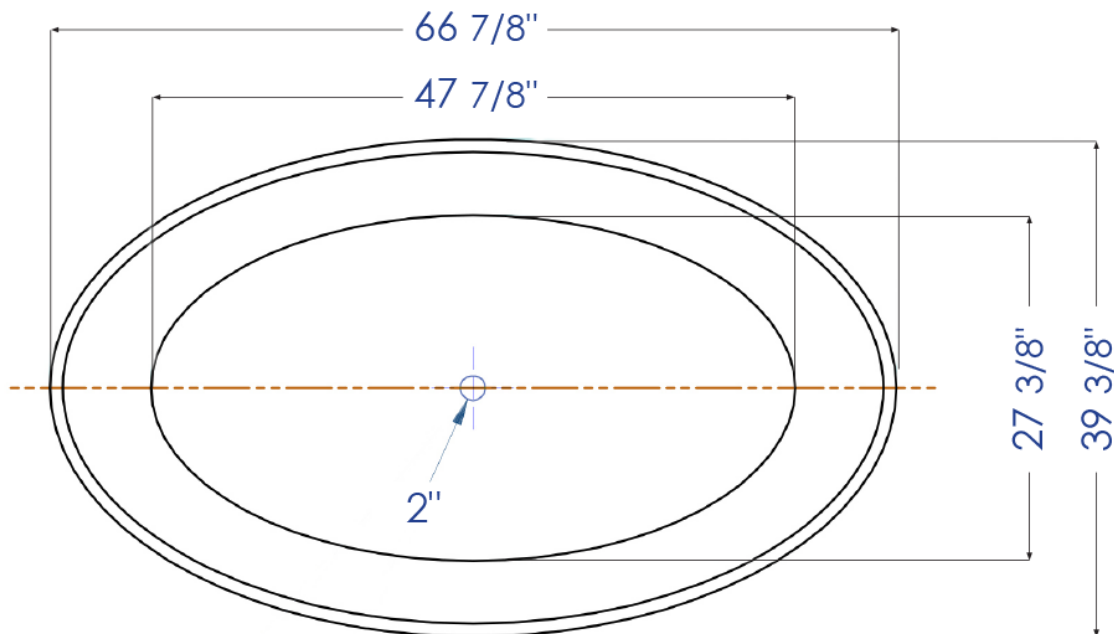

AB9941

67" White Oval Solid Surface Smooth Resin Soaking Bathtub

Please Note; Due to thermal expansion and contraction, the total dimension of the tub will have +2% error, these dimensions are for reference only.