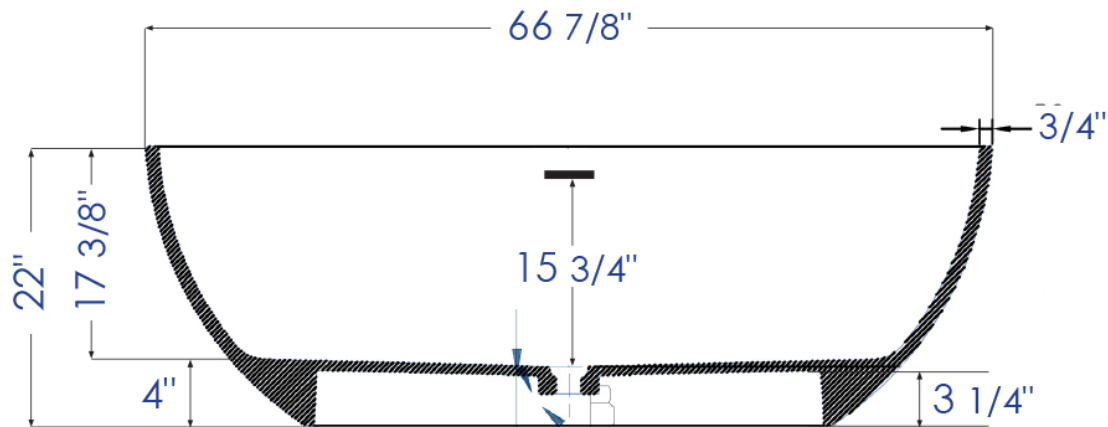

AB9941

67" White Oval Solid Surface Smooth Resin Soaking Bathtub

Please Note; Due to thermal expansion and contraction, the total dimension of the tub will have +2% error, these dimensions are for reference only.