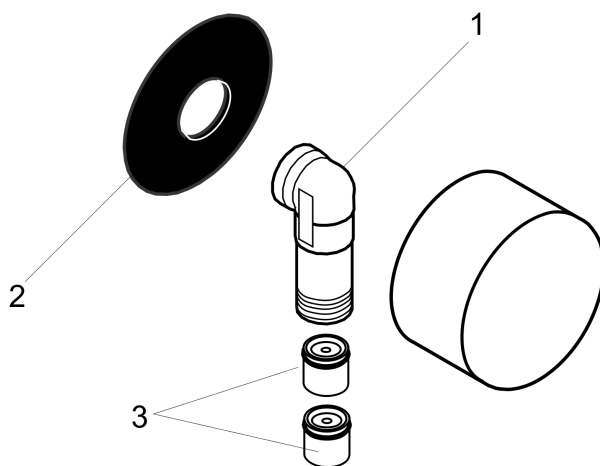

AXOR ShowerSolutions
Wall Outlet with Check Valves

Finishes : **brushed nickel** Part no. : **27451821**

Description

Features

- for all 1/2" hoses
- 1/2" NPT
- installation: wall

Product image

Scale drawing

AXOR ShowerSolutions
Wall Outlet with Check Valves

Finishes : **brushed nickel** Part no. : **27451821**

Exploded drawing

Year of production: **02/01 - 01/18**

AXOR ShowerSolutions
Wall Outlet with Check Valves
 Finishes : **brushed nickel** Part no. : **27451821**

Spare parts list

Year of production: **02/01 - 01/18**

Pos.	Description	Part no.	PC	PU
1	connection angel	98531USA	0	-
2	support element	98557000	0	1
3	set of non return valves DW 15	94074000	0	1