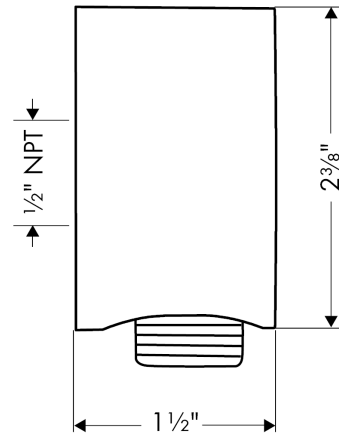

AXOR ShowerSolutions
Wall Outlet with Check Valves

Finishes : **brushed nickel** Part no. : **27451821**

Description

Features

- for all 1/2" hoses
- 1/2" NPT
- installation: wall

Product image

Scale drawing