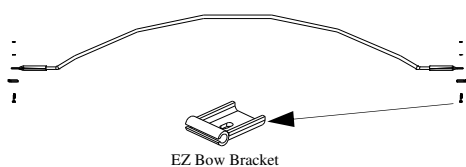

Side Drop Bow

Side Drop Bow End
Part #: Z1019SD
Price: 15.25 each

Bow Only

98"
12" Rise

Part #: Z6100

Price: 26.00 each

104"
12" Rise

Part #: Z6100C

Price: 27.00 each

EZ Bow Assembly

98"

Complete	Bow Only
Part #: Z5001K	Part #: Z5000
Price: 33.00 each	Price: 28.00 each

12" Rise

104"

Complete	Bow Only
Part #: Z5000B	Part #: Z5000C
Price: 36.00 each	Price: 30.00 each

98"

Complete	Bow Only
Part #: Z5001	Part #: Z5001A
Price: 33.00 each	Price: 28.00 each

6" Rise

104"

Complete	Bow Only
Part #: Z5001B	Part #: Z5001D
Price: 36.00 each	Price: 30.00 each

98"

Complete	Bow Only
Part #: Z5002	Part #: Z5002A
Price: 33.00 each	Price: 28.00 each