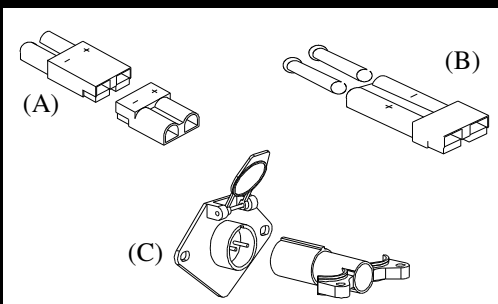

Disconnects

2-Prong Disconnect

(C) Phillips (Horizontal)
Part #: K0173
Price: 32.00 each

(C) Cole Hersee (Vertical)
Part #: 1266
Price: 32.00 each

Contact Pad

Set
Part #: K0141
Price: 75.00 each

Front Plate (Steel)
Part #: K0141A
Price: 37.00 each

Back Plate (Alum.)
Part #: K0141D
Price: 37.00 each