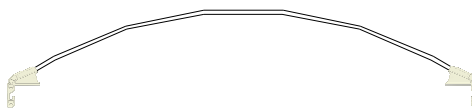

**98" Side Drop
12" Rise**

Part #: Z6132
Price: 89.00 each

**104" Side Drop
12" Rise**

Part #: Z6133
Price: 90.00 each

Double Bow

Bow Only

98" / 104"

18" Rise Part #: Z6033F
Price: 46.00 each

12" Rise Part #: Z6032A
Price: 44.00 each

6" Rise Part #: Z6032B
Price: 44.00 each

Flat Part #: Z6032D
Price: 42.00 each

**98" Side Drop
12" Rise**

Part #: Z6132A
Price: 45.00 each

**104" Side Drop
12" Rise**

Part #: Z6133A
Price: 46.00 each

Complete

98"
12" Rise

Part #: Z6101K

Price: 52.00 each

104"
12" Rise

Part #: Z6100B

Price: 53.00 each

Side Drop Bow

Side Drop Bow End
Part #: Z1019SD
Price: 15.25 each

Bow Only

98"
12" Rise

Part #: Z6100

Price: 26.00 each

104"
12" Rise

Part #: Z6100C