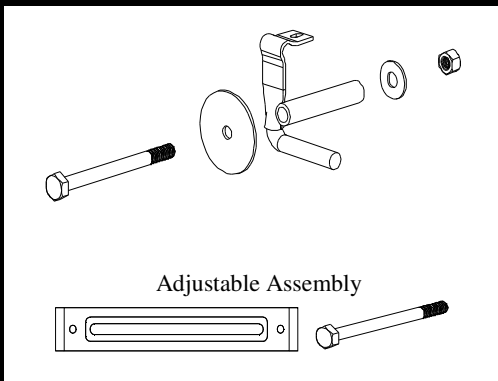

Anti-Lifts

3" & 6" Anti-Lifts

3" Driver Side w/ Bolt Part #: Z4001K Price: 17.00 each	6" Dr. Side w/ Bolt Part #: Z4000K Price: 17.00 each
3" Pass. Side w/ Bolt Part #: Z4001KPS Price: 17.00 each	6" Pass. Side w/ Bolt Part #: Z4000KPS Price: 17.00 each
3" Complete DS & PS Part #: Z4001T Price: 30.00 each	6" Complete DS & PS Part #: Z4040 Price: 30.00 each

3" Anti-Lifts

3" Driver Side Part #: Z4059 Price: 16.40 each	3" Complete Part #: Z4060 Price: 33.00 each
3" Passenger Side Part #: Z4059P Price: 16.40 each	

Anti-Lifts

Anti-Lift Extrusion Part #: Z4071 Price: 13.00 each	Anti-Lift Complete Kit (4 Sets) Part #: Z4077 Price: 36.00 each
Anti-Lift Set (1 Anti-Lift and 1 Bracket) Part #: Z4073 Price: 8.75 each	

Separate

3" Separate Anti-Lift Left Part #: Z4004 Price: 11.00 each	10" Separate Anti-Lift Left Part #: Z4021A Price: 13.10 each
3" Separate Anti-Lift Right Part #: Z4005 Price: 11.00 each	10" Separate Anti-Lift Right Part #: Z4020A Price: 13.10 each
6" Separate Anti-Lift Left Part #: Z4002 Price: 11.00 each	10" Top Rail Lift Left Part #: Z4022 Price: 13.00 each
6" Separate Anti-Lift Right Part #: Z4003 Price: 11.00 each	10" Top Rail Lift Right Part #: Z4022 Price: 13.00 each

Single

Part #: Z4039
Price: 7.50 each

Anti-Lifts