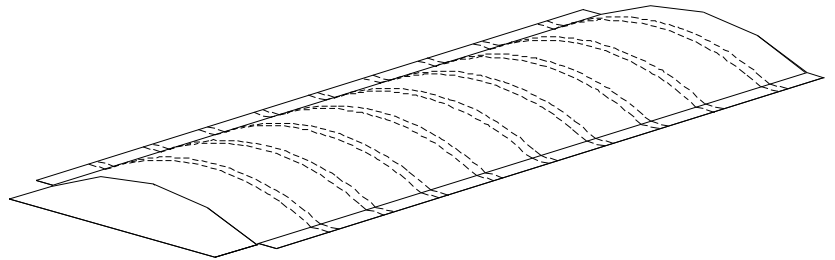

Available in Vinyl Only

Tarp Extends To Edge Of Bow With Memory Cable
In Edge Of Tarp To Help Lift Between Bows

Side-Drop (Not Waterproof)

Available in Vinyl Only

Not Recommended For Trailers Or Bodies Over 38'