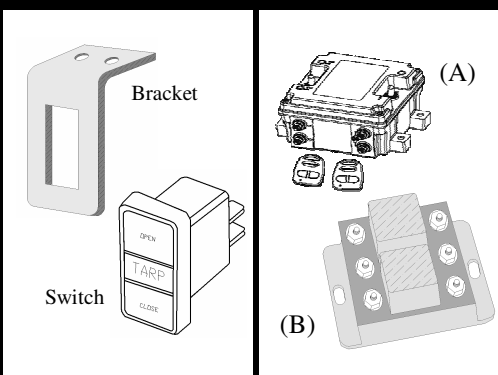

Rocker & Solenoid

Solenoid

(A) Solenoid Box & Wireless Remote
Part #: K0176R
Price: 201.00 each

(B) Solenoid Module
Part #: K0176M
Price: 30.00 each

Solenoid Switch (With Wire)
Part #: K0176QW
Price: 61.00 each