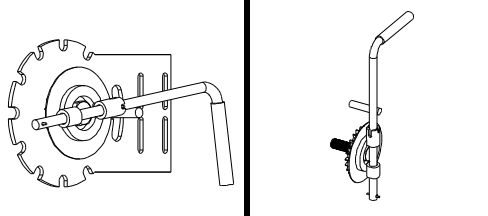

Crank Assembly & Handle