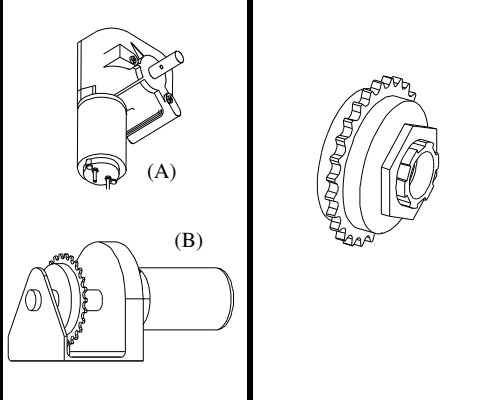

Motor & Miscellaneous Parts

Direct Drive Motor

(A) Standard Direct Chain Drive Motor Drive Motor Only

Part #: K0170TS
Price: 310.00 each

Part #: Z2003
Price: 265.00 each

High Torque Cable Tarp Motor (For Side Drop)

Part #: K0170AM
Price: 396.00 each

(B) Chain Drive Motor With Torque Limiter

Part #: Z4041
Price: 308.00 each

Motor & Torque Limiter

Torque Limiter

10-Tooth Sprocket

24 Tooth 1-1/2" Bore

Part #: K013110
Price: 5.20 each

Part #: Z2006

Price: 54.00 each

24-Tooth Sprocket with 1" Bore

Part #: Z2001
Price: 12.50 each

Motor Brace

High Torque Cable Tarp Motor Brace

Part #: Z2010

Price: 17.20 each

Part #: Z2010A

Price: 4.80 each