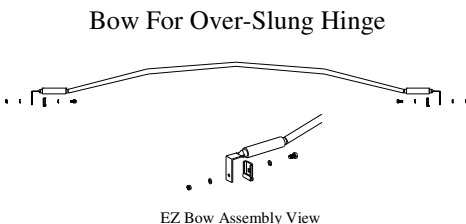

98"

Complete	Bow Only
Part #: Z5001	Part #: Z5001A
Price: 33.00 each	Price: 28.00 each

6" Rise

104"

Complete	Bow Only
Part #: Z5001B	Part #: Z5001D
Price: 36.00 each	Price: 30.00 each

98"

Complete	Bow Only
Part #: Z5002	Part #: Z5002A
Price: 33.00 each	Price: 28.00 each

Flat

104"

Complete	Bow Only
Part #: Z5002B	Part #: Z5002C
Price: 36.00 each	Price: 30.00 each

98"

Complete	Bow Only
Part #: Z7014	Part #: Z7014A
Price: 35.00 each	Price: 30.00 each

Elevated Bow

104"

Complete	Bow Only
Part #: Z7014B	Part #: Z7014C
Price: 37.00 each	Price: 33.00 each

98"

Part #: Z4032
Price: 58.00 each

Double Bow

104"

Part #: Z4033
Price: 62.00 each

Bow Bracket & Sleeve

(A) EZ Bow Bracket	(B) Plastic Bow Sleeve
Part #: Z5012	Part #: Z5002P
Price: 6.50 each	Price: 2.30 each