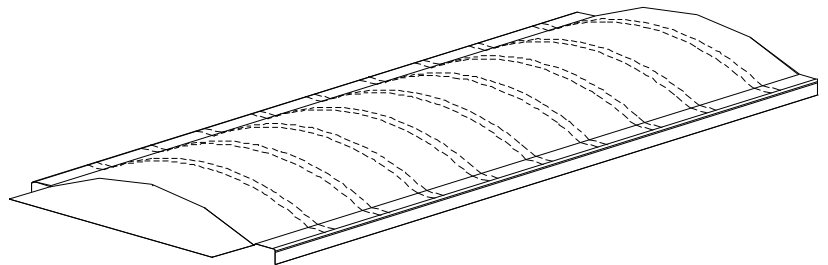

Available in Vinyl Only

Tarp Extends To Edge Of Bow With Memory Cable
In Edge Of Tarp To Help Lift Between Bows

Side-Drop (Not Waterproof)

Available in Vinyl Only

Not Recommended For Trailers Or Bodies Over 38'