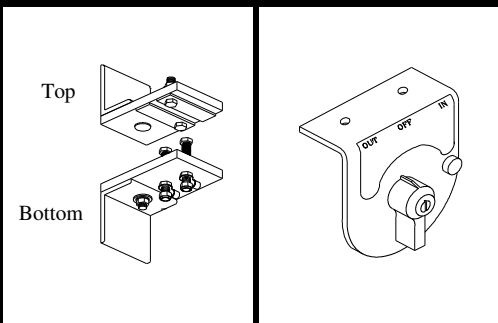

Contact Pad

Set
 Part #: K0141
 Price: 75.00 each

Front Plate (Steel)
 Part #: K0141A
 Price: 37.00 each

Back Plate (Alum.)
 Part #: K0141D
 Price: 37.00 each

Contact Pad & Switch

Switch Assembly

Cole Hersee Monetary Switch
 Part #: K0176
 Price: 27.00 each