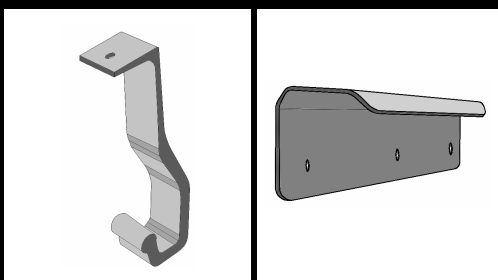

Separate

3" Separate Anti-Lift Left Part #: Z4004 Price: 11.00 each	10" Separate Anti-Lift Left Part #: Z4021A Price: 13.10 each
3" Separate Anti-Lift Right Part #: Z4005 Price: 11.00 each	10" Separate Anti-Lift Right Part #: Z4020A Price: 13.10 each
6" Separate Anti-Lift Left Part #: Z4002 Price: 11.00 each	10" Top Rail Lift Left Part #: Z4022 Price: 13.00 each
6" Separate Anti-Lift Right Part #: Z4003 Price: 11.00 each	10" Top Rail Lift Right Part #: Z4022 Price: 13.00 each

Single

Part #: Z4039
Price: 7.50 each

Anti-Lifts

Slotted Anti-Lifts

Extruded Anti-Lifts

Anti-Lifts & Top Rail Lift

Tarp Keeper

10" & Adjustable Anti-Lift

10" Dr. Side w/ Bolt Part #: Z4029 Price: 21.00 each	Adjustable Anti-Lift Assembly Part #: Z1042A Price: 28.00 each
10" Pass. Side w/ Bolt Part #: Z4030 Price: 21.00 each	Bracket Only Part #: Z1042 Price: 22.00 each
10" Complete DS & PS Part #: Z4015 Price: 36.00 each	(Anti-Lift not included)