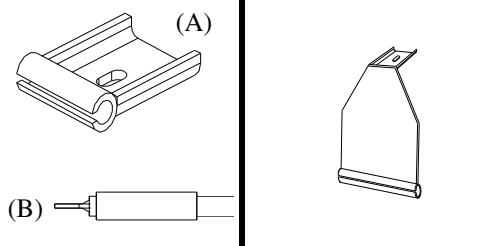

Flat

104"

Complete	Bow Only
Part #: Z5002B	Part #: Z5002C
Price: 36.00 each	Price: 30.00 each

98"

Complete	Bow Only
Part #: Z7014	Part #: Z7014A
Price: 35.00 each	Price: 30.00 each

Elevated Bow

104"

Complete	Bow Only
Part #: Z7014B	Part #: Z7014C
Price: 37.00 each	Price: 33.00 each

98"

Part #: Z4032
Price: 58.00 each

Double Bow

104"

Part #: Z4033
Price: 62.00 each

Bow Bracket & Sleeve

(A) EZ Bow Bracket	(B) Plastic Bow Sleeve
Part #: Z5012	Part #: Z5002P
Price: 6.50 each	Price: 2.30 each

Bracket, Sleeve & Hinge

Over Slung Hinge

Hinge	Plastic Runner Strip
Part #: Z5003	Part #: 109200
Price: 8.80 each	Price: 2.50 per ft.

Anti-Lifts

3" & 6" Anti-Lifts

3" Driver Side w/ Bolt Part #: Z4001K Price: 17.00 each	6" Dr. Side w/ Bolt Part #: Z4000K Price: 17.00 each
3" Pass. Side w/ Bolt Part #: Z4001KPS Price: 17.00 each	6" Pass. Side w/ Bolt Part #: Z4000KPS Price: 17.00 each
3" Complete DS & PS Part #: Z4001T Price: 30.00 each	6" Complete DS & PS Part #: Z4040 Price: 30.00 each