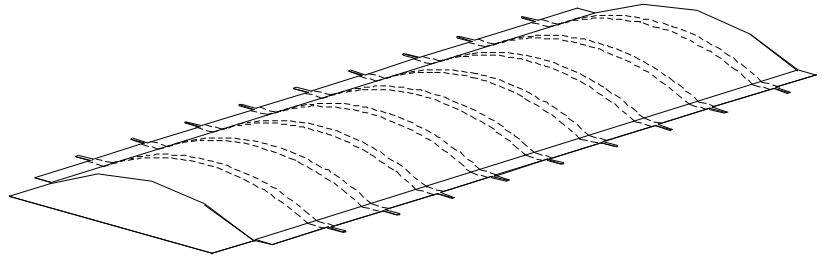

Tarps

Anti-Pollution

Available in Mesh or Vinyl

Tarp Does Not Cross Top Rail