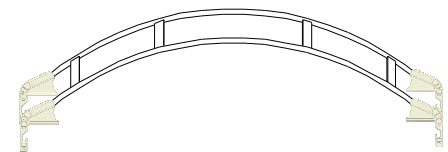

Price: 25.00 each

Complete

98" / 104"

Part #: Z6002

Price: 46.00 each

Flat

Bow Only

98" / 104"

Part #: Z6002A

Price: 23.00 each

Complete

98" / 104"

18" Rise Part #: Z6033G
Price: 87.00 each

12" Rise Part #: Z6032
Price: 85.00 each

6" Rise Part #: Z6032C
Price: 85.00 each

Flat Part #: Z6032E
Price: 84.00 each

**98" Side Drop
12" Rise**

Part #: Z6132
Price: 89.00 each

**104" Side Drop
12" Rise**

Part #: Z6133
Price: 90.00 each

Double Bow

Bow Only

98" / 104"

18" Rise Part #: Z6033F
Price: 46.00 each