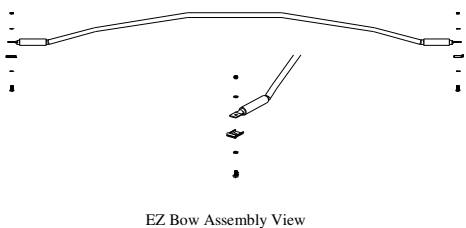

Side Drop Bow

Side Drop Bow End
Part #: Z1019SD
Price: 15.25 each

Bow Only

98"
12" Rise

Part #: Z6100

Price: 26.00 each

104"
12" Rise

Part #: Z6100C

Price: 27.00 each

EZ Bow Assembly

98"

Complete	Bow Only
Part #: Z5001K	Part #: Z5000
Price: 33.00 each	Price: 28.00 each

12" Rise

104"

Complete	Bow Only
Part #: Z5000B	Part #: Z5000C
Price: 36.00 each	Price: 30.00 each

98"

Complete	Bow Only
Part #: Z5001	Part #: Z5001A
Price: 33.00 each	Price: 28.00 each

6" Rise

104"

Complete	Bow Only
Part #: Z5001B	Part #: Z5001D
Price: 36.00 each	Price: 30.00 each

98"

Complete	Bow Only
Part #: Z5002	Part #: Z5002A
Price: 33.00 each	Price: 28.00 each

Flat

104"

Complete	Bow Only
Part #: Z5002B	Part #: Z5002C
Price: 36.00 each	Price: 30.00 each

98"

Complete	Bow Only
Part #: Z7014	Part #: Z7014A
Price: 35.00 each	Price: 30.00 each

Elevated Bow

104"

Complete	Bow Only
Part #: Z7014B	Part #: Z7014C
Price: 37.00 each	Price: 33.00 each