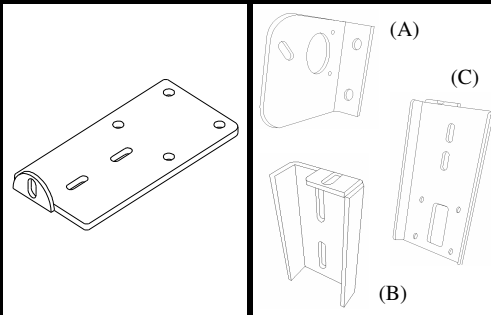

Brace & Conversion

Conversion Kits

(A) Chain to Direct
Part #: Z2009
Price: 300.00 each

(A, C) Manual to Electric Outside Mount

(A, B) Manual to Electric Inside Mount

Part #: Z2002
Price: 459.00 each

Part #: Z2011

Price: 484.00 each

Ramp (Flat)

Driver Side

Part #: Z4036

Price: 22.00 each

Passenger Side

Part #: Z4037

Price: 22.00 each

Ramp must be cut according to bulkhead radius.