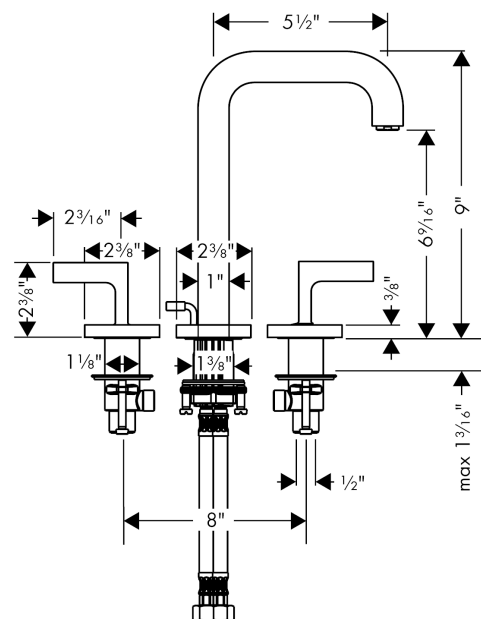

AXOR Citterio
Widespread Faucet 170 with Lever Handles and Pop-Up Drain, 1.2 GPM
 Finishes : **brushed nickel** Part no. : **39135821**

Description

Features

- Aerated spray
- Flow: 1.2 GPM (4.5 L/Min)
- 90° ceramic valves
- Includes pop-up drain

Technology

Design awards

Product image

Scale drawing

AXOR Citterio
Widespread Faucet 170 with Lever Handles and Pop-Up Drain, 1.2 GPM
Finishes : **brushed nickel** Part no. : **39135821**

Exploded drawing

Year of production: >07/16

AXOR Citterio
Widespread Faucet 170 with Lever Handles and Pop-Up Drain, 1.2 GPM
 Finishes : **brushed nickel** Part no. : **39135821**

Spare parts list

Year of production: >07/16

Pos.	Description	Part no.	PC	PU
1	shut off unit left closing	94008000	0	1
2	shut off unit right closing	94009000	0	1
3	connection hose 18½" M8x0,75 3/8"	96321001	0	1
4	O-Ring 32x2,5	96364000	0	1
5	aerator M18x1 (4,5 l/min)	92884820	0	1
6	fixing set (Ø 32)	13961000	0	1
a	spout 165 mm	96674000	0	1
b	pop up waste	88509820	0	1
c	nut	92854000	0	1
d	O-ring 40x3	92634000	0	1