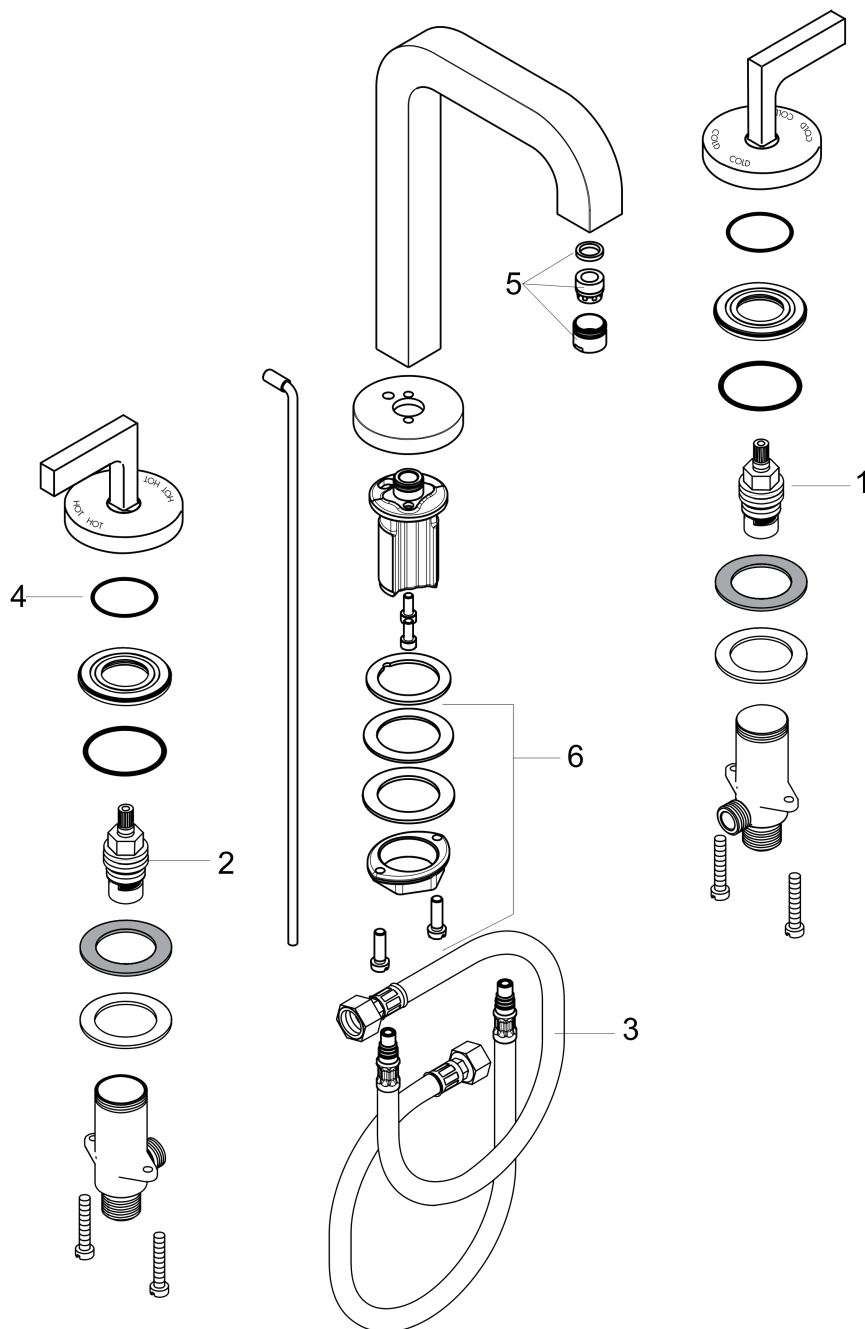

AXOR Citterio
Widespread Faucet 170 with Lever Handles and Pop-Up Drain, 1.2 GPM
 Finishes : **brushed nickel** Part no. : **39135821**

Description

Features

- Aerated spray
- Flow: 1.2 GPM (4.5 L/Min)
- 90° ceramic valves
- Includes pop-up drain

Technology

Design awards

Product image

Scale drawing

AXOR Citterio
Widespread Faucet 170 with Lever Handles and Pop-Up Drain, 1.2 GPM
Finishes : **brushed nickel** Part no. : **39135821**

Exploded drawing

Year of production: >07/16

AXOR Citterio
Widespread Faucet 170 with Lever Handles and Pop-Up Drain, 1.2 GPM
 Finishes : **brushed nickel** Part no. : **39135821**

Spare parts list

Year of production: >07/16

Pos.	Description	Part no.	PC	PU
1	shut off unit left closing	94008000	0	1
2	shut off unit right closing	94009000	0	1
3	connection hose 18½" M8x0,75 3/8"	96321001	0	1
4	O-Ring 32x2,5	96364000	0	1
5	aerator M18x1 (4,5 l/min)	92884820	0	1
6	fixing set (Ø 32)	13961000	0	1
a	spout 165 mm	96674000	0	1
b	pop up waste	88509820	0	1
c	nut	92854000	0	1
d	O-ring 40x3	92634000	0	1