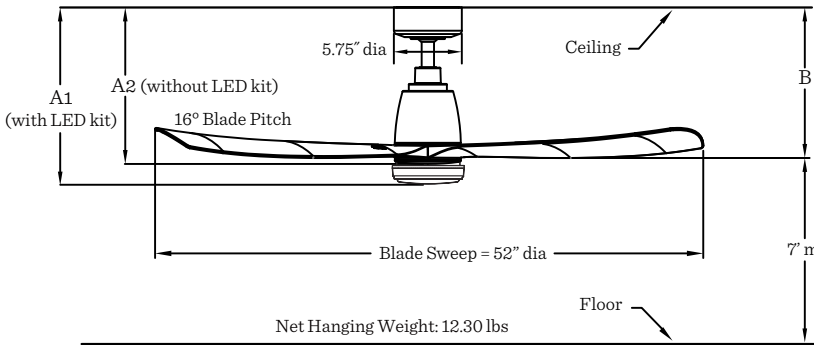

SCHOOLHOUSE

| | A1 (with LED kit) | A2 (without LED kit) | B |
|-----------------------|----------------------|-------------------------|--------|
| Fan with 4.5" Downrod | 13.88" | 12.58" | 12.58" |
| Fan with 12" Downrod | 21.38" | 20.08" | 20.08" |
| Fan with 18" Downrod | 27.38" | 26.08" | 26.08" |
| Fan with 24" Downrod | 33.38" | 32.08" | 32.08" |
| Fan with 36" Downrod | 45.38" | 44.08" | 44.08" |
| Fan with 48" Downrod | 57.38" | 56.08" | 56.08" |
| Fan with 60" Downrod | 69.38" | 68.08" | 68.08" |
| Fan with 72" Downrod | 81.38" | 80.08" | 80.08" |