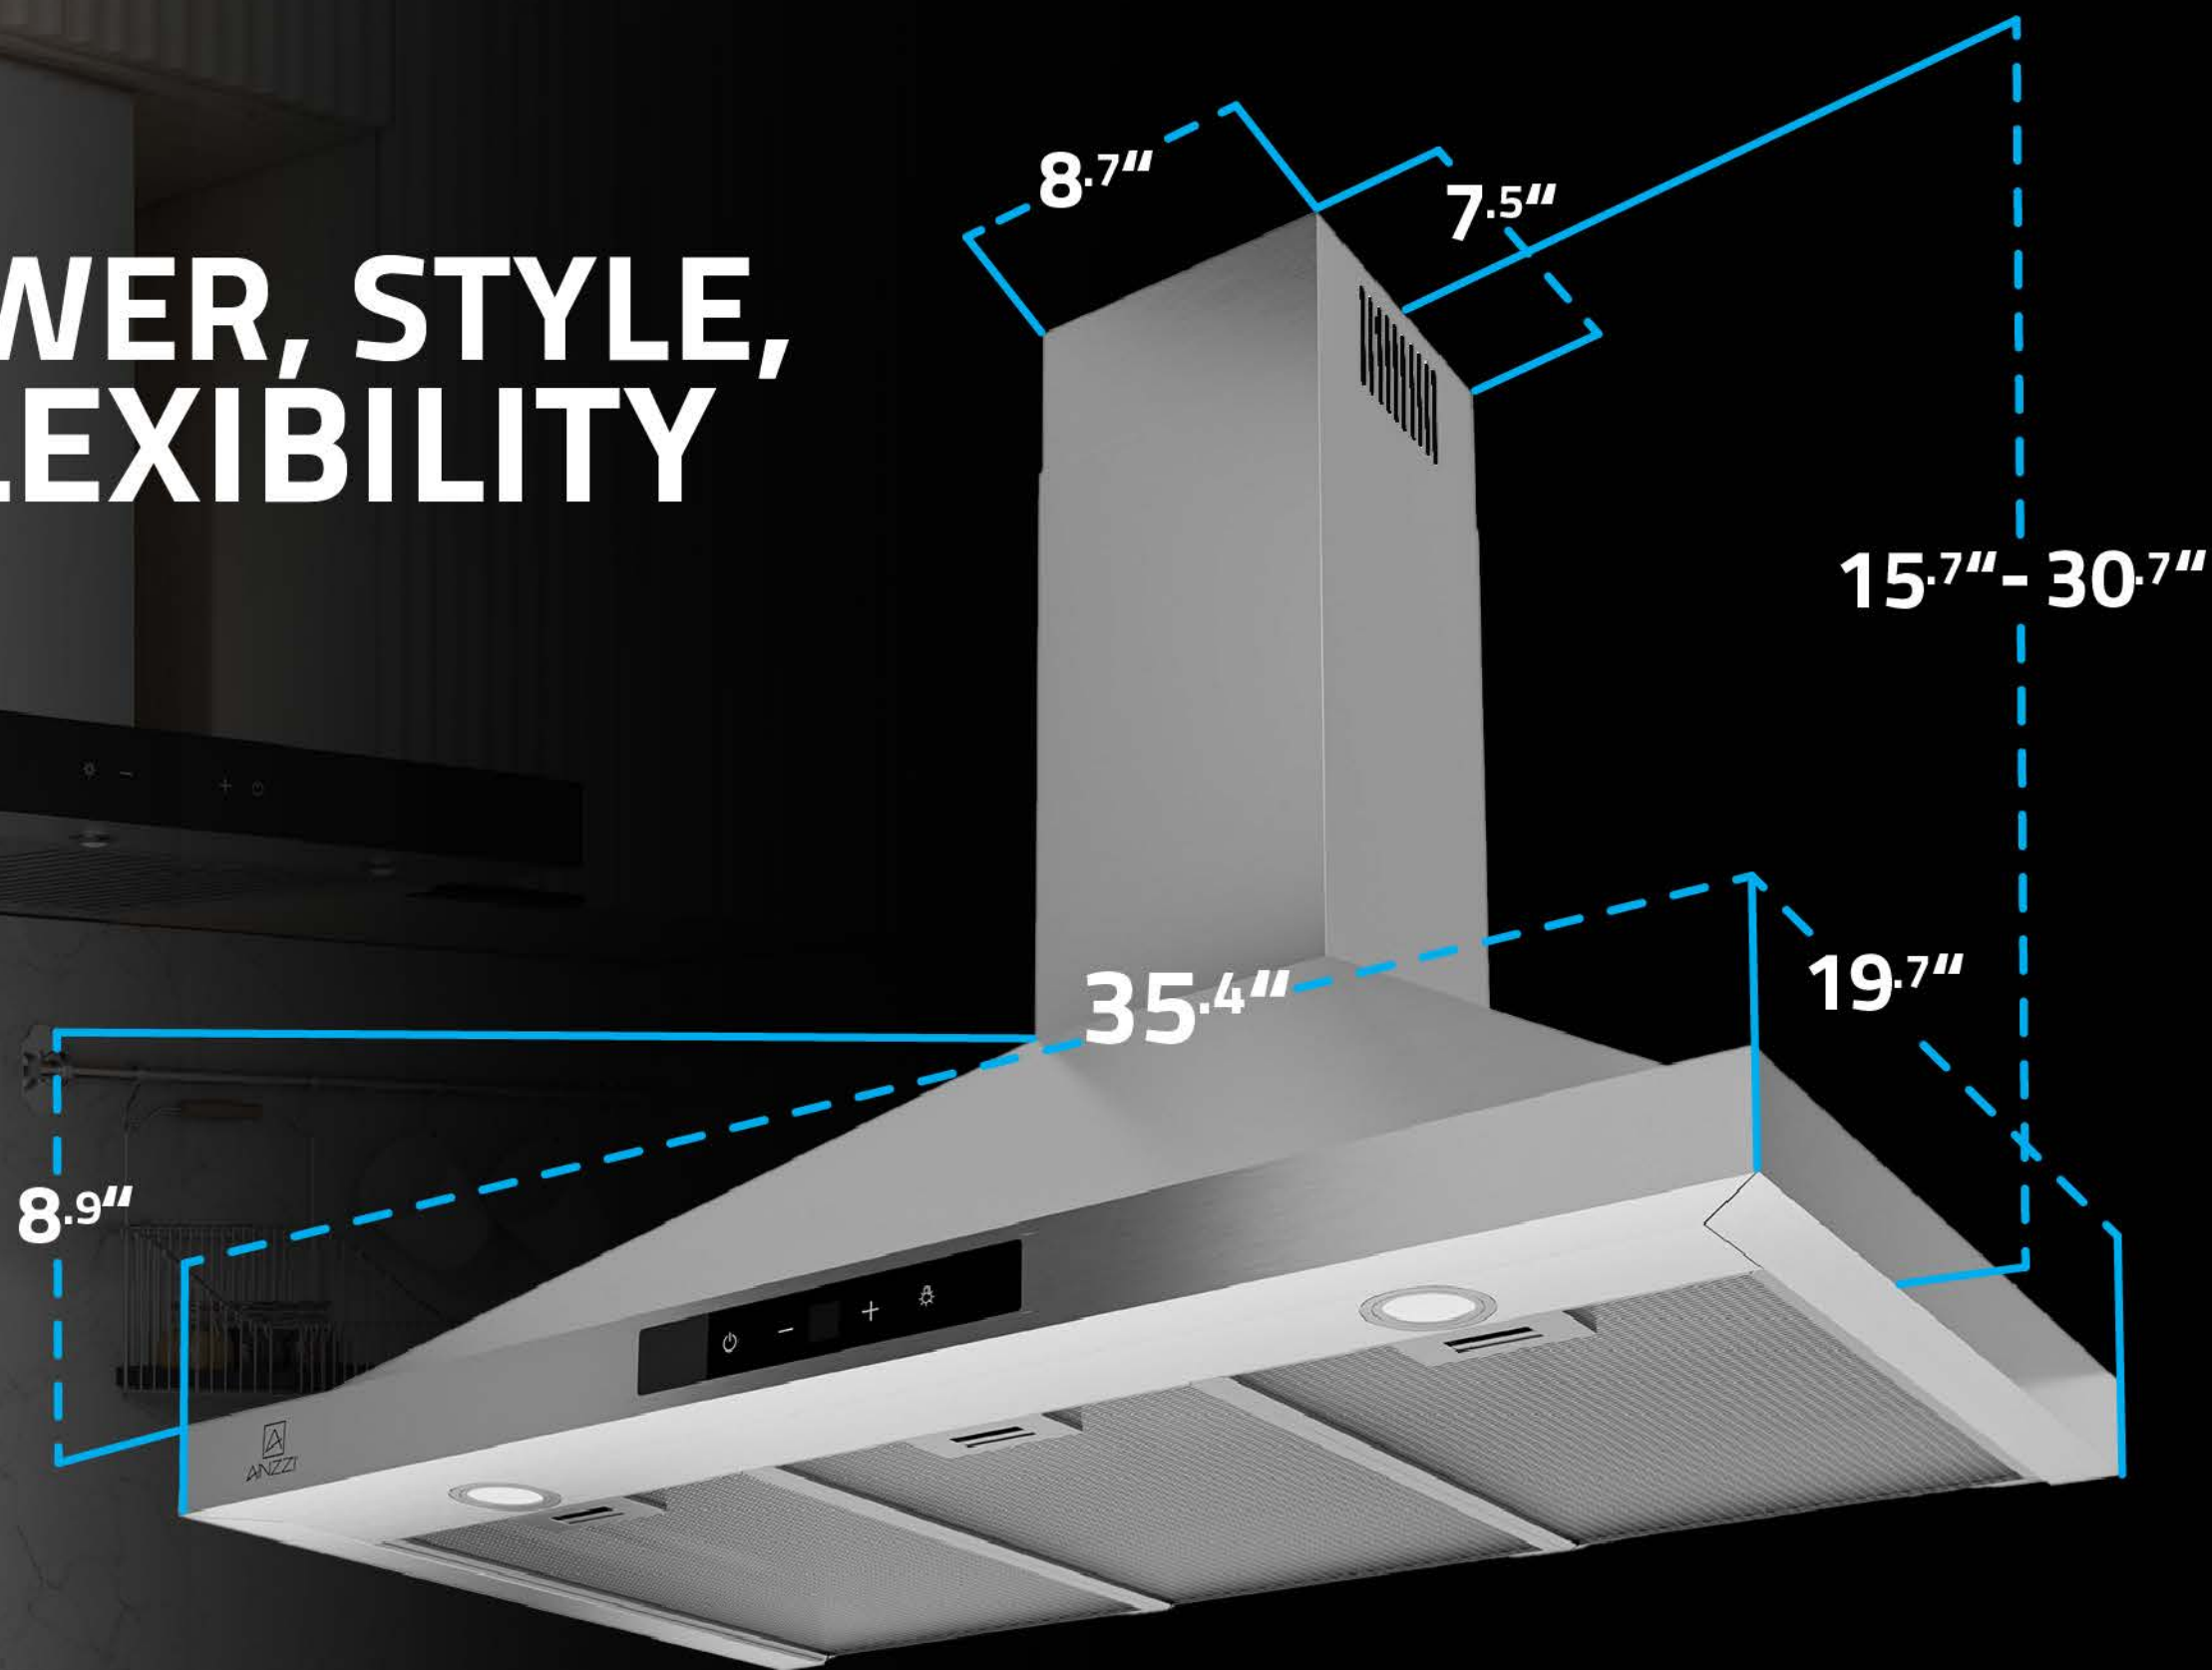

ANZZI™

**POWER, STYLE,
FLEXIBILITY**

Model: RH-AZ0590ESS
Rated Voltage: 120V AC / 60HZ
Power Output: 230 Watts
Fan Sound Level: 55 dBA
Air Flow Capacity: 450 CFM

Fan Speed: 3 speeds
Lights: 2 LED (2 Watts)
Duct Size: 6" (round)
Vent Install Type: Convertible
Material: Stainless Steel
Certifications: