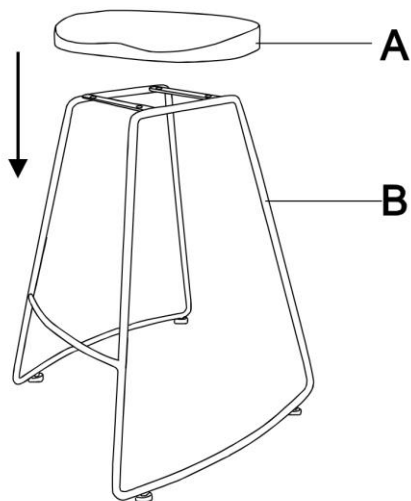

Step 1

1. Remove Allen Key Screws (I) from Seat (A).
2. Attach Base (B) to the Seat (A) using Allen Key Screws (I).
3. Use Allen Key (2) to tighten.