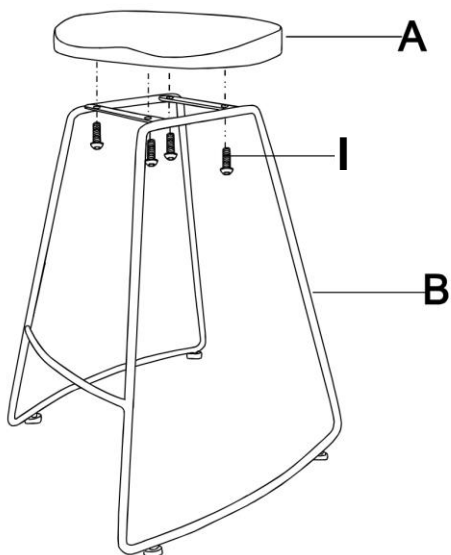

Part Description

A

SEAT
QTY 1

B

BASE
QTY 1

Hardware Description

1

ALLEN KEY SCREW
M6 x 14 mm
QTY 4
(assembled on seat)

2

ALLEN KEY
M6
QTY 1

Step 1

1. Remove Allen Key Screws (I) from Seat (A).
2. Attach Base (B) to the Seat (A) using Allen Key Screws (I).
3. Use Allen Key (2) to tighten.