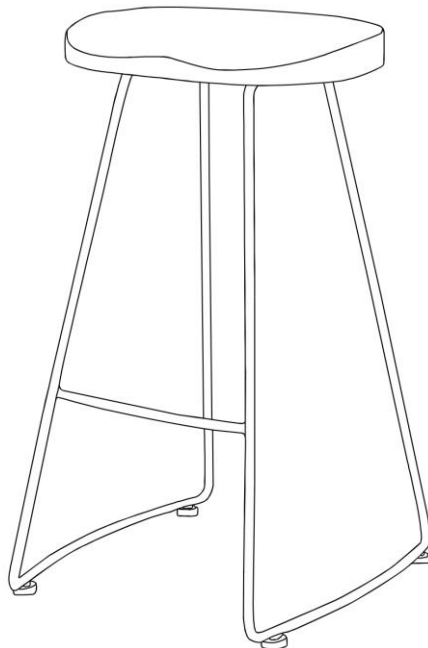

SIMPLIHOME®

Amberly / Leemington / Roberts

24 inch Saddle Counter Height Stool (Set of 2)

MODEL # AXCAMB24-NB

brooklyn + max™

Wynden+Hall™
HOME DECOR

SIMPLIHOME®

Great quality is a right.

2

ALLEN KEY
M6
QTY 1

Step 1

1. Remove Allen Key Screws (I) from Seat (A).
2. Attach Base (B) to the Seat (A) using Allen Key Screws (I).
3. Use Allen Key (2) to tighten.