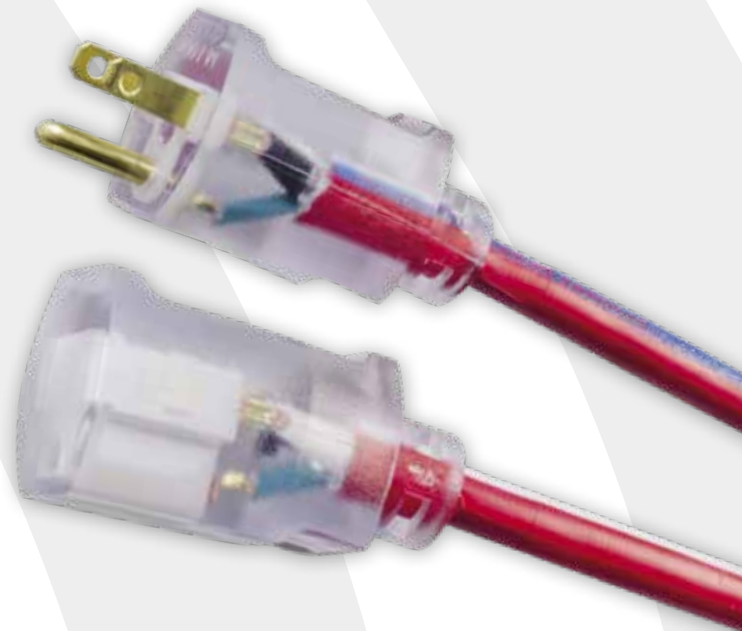

Southwire™

INDUSTRIAL GRADE. AMERICAN MADE.

Made in the USA, Southwire's vinyl red, white and blue outdoor extension cords have molded, water resistant connectors with reinforced blades that make them suitable for all-weather outdoor use. The lighted female ends let you know that there is power ready and available.

**SPECIAL EDITION
WOUNDED WARRIOR
PROJECT CO-BRANDED
PRODUCT COMING SOON**

MODEL #	UPC	DESCRIPTION	LENGTH	Weight
2547SWUSA1	029892052034	12/3 SJTW Lighted End 25'	25'	3.403 lbs.
2548SWUSA1	029892051587	12/3 SJTW Lighted End 50'	50'	6.535 lbs.
2549SWUSA1	029892051570	12/3 SJTW Lighted End 100'	100'	12.727 lbs.