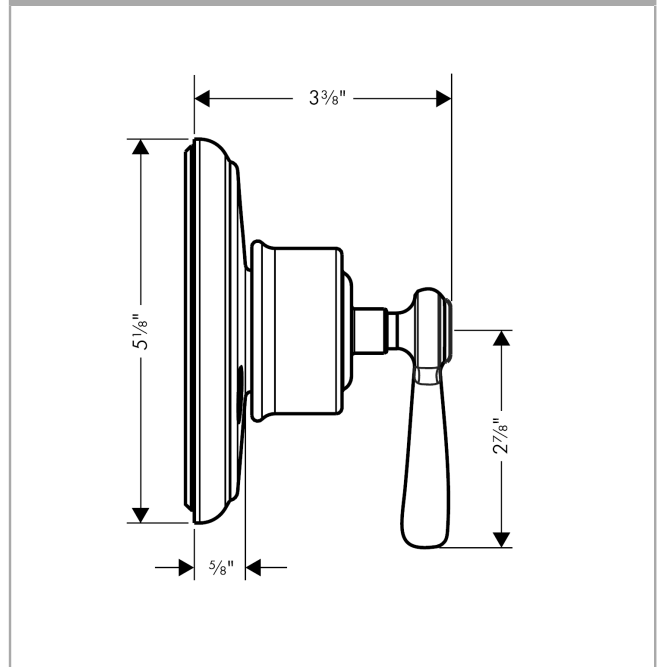

**AXOR Montreux
Diverter Trim Trio/Quattro**

Finishes : **brushed nickel** Part no. : **16832821**

Description

Features

- Handle, Sleeve, Metal escutcheon

Product image

Scale drawing

AXOR Montreux
Diverter Trim Trio/Quattro
Finishes : **brushed nickel**

Part no. : **16832821**

Exploded drawing

Year of production: **06/09 - 12/16**

AXOR Montreux
Diverter Trim Trio/Quattro
 Finishes : **brushed nickel**

Part no. : **16832821**

Spare parts list

Year of production: **06/09 - 12/16**

Pos.	Description	Part no.	PC	PU
1	handle	16693820	0	1
2	set of screw covers, cold / hot water / neutral	97987000	0	1
3	nut	98677000	0	1
4	escutcheon	98669820	0	1
6	stickers for symbols	97218610	0	1
5	fixing set	96392000	0	1
7	extension 25 mm	96370000	0	1
8	base body	15930181	0	1
b	base body	15936181	0	1
c	base body	15984181	0	1
d	base body	15981181	0	1