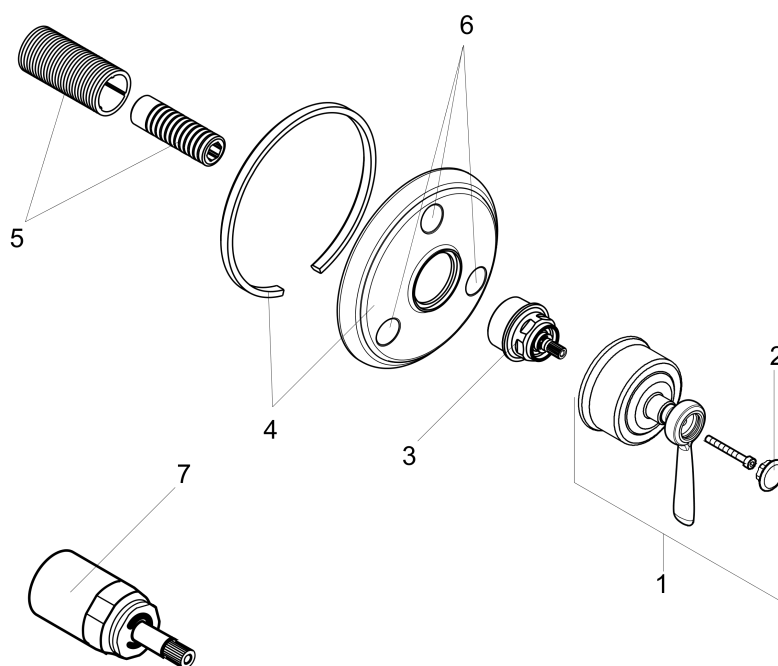

**AXOR Montreux
Diverter Trim Trio/Quattro**

Finishes : **brushed nickel** Part no. : **16832821**

Description

Features

- Handle, Sleeve, Metal escutcheon

Product image

Scale drawing

AXOR Montreux
Diverter Trim Trio/Quattro
Finishes : **brushed nickel**

Part no. : **16832821**

Exploded drawing

Year of production: **06/09 - 12/16**

AXOR Montreux
Diverter Trim Trio/Quattro
 Finishes : **brushed nickel**

Part no. : **16832821**

Spare parts list

Year of production: **06/09 - 12/16**

Pos.	Description	Part no.	PC	PU
1	handle	16693820	0	1
2	set of screw covers, cold / hot water / neutral	97987000	0	1
3	nut	98677000	0	1
4	escutcheon	98669820	0	1
6	stickers for symbols	97218610	0	1
5	fixing set	96392000	0	1
7	extension 25 mm	96370000	0	1
8	base body	15930181	0	1
b	base body	15936181	0	1
c	base body	15984181	0	1
d	base body	15981181	0	1