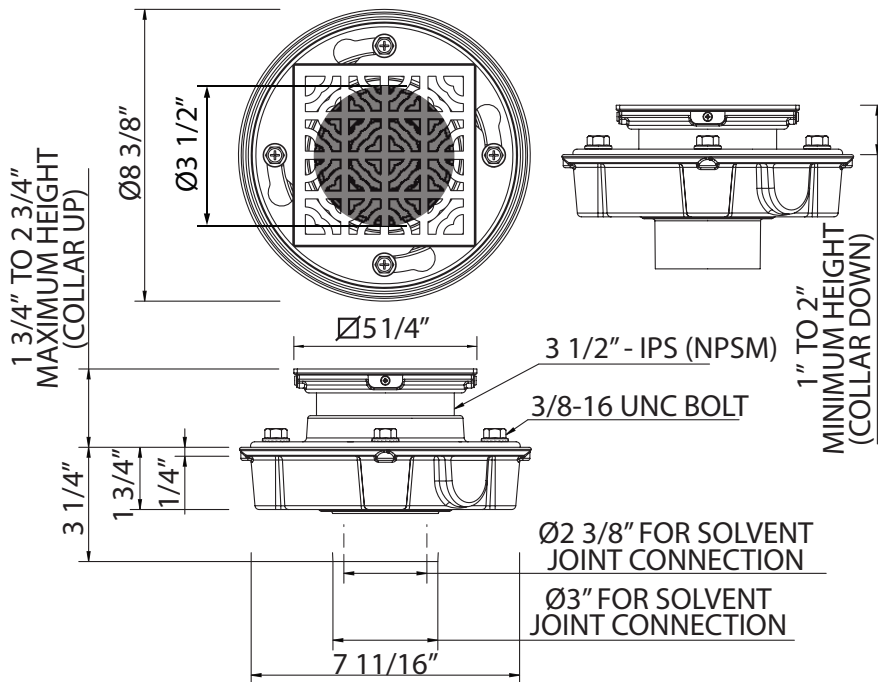

For warranty or additional information, contact:

U.S.A.
houseofrohl.com/support
1-800-777-9762

QUEBEC / MARITIMES / WESTERN CANADA
QUÉBEC / MARITIMES / OUEST CANADIEN
QUEBEC / MARITIMOS / CANADA OCCIDENTAL
houseofrohl.ca/support
1-866-473-8442

ONTARIO
houseofrohl.ca/support
1-800-287-5354