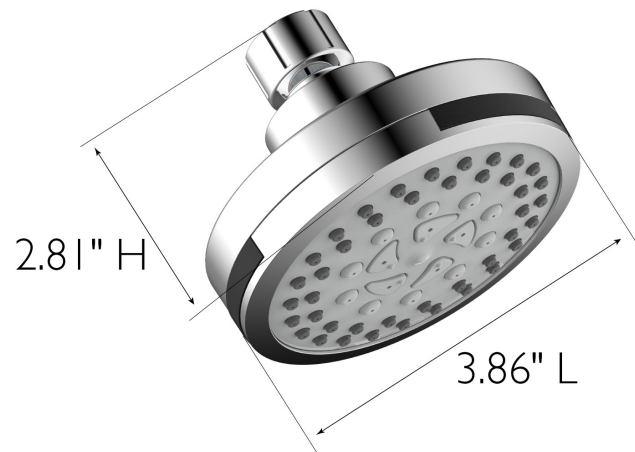

Eastport II Shower Head  
Polished Chrome

**SPECIFICATIONS**

MATERIAL:	ABS
DIMENSIONS:	2.81" H x 3.86"
WEIGHT:	.81 lbs.
PVD FINISH:	No
ESCUTCHEON INCLUDED:	No
VALVE INCLUDED:	No
TYPE OF SHOWER HEAD:	Wall Mount
SHOWER HEAD FUNCTIONS (QTY):	5
SHOWER HEAD NOZZLE TYPE:	Raised
SHOWER HEAD SHAPE:	Round
SHOWER HEAD PUSH BUTTON:	No