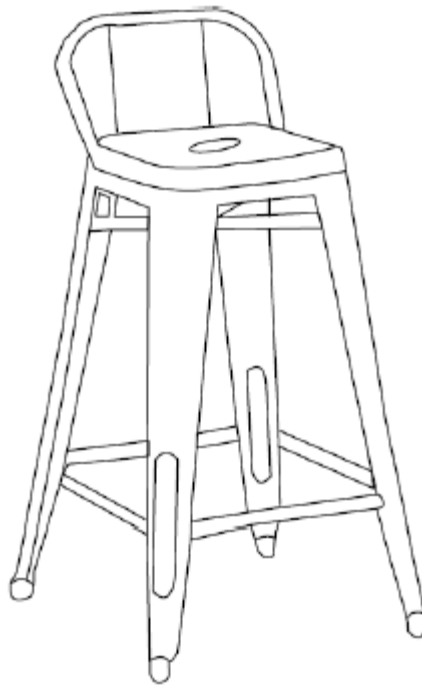

SIMPLIHOME®

Rayne / Josephine / Keeley

24 inch Metal Counter Height Stool (Set of 4)

MODEL # AXCRAY24-04-TL

brooklyn + max™

Wynden+Hall™
HOME DECOR

SIMPLIHOME®

Great quality is a right.

Part Description

A

SEAT
QTY 1

B

BACK
QTY 1

Hardware Description

1

ALLEN KEY SCREW
M6 x 14 mm
QTY 4 (assembled on stool)

2

ALLEN KEY
M6
QTY 1

Step 1

I. Remove the Allen Key Screws (1) from Seat (A) using Allen Key (2).

Step 2

I. Attach Back (B) to Seat (A) with Allen Key Screws (1).
2. Use Allen Key (2) to tighten.