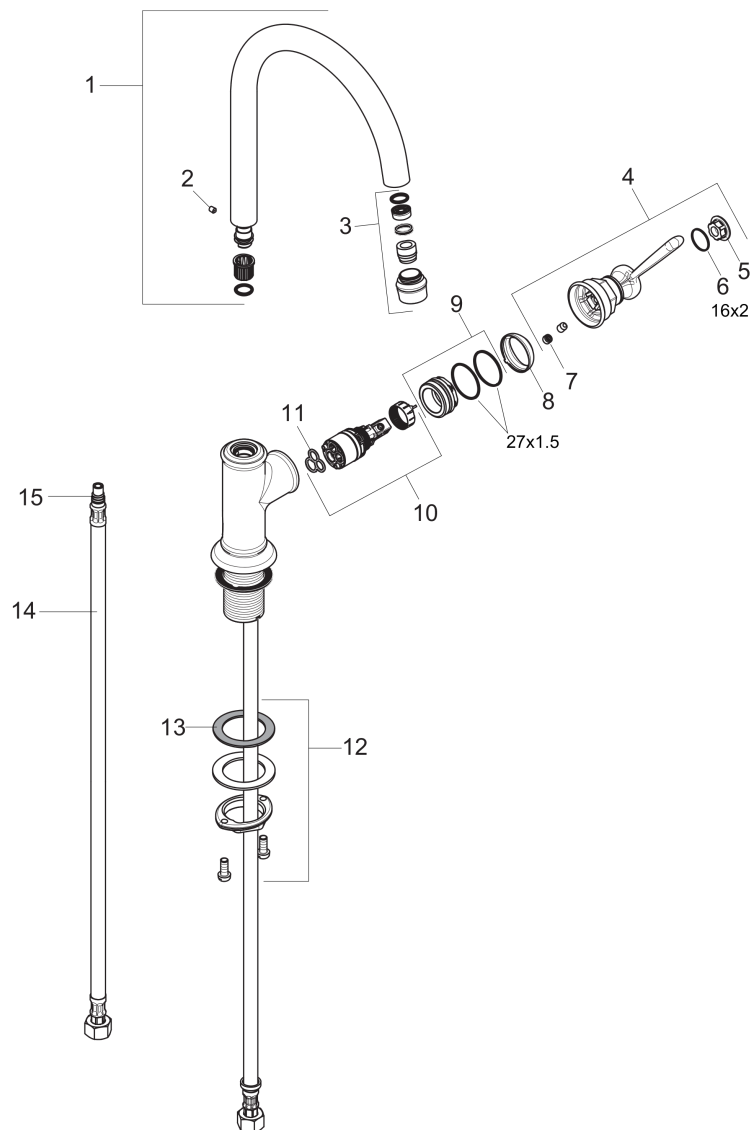

## Scale drawing

**AXOR Montreux**  
**Single-Hole Faucet 210, 1.2 GPM**  
Finishes : **brushed nickel** Part no. : **16518821**

## Exploded drawing

Year of production: >01/18

**AXOR Montreux**  
**Single-Hole Faucet 210, 1.2 GPM**  
 Finishes : **brushed nickel**    Part no. : **16518821**

## Spare parts list

Year of production: >01/18

Pos.	Description	Part no.	PC	PU
1	spout cpl.	97990820	0	1
2	hollow set screw M4x5	98731000	0	1
3	aerator M18x1 (4,5 l/min)	93062820	0	1
4	handle	92973820	0	1
5	cover cap	92974000	0	1
6	O-ring 16x2	98133000	0	1
7	screw cover	96338000	0	1
8	flange	92625820	0	1
9	nut	92627000	0	1
10	cartridge, assy	95973001	0	1
11	seal	98865000	0	1
12	fixing set (Ø 32)	13961000	0	1
13	lever collar	97548000	0	1
14	connection hose 23½" M8x0,75 3/8"	98600001	0	1
15	O-ring 7x1,5	98422000	0	1