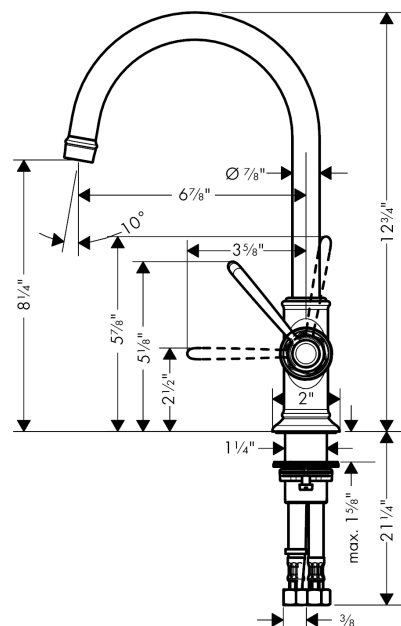

### Features

- Swivel range 120°
- Aerated spray
- Flow: 1.2 GPM (4.5 L/Min)
- Ceramic cartridge
- Does not include: Pop-up assembly

## Scale drawing

**AXOR Montreux**  
**Single-Hole Faucet 210, 1.2 GPM**  
Finishes : **brushed nickel** Part no. : **16518821**

## Exploded drawing

Year of production: >01/18

**AXOR Montreux**  
**Single-Hole Faucet 210, 1.2 GPM**  
 Finishes : **brushed nickel**    Part no. : **16518821**

## Spare parts list

Year of production: >01/18

Pos.	Description	Part no.	PC	PU
1	spout cpl.	97990820	0	1
2	hollow set screw M4x5	98731000	0	1
3	aerator M18x1 (4,5 l/min)	93062820	0	1
4	handle	92973820	0	1
5	cover cap	92974000	0	1
6	O-ring 16x2	98133000	0	1
7	screw cover	96338000	0	1
8	flange	92625820	0	1
9	nut	92627000	0	1
10	cartridge, assy	95973001	0	1
11	seal	98865000	0	1
12	fixing set (Ø 32)	13961000	0	1
13	lever collar	97548000	0	1
14	connection hose 23½" M8x0,75 3/8"	98600001	0	1
15	O-ring 7x1,5	98422000	0	1