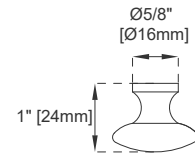

Hardware Material and Finish: Zinc Alloy in Brushed Nickel Color

Fits Drain Hole Size: 1 3/4"

Full Extension, Soft Close Glides

European Soft Close Hinges

Aluminum Laminate Drawer Liners

Adjustable Levelers

Dimension

Width: 59-7/8"

Depth: 22-7/8"

Height: 32-1/2"

Rough-In Height: 21-1/2"

Visit website for warranty and installation information
www.jamesmartinvanities.com

60"D BRISTOL VANITY

157-V60D-BW

157-V60D-SBR

157-V60D-WWW

JAMES MARTIN VANITIES

Knob

Top View

Front View

All dimensions are nominal

Diagrams are of cabinet only—James Martin Optional Countertops and sinks are not shown