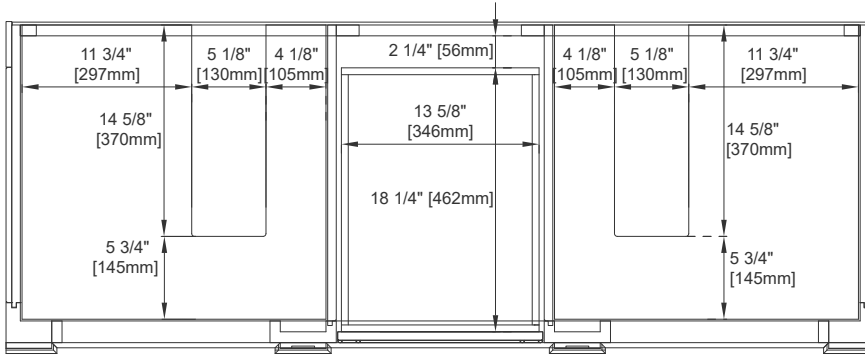

Hardware Material and Finish: Zinc Alloy in Brushed Nickel Color

Fits Drain Hole Size: 1 3/4"

Full Extension, Soft Close Glides

European Soft Close Hinges

Aluminum Laminate Drawer Liners

Adjustable Levelers

Dimension

Width: 59-7/8"

Depth: 22-7/8"

Height: 32-1/2"

Rough-In Height: 21-1/2"

Visit website for warranty and installation information
www.jamesmartinvanities.com

60"D BRISTOL VANITY

157-V60D-BW

157-V60D-SBR

157-V60D-WWW

JAMES MARTIN VANITIES

Knob

Top View

Front View

All dimensions are nominal

Diagrams are of cabinet only—James Martin Optional Countertops and sinks are not shown