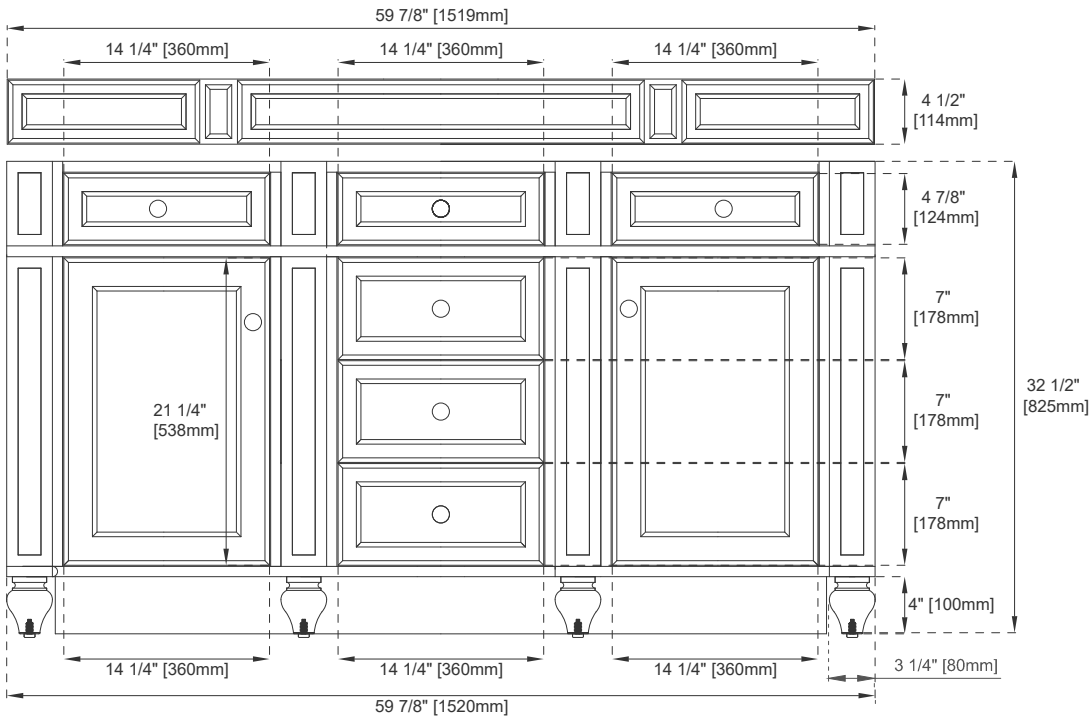

Dimension

Width: 59-7/8"

Depth: 22-7/8"

Height: 32-1/2"

Rough-In Height: 21-1/2"

Visit website for warranty and installation information
www.jamesmartinvanities.com

60"D BRISTOL VANITY

157-V60D-BW

157-V60D-SBR

157-V60D-WWW

JAMES MARTIN VANITIES

Knob

Top View

Front View

All dimensions are nominal

Diagrams are of cabinet only—James Martin Optional Countertops and sinks are not shown