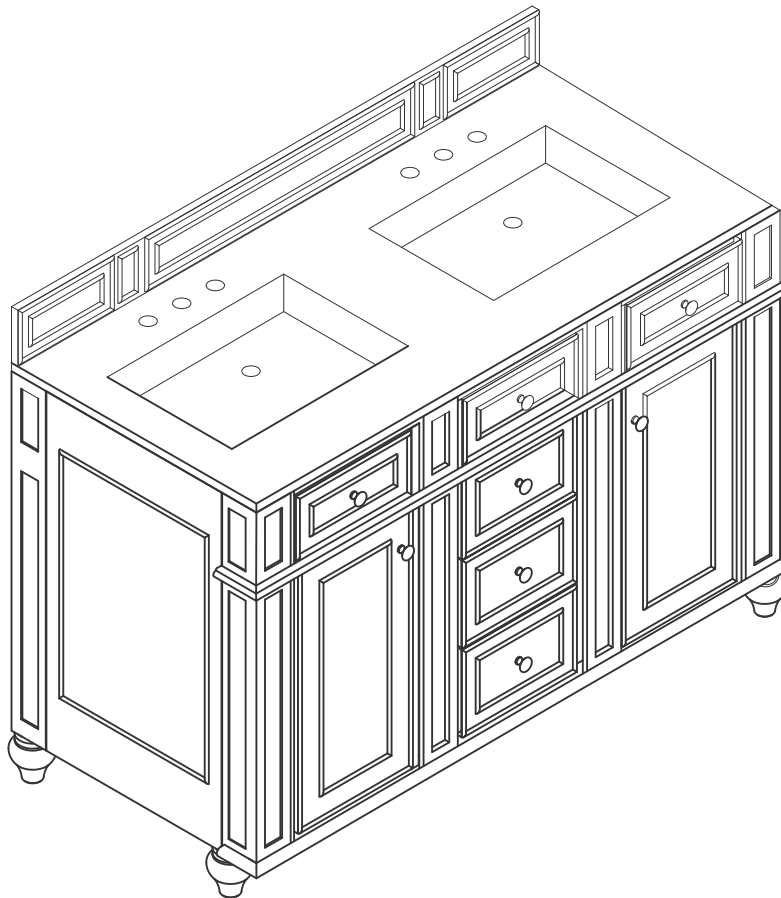

60"D BRISTOL VANITY

157-V60D-BW

157-V60D-SBR

157-V60D-WWW

JAMES MARTIN

VANITIES

Features and Materials

Solids: BW-Poplar; SBR/WWW-Para Wood and Poplar

Veneers: SBR-Para Wood; WWW-Walnut

Panels: Plywood

Installation Type: Floor Standing

Number of Basins: Two. with optional 3cm top

Vanity Top: NO, Optional 3cm Tops Available with Sinks

Basins included: NO

Overflow: Yes, Front Facing

Optional Wooden Backsplash

Number of Doors: Two

Number of Drawers: Three

Number of Tip Outs: Two

Assembly Type: Yes, Installation of Optional 3cm Top

Drawer Box Material and Construction: 12mm Plywood/English Dovetail Joinery