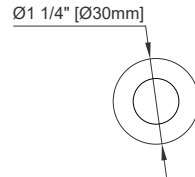

Hardware Material and Finish: Zinc Alloy in Brushed Nickel Color

Fits Drain Hole Size: 1 3/4"

Full Extension, Soft Close Glides

European Soft Close Hinges

Aluminum Laminate Drawer Liners

Adjustable Levelers

Dimension

Width: 59-7/8"

Depth: 22-7/8"

Height: 32-1/2"

Rough-In Height: 21-1/2"

Visit website for warranty and installation information
www.jamesmartinvanities.com

60"D BRISTOL VANITY

157-V60D-BW

157-V60D-SBR

157-V60D-WWW

JAMES MARTIN VANITIES

Knob

Top View

Front View

All dimensions are nominal

Diagrams are of cabinet only—James Martin Optional Countertops and sinks are not shown