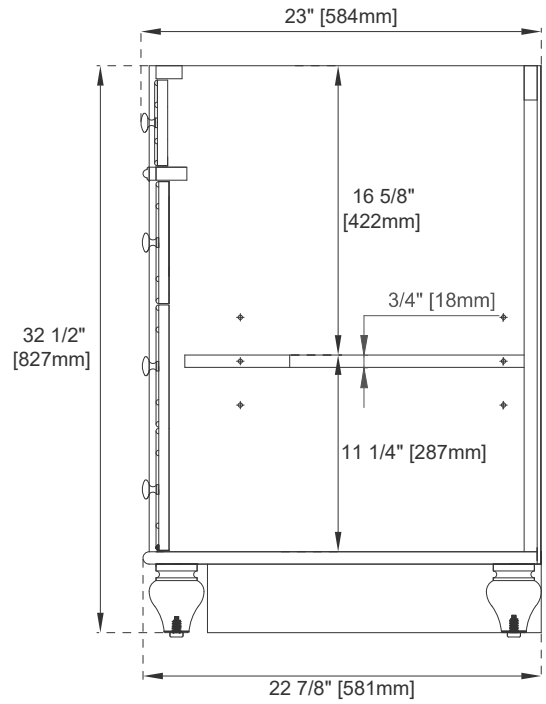

Dimension

Width: 59-7/8"

Depth: 22-7/8"

Height: 32-1/2"

Rough-In Height: 21-1/2"

Visit website for warranty and installation information
www.jamesmartinvanities.com

60"D BRISTOL VANITY

157-V60D-BW

157-V60D-SBR

157-V60D-WWW

JAMES MARTIN VANITIES

Knob

Top View

Front View

All dimensions are nominal

Diagrams are of cabinet only—James Martin Optional Countertops and sinks are not shown

Visit website for warranty and installation information
www.jamesmartinvanities.com

60"D BRISTOL VANITY

157-V60D-BW

157-V60D-SBR

157-V60D-WWW

JAMES MARTIN VANITIES

Side View 1

Side View 2

Back View

All dimensions are nominal

Diagrams are of cabinet only—James Martin Optional Countertops and sinks are not shown

Visit website for warranty and installation information
www.jamesmartinvanities.com