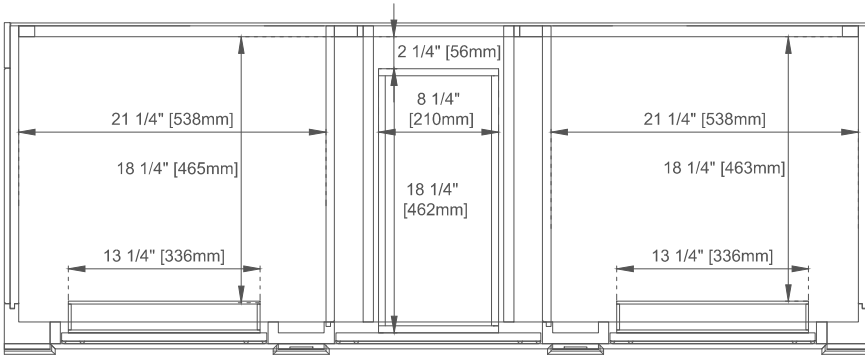

Hardware Material and Finish: Zinc Alloy in Brushed Nickel Color

Fits Drain Hole Size: 1 3/4"

Full Extension, Soft Close Glides

European Soft Close Hinges

Aluminum Laminate Drawer Liners

Adjustable Levelers

Dimension

Width: 59-7/8"

Depth: 22-7/8"

Height: 32-1/2"

Rough-In Height: 21-1/2"

Visit website for warranty and installation information
www.jamesmartinvanities.com

60"D BRISTOL VANITY

157-V60D-BW

157-V60D-SBR

157-V60D-WWW

JAMES MARTIN VANITIES

Knob

Top View

Front View

All dimensions are nominal

Diagrams are of cabinet only—James Martin Optional Countertops and sinks are not shown