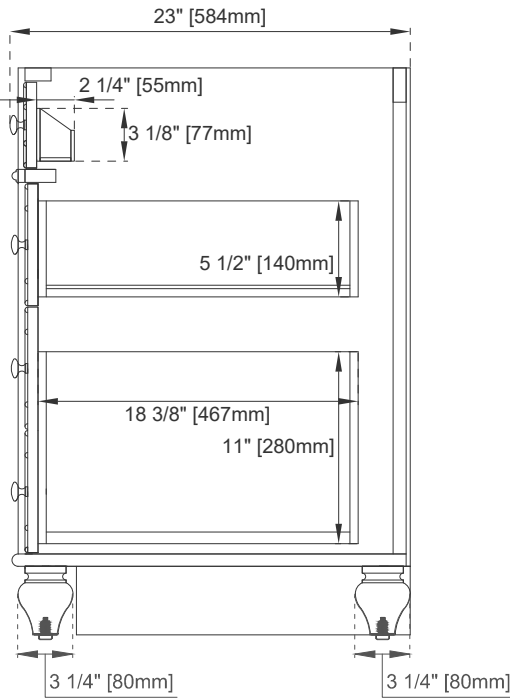

Dimension

Width: 59-7/8"

Depth: 22-7/8"

Height: 32-1/2"

Rough-In Height: 21-1/2"

Visit website for warranty and installation information
www.jamesmartinvanities.com

60"D BRISTOL VANITY

157-V60D-BW

157-V60D-SBR

157-V60D-WWW

JAMES MARTIN VANITIES

Knob

Top View

Front View

All dimensions are nominal

Diagrams are of cabinet only—James Martin Optional Countertops and sinks are not shown

Visit website for warranty and installation information
www.jamesmartinvanities.com

60"D BRISTOL VANITY

157-V60D-BW

157-V60D-SBR

157-V60D-WWW

JAMES MARTIN VANITIES

Side View 1

Side View 2

Back View

All dimensions are nominal

Diagrams are of cabinet only—James Martin Optional Countertops and sinks are not shown

Visit website for warranty and installation information
www.jamesmartinvanities.com