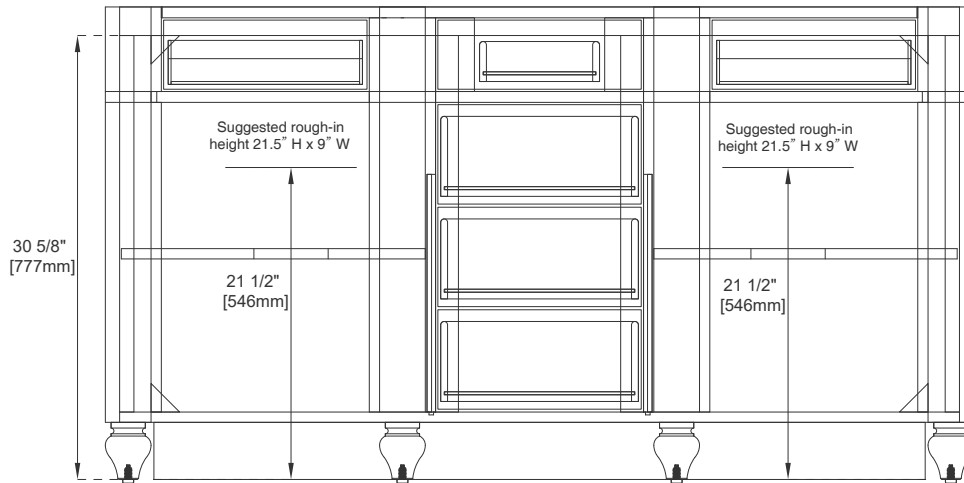

Dimension

Width: 59-7/8"

Depth: 22-7/8"

Height: 32-1/2"

Rough-In Height: 21-1/2"

Visit website for warranty and installation information
www.jamesmartinvanities.com

60"D BRISTOL VANITY

157-V60D-BW

157-V60D-SBR

157-V60D-WWW

JAMES MARTIN VANITIES

Knob

Top View

Front View

All dimensions are nominal

Diagrams are of cabinet only—James Martin Optional Countertops and sinks are not shown

Back View

All dimensions are nominal

Diagrams are of cabinet only—James Martin Optional Countertops and sinks are not shown

Visit website for warranty and installation information
www.jamesmartinvanities.com