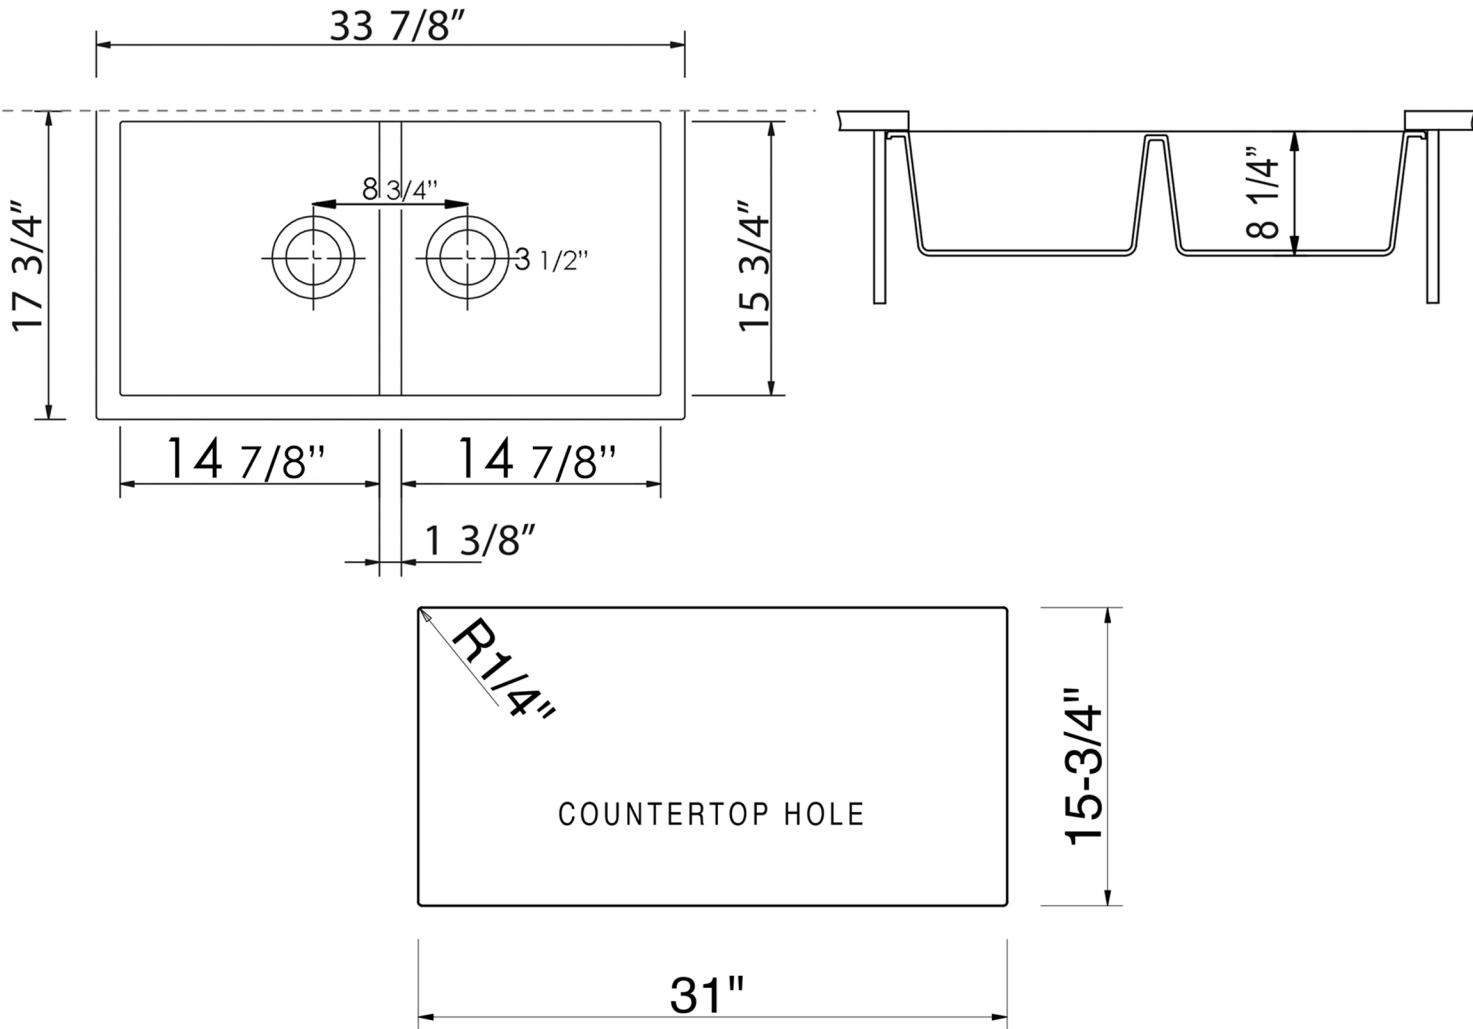

AB3420UM

34" Undermount Double Bowl Granite Composite Kitchen Sink

Note: All product dimensions are approximate and should be verified on site prior to installation.
Visit www.ALFIbrand.com for more information.