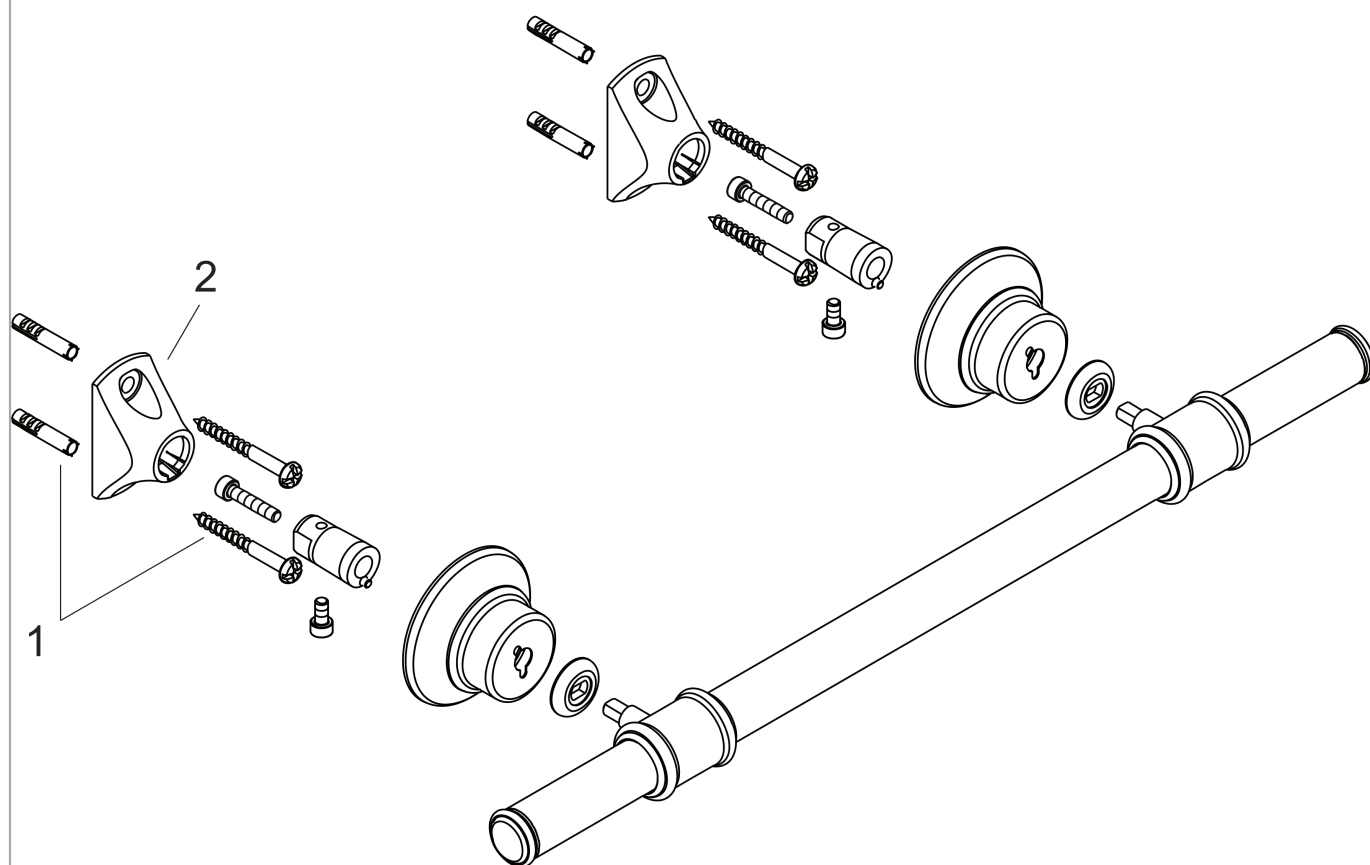

**AXOR Montreux
Towel Bar 12"**

Finishes : **chrome** Part no. : **42030000**

Description

Features

- Metal
- Wall-mounted

Product image

Scale drawing

AXOR Montreux
Towel Bar 12"
Finishes : **chrome** Part no. : **42030000**

Exploded drawing

Year of production: >05/06

AXOR Montreux
Towel Bar 12"
 Finishes : **chrome** Part no. : **42030000**

Spare parts list

Year of production: >05/06

Pos.	Description	Part no.	PC	PU
1	mounting set	40915000	0	1
2	support element	96341000	0	1