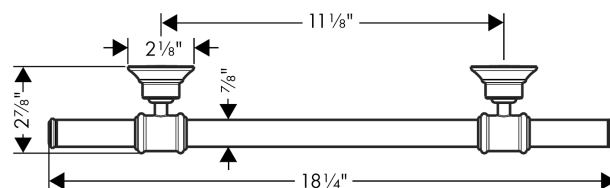

**AXOR Montreux
Towel Bar 12"**

Finishes : **chrome** Part no. : **42030000**

Description

Features

- Metal
- Wall-mounted

Product image

Scale drawing

AXOR Montreux
Towel Bar 12"
Finishes : **chrome** Part no. : **42030000**

Exploded drawing

Year of production: >05/06

AXOR Montreux
Towel Bar 12"
 Finishes : **chrome** Part no. : **42030000**

Spare parts list

Year of production: >05/06

Pos.	Description	Part no.	PC	PU
1	mounting set	40915000	0	1
2	support element	96341000	0	1