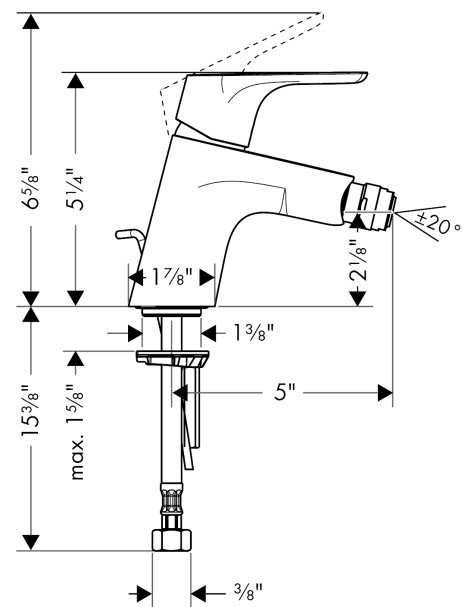

**Focus**

**Single-Hole Bidet Faucet**

Finishes : **chrome** Part no. : **31920001**

**Description**

**Features**

- Pivoting aerator
- Ceramic cartridge
- Includes pop-up drain

**Item details**

List Price \$ 221.00

**Compliance**

**Product image**

**Scale drawing**

**Focus**  
**Single-Hole Bidet Faucet**  
 Finishes : **chrome** Part no. : **31920001**

Exploded drawing

Year of production: >01/12

### Single-Hole Bidet Faucet

Finishes : **chrome** Part no. : **31920001**

## Spare parts list

Year of production: >01/12

Pos.	Description	Part no.	Price	PU
1	handle	98532000	-	1
2	screw cover	96338000	-	1
3	flange	97406000	-	1
4	nut	97209000	-	1
5	cartridge, assy	92730000	-	1
6	locking screw for handle	95140000	-	1
7	seal	95008000	-	1
8	adapter for cartridge	98750000	-	1
9	O-Ring 30x2	98186000	-	1
10	O-ring 35x2	92604000	-	1
11	ball joint	92036000	-	1
12	aerator M24x1 (7 l/min)	13085000	-	1
13	seal Ø 42	98722000	-	1
14	fixing set	88508000	-	1
15	connection hose 18½" M8x0,75 3/8"	96321001	-	1
16	pull rod	96657000	-	1
a	pop up waste	88509000	-	1