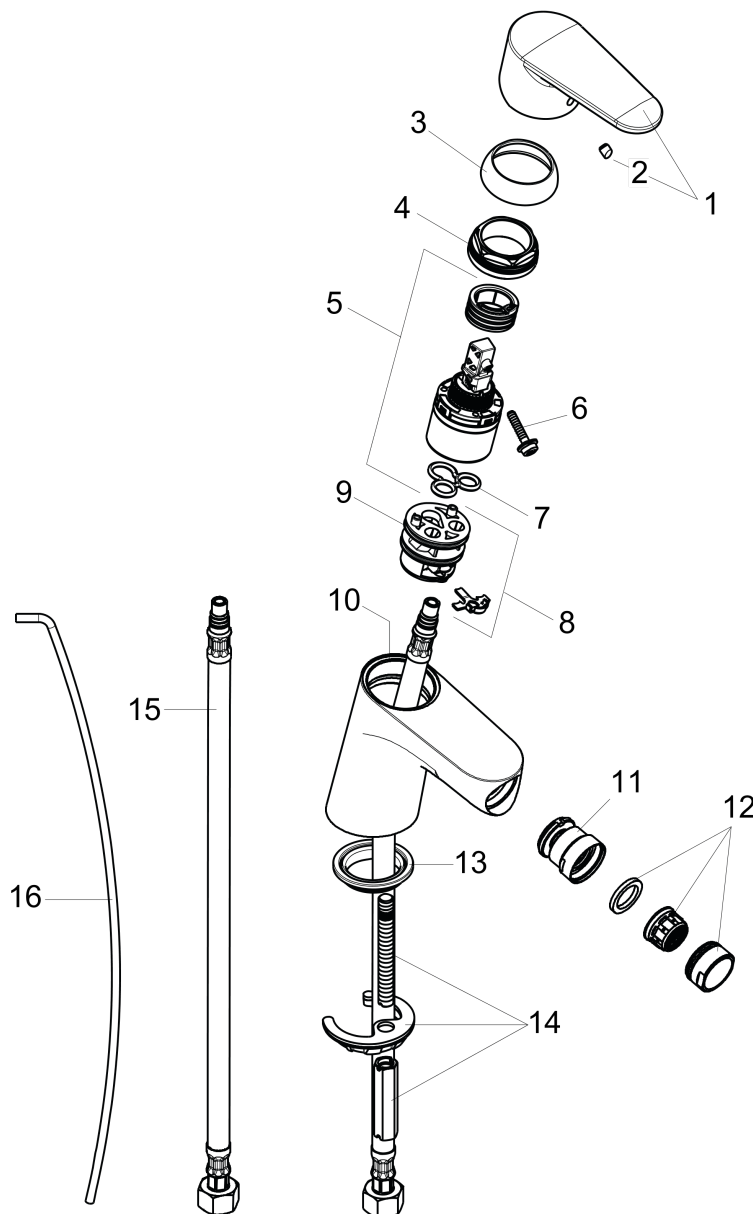

**Focus**

**Single-Hole Bidet Faucet**

Finishes : **chrome** Part no. : **31920001**

**Description**

**Features**

- Pivoting aerator
- Ceramic cartridge
- Includes pop-up drain

**Item details**

List Price \$ 221.00

**Compliance**

**Product image**

**Scale drawing**

**Focus**  
**Single-Hole Bidet Faucet**  
 Finishes : **chrome** Part no. : **31920001**

Exploded drawing

Year of production: >01/12

### Single-Hole Bidet Faucet

Finishes : **chrome** Part no. : **31920001**

## Spare parts list

Year of production: >01/12

Pos.	Description	Part no.	Price	PU
1	handle	98532000	-	1
2	screw cover	96338000	-	1
3	flange	97406000	-	1
4	nut	97209000	-	1
5	cartridge, assy	92730000	-	1
6	locking screw for handle	95140000	-	1
7	seal	95008000	-	1
8	adapter for cartridge	98750000	-	1
9	O-Ring 30x2	98186000	-	1
10	O-ring 35x2	92604000	-	1
11	ball joint	92036000	-	1
12	aerator M24x1 (7 l/min)	13085000	-	1
13	seal Ø 42	98722000	-	1
14	fixing set	88508000	-	1
15	connection hose 18½" M8x0,75 3/8"	96321001	-	1
16	pull rod	96657000	-	1
a	pop up waste	88509000	-	1