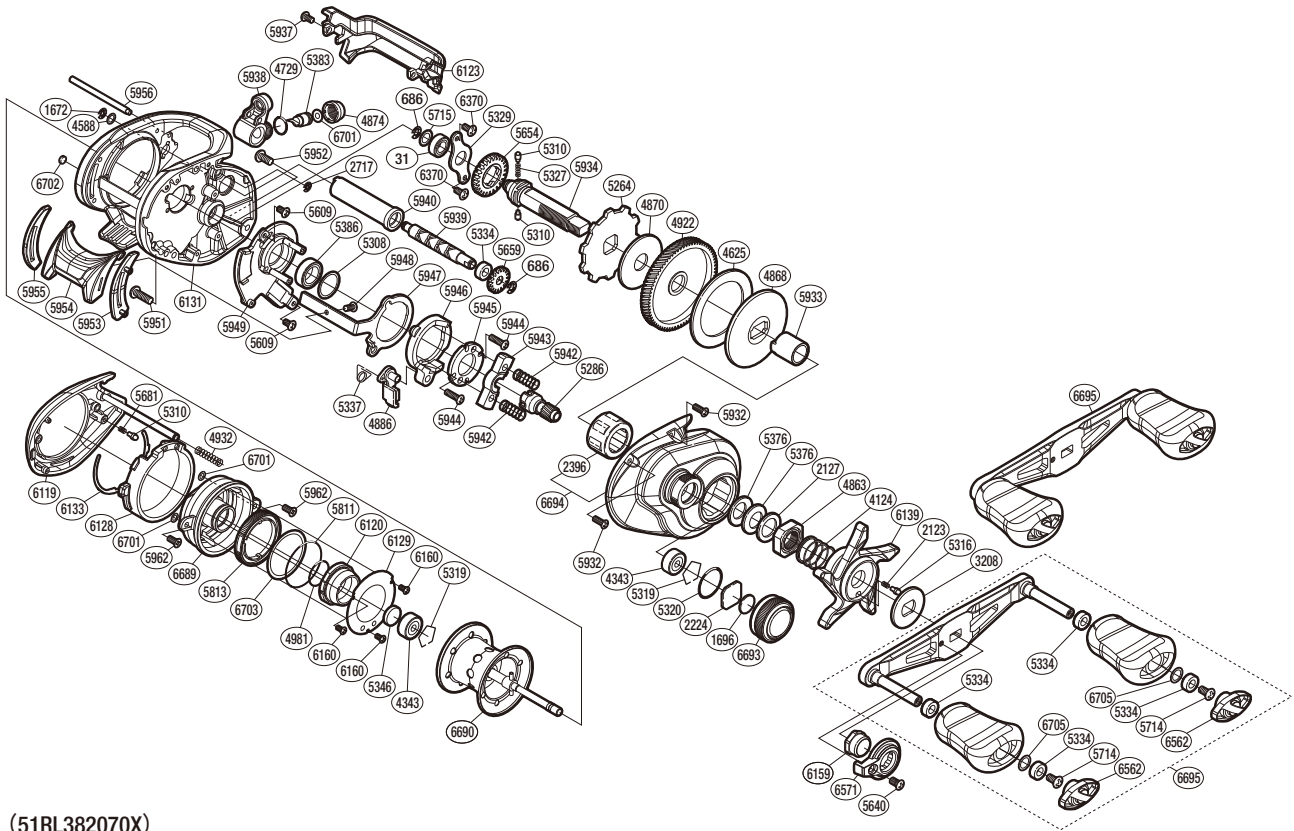

SHIMANO

SLX SA-RB

SLXMGL70HG

(51RL382070X)

Please note that the number of adjusting washers may not be the same as shown in the exploded views.
(Adjustment will vary with each individual product.)

Part No.	Description	Part No.	Description	Part No.	Description
BNT0031	Ball Bearing	BNT5329	Drive Shaft Retainer	BNT5951	Screw
BNT0686	E Lock	BNT5334	Bushing	BNT5952	Screw
BNT1672	E Lock	BNT5337	Clutch Pawl Spring	BNT5953	Clutch Bar Guide B
BNT1696	Cast Control Spacer B	BNT5346	Spacer B	BNT5954	Clutch Button
BNT2123	Click Spring	BNT5376	Drag Spring Washer	BNT5955	Clutch Bar Guide A
BNT2127	Star Drag Spacer	BNT5383	Line Guide Pawl	BNT5956	Stabilizer Bar
BNT2224	Spool Tension Spacer A	BNT5386	Ball Bearing	BNT5962	Screw
BNT2396	Roller Clutch Bearing	BNT5609	Screw	BNT6119	Left Side Plate Assembly
BNT2717	E Lock	BNT5640	Screw	BNT6120	Brake Pipe Gear Assembly
BNT3208	Star Drag Click Plate	BNT5654	Idle Gear	BNT6123	Level Wind Protector
BNT4124	Star Drag Spring	BNT5659	Idle Gear	BNT6128	B Side Plate Cam Lever
BNT4343	Ball Bearing	BNT5681	Spring	BNT6129	Br Dial Retainer Plate
BNT4588	Washer	BNT5714	Screw	BNT6131	Frame
BNT4625	Drag Washer	BNT5715	Washer	BNT6133	Washer
BNT4729	O Ring	BNT5811	O Ring	BNT6139	Star Drag
BNT4863	Star Drag Nut	BNT5813	Brake Dial	BNT6159	Handle Nut
BNT4868	Key Washer	BNT5932	Screw	BNT6160	Screw
BNT4870	Drag Washer	BNT5933	Roller Clutch Inner Tube	BNT6370	Screw
BNT4874	Pawl Cap	BNT5934	Drive Shaft	BNT6562	Handle Knob Seal
BNT4886	Clutch Pawl	BNT5937	Screw	BNT6571	Handle Nut Plate
BNT4922	Drive Gear	BNT5938	Line Guide Assembly	BNT6689	Dial Case
BNT4932	Spring	BNT5939	Worm Shaft	BNT6690	Spool Assembly
BNT4981	O Ring	BNT5940	Level Wind Guard	BNT6693	Cast Control Cap
BNT5264	Anti-Reverse Ratchet	BNT5942	Yoke Spring	BNT6694	Right Side Plate Assembly
BNT5286	Pinion Gear	BNT5943	Yoke	BNT6695	Handle Assembly
BNT5308	Washer	BNT5944	Screw	BNT6701	Washer
BNT5310	Idle Gear Pin	BNT5945	Clutch Cam Retainer	BNT6702	Washer
BNT5316	Click Pin	BNT5946	Clutch Cam	BNT6703	Washer
BNT5319	Bearing Retainer	BNT5947	Clutch Plate	BNT6705	Washer
BNT5320	O Ring	BNT5948	Screw		
BNT5327	Idle Gear Spring	BNT5949	Clutch Guard Assembly	BNT4692	B-100 Oil (Accessory)