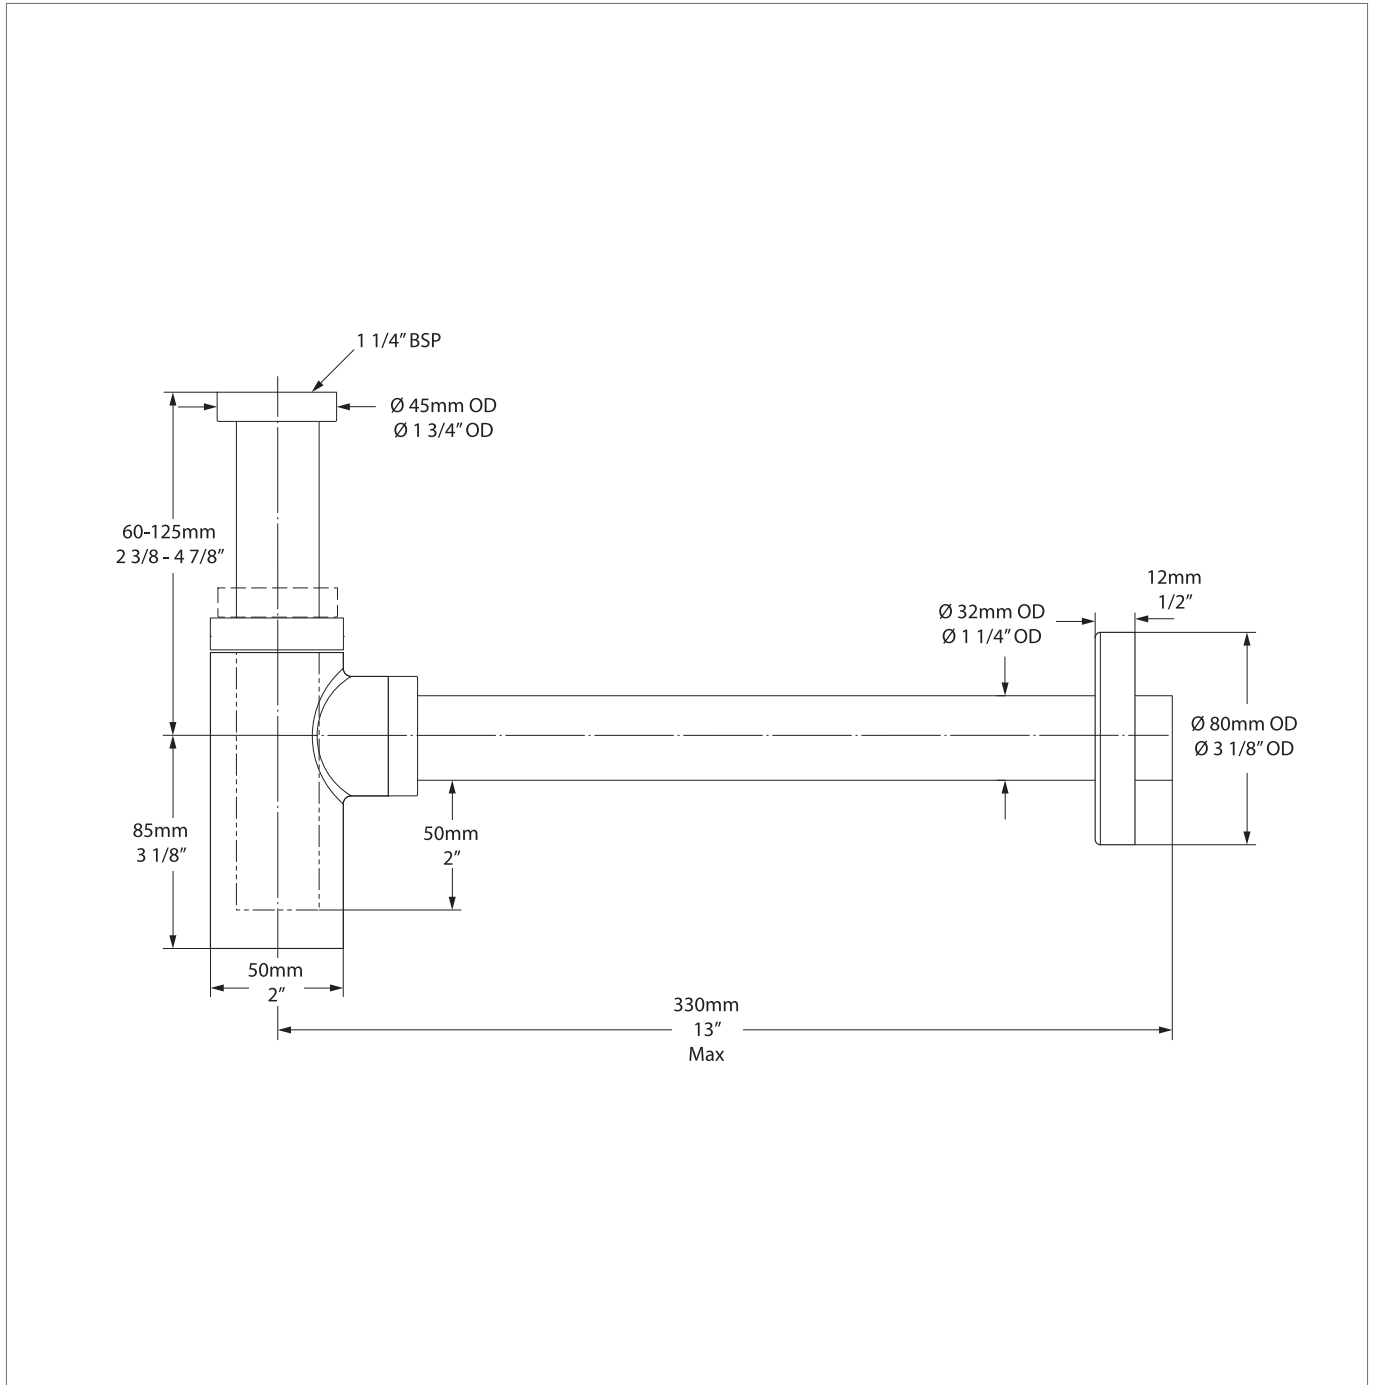

Kit 22 Vessel Sink Bottle Trap

K-22-xx

*All measurements subject to +/-5% tolerance

-  K-22-PC Polished Chrome
-  K-22-PN Polished Nickel
-  K-22-PB Polished Brass
-  K-22-BN Brushed Nickel

- Sink bottle trap for use with K25
- Siphon pour vidages K25
- Sifón para uso con K25