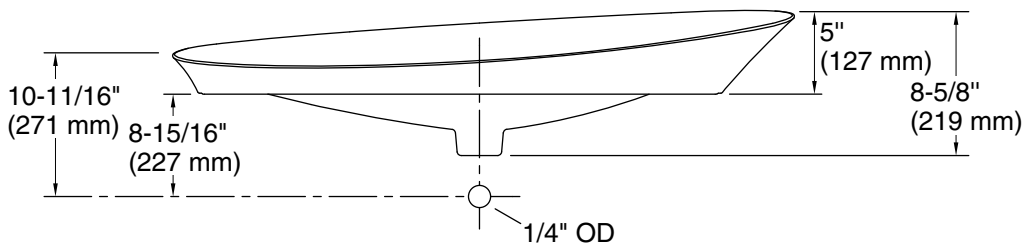

## Technical Information

All product dimensions are nominal.

Basin configuration:	Single Bowl
Bowl area:	Length: 37-7/8" (962 mm) Width: 15-7/16" (392 mm) Bowl depth: 3-1/2" (89 mm) Water depth: 2-13/16" (71 mm)
With overflow:	Yes
Drain hole:	1-3/4" (44 mm)
Template:	1317552-7, not required, included