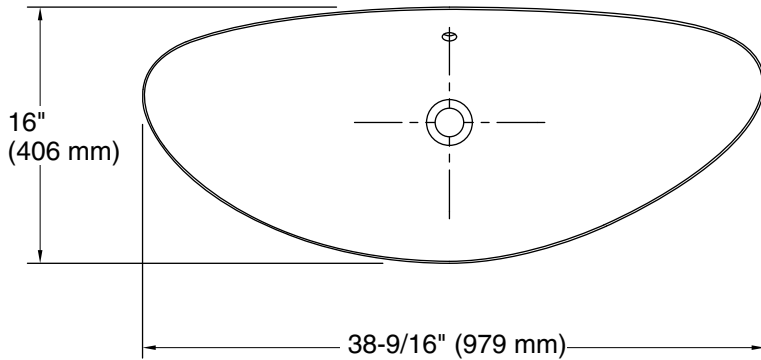

## Technical Information

All product dimensions are nominal.

Basin configuration:	Single Bowl
Bowl area:	Length: 37-7/8" (962 mm) Width: 15-7/16" (392 mm) Bowl depth: 3-1/2" (89 mm) Water depth: 2-13/16" (71 mm)
With overflow:	Yes
Drain hole:	1-3/4" (44 mm)
Template:	1317552-7, not required, included