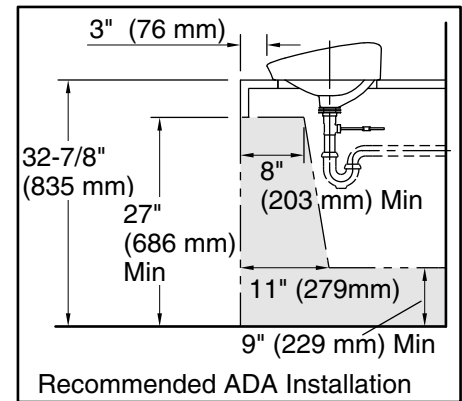

## Technical Information

All product dimensions are nominal.

Basin configuration:	Single Bowl
Bowl area:	Length: 37-7/8" (962 mm) Width: 15-7/16" (392 mm) Bowl depth: 3-1/2" (89 mm) Water depth: 2-13/16" (71 mm)
With overflow:	Yes
Drain hole:	1-3/4" (44 mm)
Template:	1317552-7, not required, included