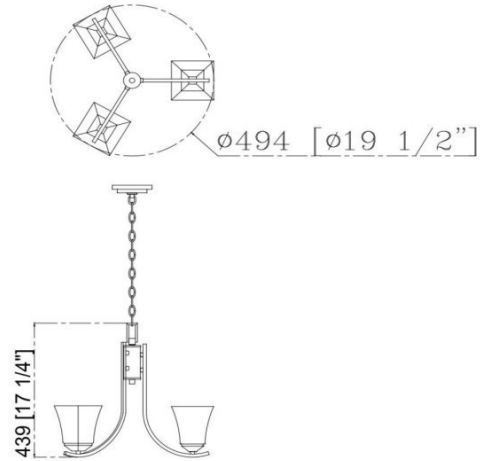

Torino 3-Light Chandelier  
Satin Nickel

SPECIFICATIONS

MOUNTING:	Chandelier	LED BRIGHTNESS (LUMENS):	N/A
SLOPED CEILING ADAPTABLE:	N/A	LED COLOR CORRELATED TEMPERATURE (CCT):	N/A
LAMP TYPE 1:	Maximum 60W Medium Base Bulb	LED COLOR RENDERING INDEX (CRI):	N/A
BULB INCLUDED:	N/A	LED EFFICACY:	N/A
WATTS PER BULB:	60W	LED AVERAGE RATED LIFE:	N/A
TOTAL WATTAGE:	180W	ENERGY EFFICIENT:	No
DIMMABLE:	Yes	LIGHTING AMPS:	N/A
MATERIAL CONSTRUCTION:	Steel	VOLTAGE:	120V
ASSEMBLED DIMENSIONS:	19.75" H x 17.25" L x 17.25" D		
WEIGHT:	7.37 lbs.		
BACKPLATE DIMENSIONS:	N/A		
CANOPY/PLATE DIMENSIONS:	N/A		
GLASS/SHADE DIMENSIONS:	N/A		
GLASS/SHADE MATERIAL:	Glass		
GLASS/SHADE TYPE:	N/A		
GLASS/SHADE COLOR:	N/A		