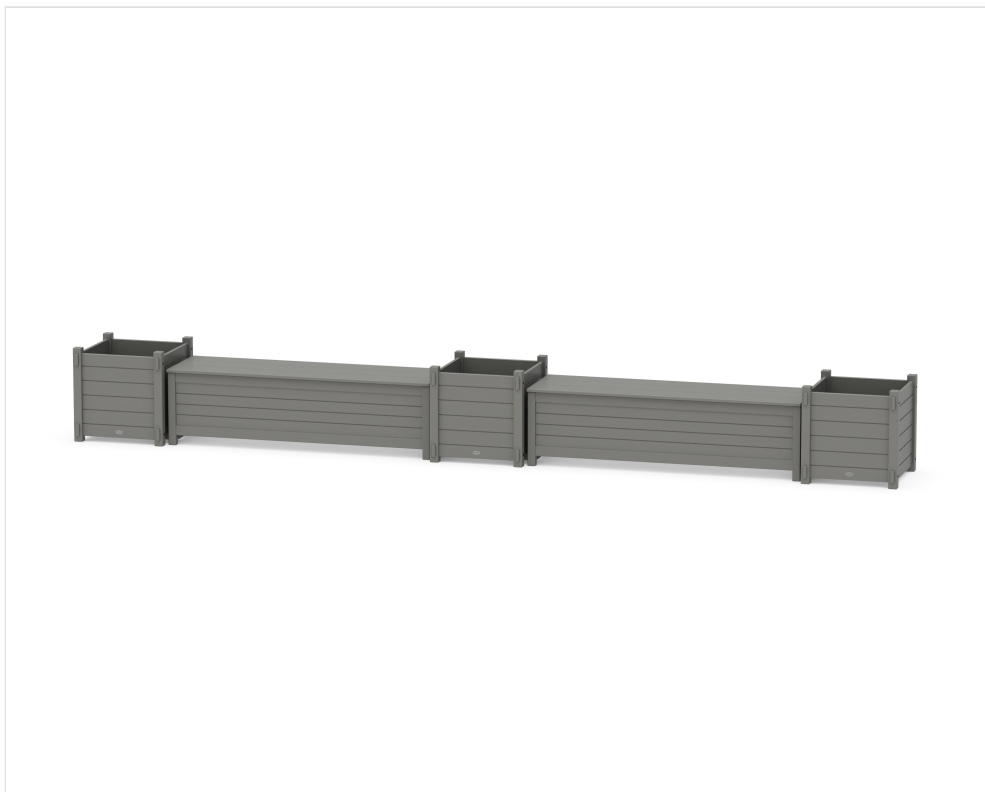

POLYWOOD®

Sustainable Outdoor Furniture

CLIMATETUFF™
MATERIALS

COLORSTAY™
TECHNOLOGY

MADE IN
THE USA

CONSCIOUSLY
CRAFTED

60" Nautical Straight Double Planter Storage Bench Set- Large

BRAND | POLYWOOD®

COLLECTION | Nautical

SKU | PWS2978-1

SET WEIGHT + DIMENSIONS

Overall Set Weight	127.5 lbs
Recommended Minimum Space (Based on pictured configuration)	105.0" W x 21.0" H x 105.0" D

INDIVIDUAL ITEM DIMENSIONS

Qty	NAME	SKU	DIMENSIONS (W x H x D)
2	Nautical 60" Storage Bench	BNS602	60.25" x 17.03" x 17.58"
3	Nautical Large Square Planter Box	6321S	21.53" x 21.0" x 20.73"
4	Modular Planter Connection Block	P15675	1.5" x 4.0" x 12.5"