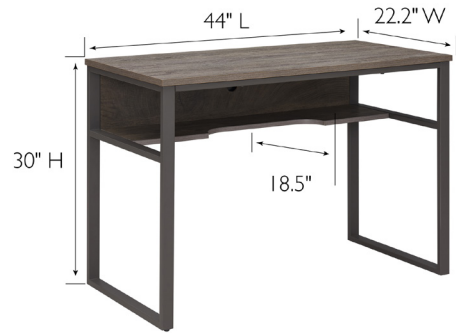

Kona Desk
Corojo/Gunmetal Gray

SPECIFICATIONS

MATERIAL CONSTRUCTION:	Metal + HDF
ASSEMBLY REQUIRED:	Yes
TOOLS NEEDED FOR ASSEMBLY:	Allen Wrench
DRAWER TYPE:	Recessed
ASSEMBLED DIMENSIONS:	30" H x 44" L x 22.2" W
ASSEMBLED WEIGHT:	47.3 lbs.
CABLE MANAGEMENT:	Yes
AC/USB OUTLET:	No
KNEE SPACE DEPTH:	14.6"
KNEE SPACE WIDTH:	18.5"
TOP MATERIAL:	HPL
SIDES MATERIAL:	Metal
LEG MATERIAL:	Steel tube
FRAME COLOR:	Gunmetal Gray
TOP COLOR:	Corojo
COLLAPSIBLE:	No