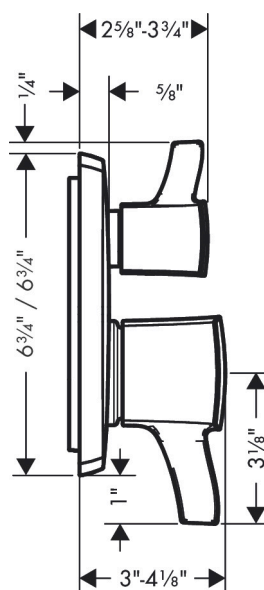

Brand	hansgrohe
Art. Name	<b>Ecostat Classic</b> Pressure Balance Trim Classic Square with Diverter
Art. Nr.	15865821
Surface	brushed nickel
Pos.	1

## Product Picture

## Drawing