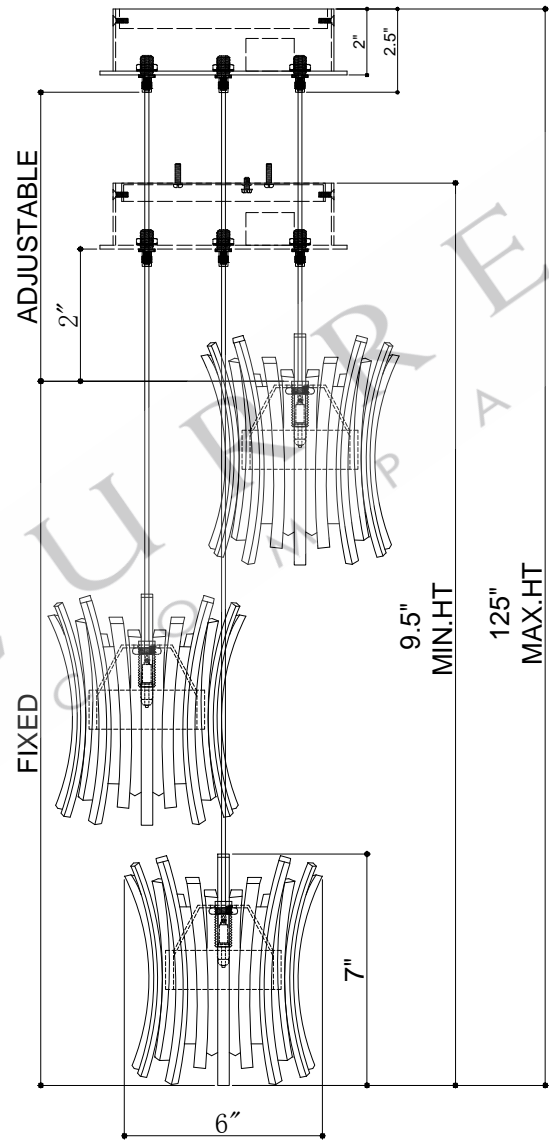

7.5"DIA\*2.0"H.CANOPY  
 6.25"DIA\*0.5"H.MOUNTING PLATE COVER  
 6.0"DIA\*7.0"H.SHADE

TOP VIEW

CANOPY DETAIL

FRONT VIEW