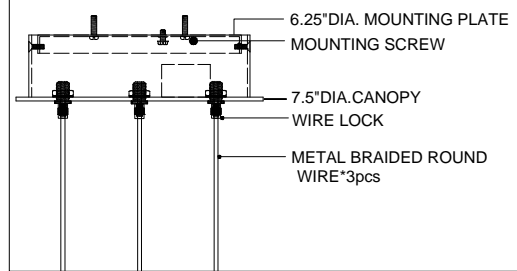

7.5"DIA\*2.0"H.CANOPY  
 6.25"DIA\*0.5"H.MOUNTING PLATE COVER  
 6.0"DIA\*7.0"H.SHADE

TOP VIEW

CANOPY DETAIL

FRONT VIEW