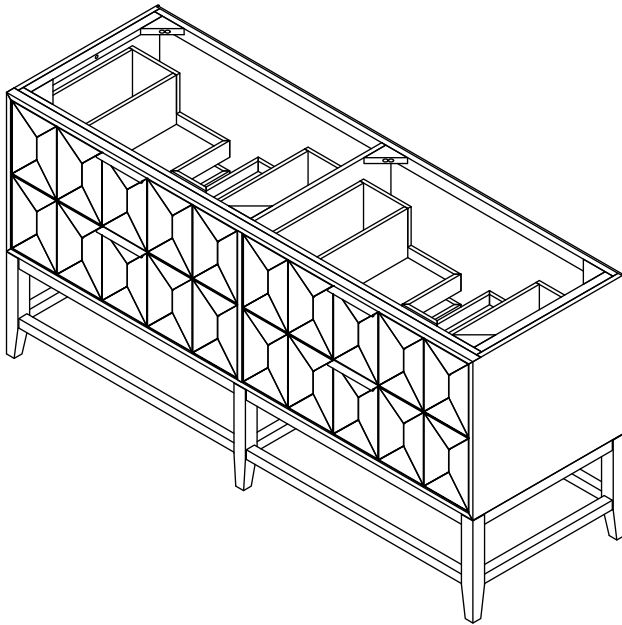

72" Emmeline Double Vanity

D100-V72-PBO

Details and Features

Solids: Ash
 Veneers: Ash
 Panels: Marine MDF
 Installation Type: Free-standing
 Number of Doors: 0
 Number of Drawers: 4
 Top Drawers: Left and Right Storage Compartments and center U-shaped tray style storage underneath the sink areas
 Bottom Drawers: U-Shaped drawers to accommodate plumbing
 Assembly Required: No
 Removable organizer with aluminum laminate liner
 Drawer Boxes: Ash veneer over Marine MDF
 English Dovetail joinery
 Aluminum Laminate Drawer Liners
 Hardware Finish: Champagne Brass
 Full Extension, Soft Close Glides
 Vanity Top: Not Included – Optional 3cm Tops available
 Number of Basins: 2
 (included with optional countertop purchase)

Dimensions

Width: 71-9/16" (1817mm)
 Depth: 23-1/4" (591mm)
 Height: 34-13/16" (884 mm)
 Rough-In: 21-11/16" (551mm)

Drawer Edge Pulls

72" Emmeline Double Vanity

D100-V72-PBO

All dimensions and specifications are nominal and may vary. Use actual products for accuracy in critical situations. Diagrams are of cabinets only – James Martin Optional Countertops and sinks are not shown.

72" Emmeline Double Vanity

D100-V72-PBO

All dimensions and specifications are nominal and may vary. Use actual products for accuracy in critical situations. Diagrams are of cabinets only – James Martin Optional Countertops and sinks are not shown.