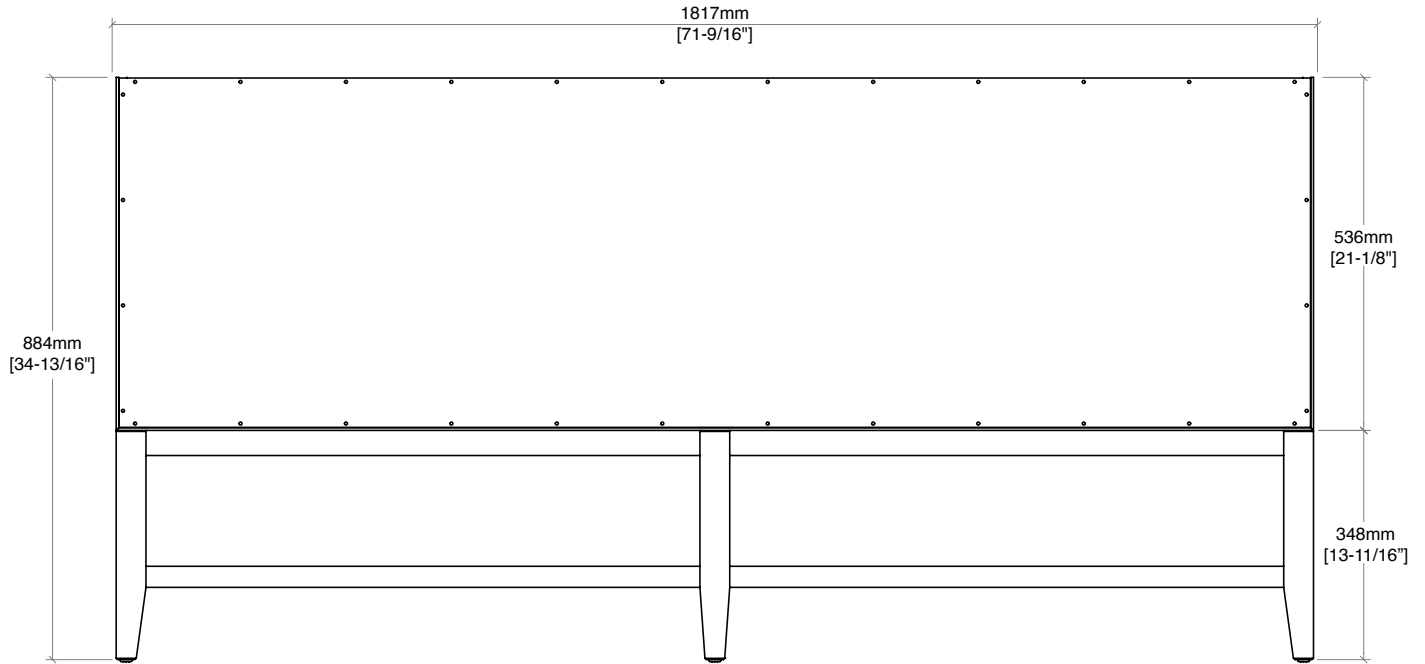

72" Emmeline Double Vanity

D100-V72-PBO

Details and Features

Solids: Ash
 Veneers: Ash
 Panels: Marine MDF
 Installation Type: Free-standing
 Number of Doors: 0
 Number of Drawers: 4
 Top Drawers: Left and Right Storage Compartments and center U-shaped tray style storage underneath the sink areas
 Bottom Drawers: U-Shaped drawers to accommodate plumbing
 Assembly Required: No
 Removable organizer with aluminum laminate liner
 Drawer Boxes: Ash veneer over Marine MDF
 English Dovetail joinery
 Aluminum Laminate Drawer Liners
 Hardware Finish: Champagne Brass
 Full Extension, Soft Close Glides
 Vanity Top: Not Included – Optional 3cm Tops available
 Number of Basins: 2
 (included with optional countertop purchase)

Dimensions

Width: 71-9/16" (1817mm)
 Depth: 23-1/4" (591mm)
 Height: 34-13/16" (884 mm)
 Rough-In: 21-11/16" (551mm)

Drawer Edge Pulls

72" Emmeline Double Vanity

D100-V72-PBO

All dimensions and specifications are nominal and may vary. Use actual products for accuracy in critical situations. Diagrams are of cabinets only – James Martin Optional Countertops and sinks are not shown.

72" Emmeline Double Vanity

D100-V72-PBO

All dimensions and specifications are nominal and may vary. Use actual products for accuracy in critical situations. Diagrams are of cabinets only – James Martin Optional Countertops and sinks are not shown.