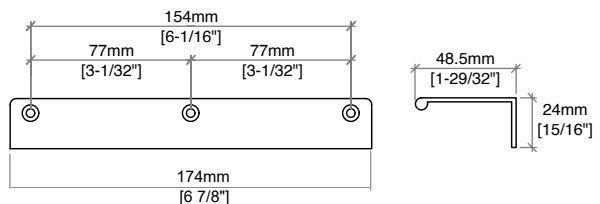

72" Emmeline Double Vanity

D100-V72-PBO

Details and Features

Solids: Ash
 Veneers: Ash
 Panels: Marine MDF
 Installation Type: Free-standing
 Number of Doors: 0
 Number of Drawers: 4
 Top Drawers: Left and Right Storage Compartments and center U-shaped tray style storage underneath the sink areas
 Bottom Drawers: U-Shaped drawers to accommodate plumbing
 Assembly Required: No
 Removable organizer with aluminum laminate liner
 Drawer Boxes: Ash veneer over Marine MDF
 English Dovetail joinery
 Aluminum Laminate Drawer Liners
 Hardware Finish: Champagne Brass
 Full Extension, Soft Close Glides
 Vanity Top: Not Included – Optional 3cm Tops available
 Number of Basins: 2
 (included with optional countertop purchase)

Dimensions

Width: 71-9/16" (1817mm)
 Depth: 23-1/4" (591mm)
 Height: 34-13/16" (884 mm)
 Rough-In: 21-11/16" (551mm)

Drawer Edge Pulls

72" Emmeline Double Vanity

D100-V72-PBO

All dimensions and specifications are nominal and may vary. Use actual products for accuracy in critical situations. Diagrams are of cabinets only – James Martin Optional Countertops and sinks are not shown.

72" Emmeline Double Vanity

D100-V72-PBO

All dimensions and specifications are nominal and may vary. Use actual products for accuracy in critical situations. Diagrams are of cabinets only – James Martin Optional Countertops and sinks are not shown.