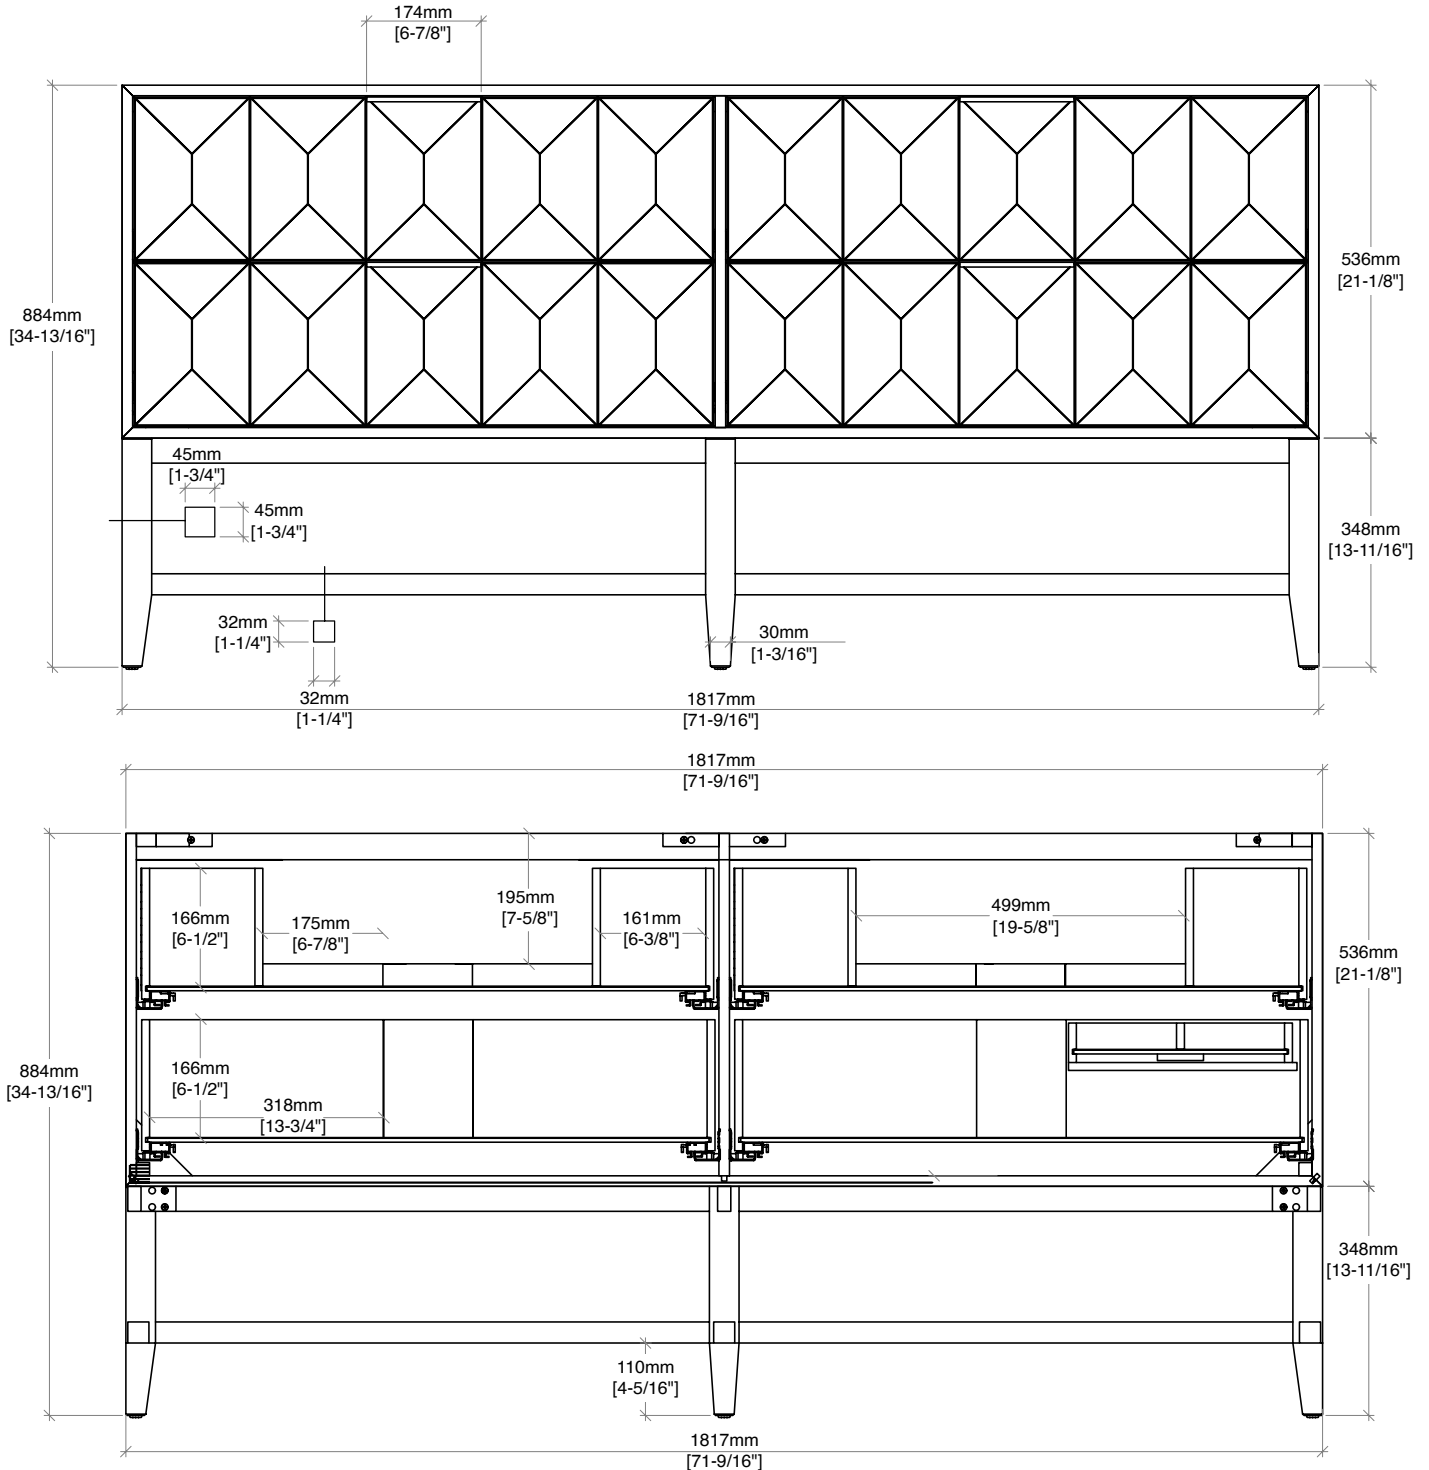

72" Emmeline Double Vanity

D100-V72-PBO

Details and Features

Solids: Ash
 Veneers: Ash
 Panels: Marine MDF
 Installation Type: Free-standing
 Number of Doors: 0
 Number of Drawers: 4
 Top Drawers: Left and Right Storage Compartments and center U-shaped tray style storage underneath the sink areas
 Bottom Drawers: U-Shaped drawers to accommodate plumbing
 Assembly Required: No
 Removable organizer with aluminum laminate liner
 Drawer Boxes: Ash veneer over Marine MDF
 English Dovetail joinery
 Aluminum Laminate Drawer Liners
 Hardware Finish: Champagne Brass
 Full Extension, Soft Close Glides
 Vanity Top: Not Included – Optional 3cm Tops available
 Number of Basins: 2
 (included with optional countertop purchase)

Dimensions

Width: 71-9/16" (1817mm)
 Depth: 23-1/4" (591mm)
 Height: 34-13/16" (884 mm)
 Rough-In: 21-11/16" (551mm)

Drawer Edge Pulls

72" Emmeline Double Vanity

D100-V72-PBO

All dimensions and specifications are nominal and may vary. Use actual products for accuracy in critical situations. Diagrams are of cabinets only – James Martin Optional Countertops and sinks are not shown.

72" Emmeline Double Vanity

D100-V72-PBO

All dimensions and specifications are nominal and may vary. Use actual products for accuracy in critical situations. Diagrams are of cabinets only – James Martin Optional Countertops and sinks are not shown.