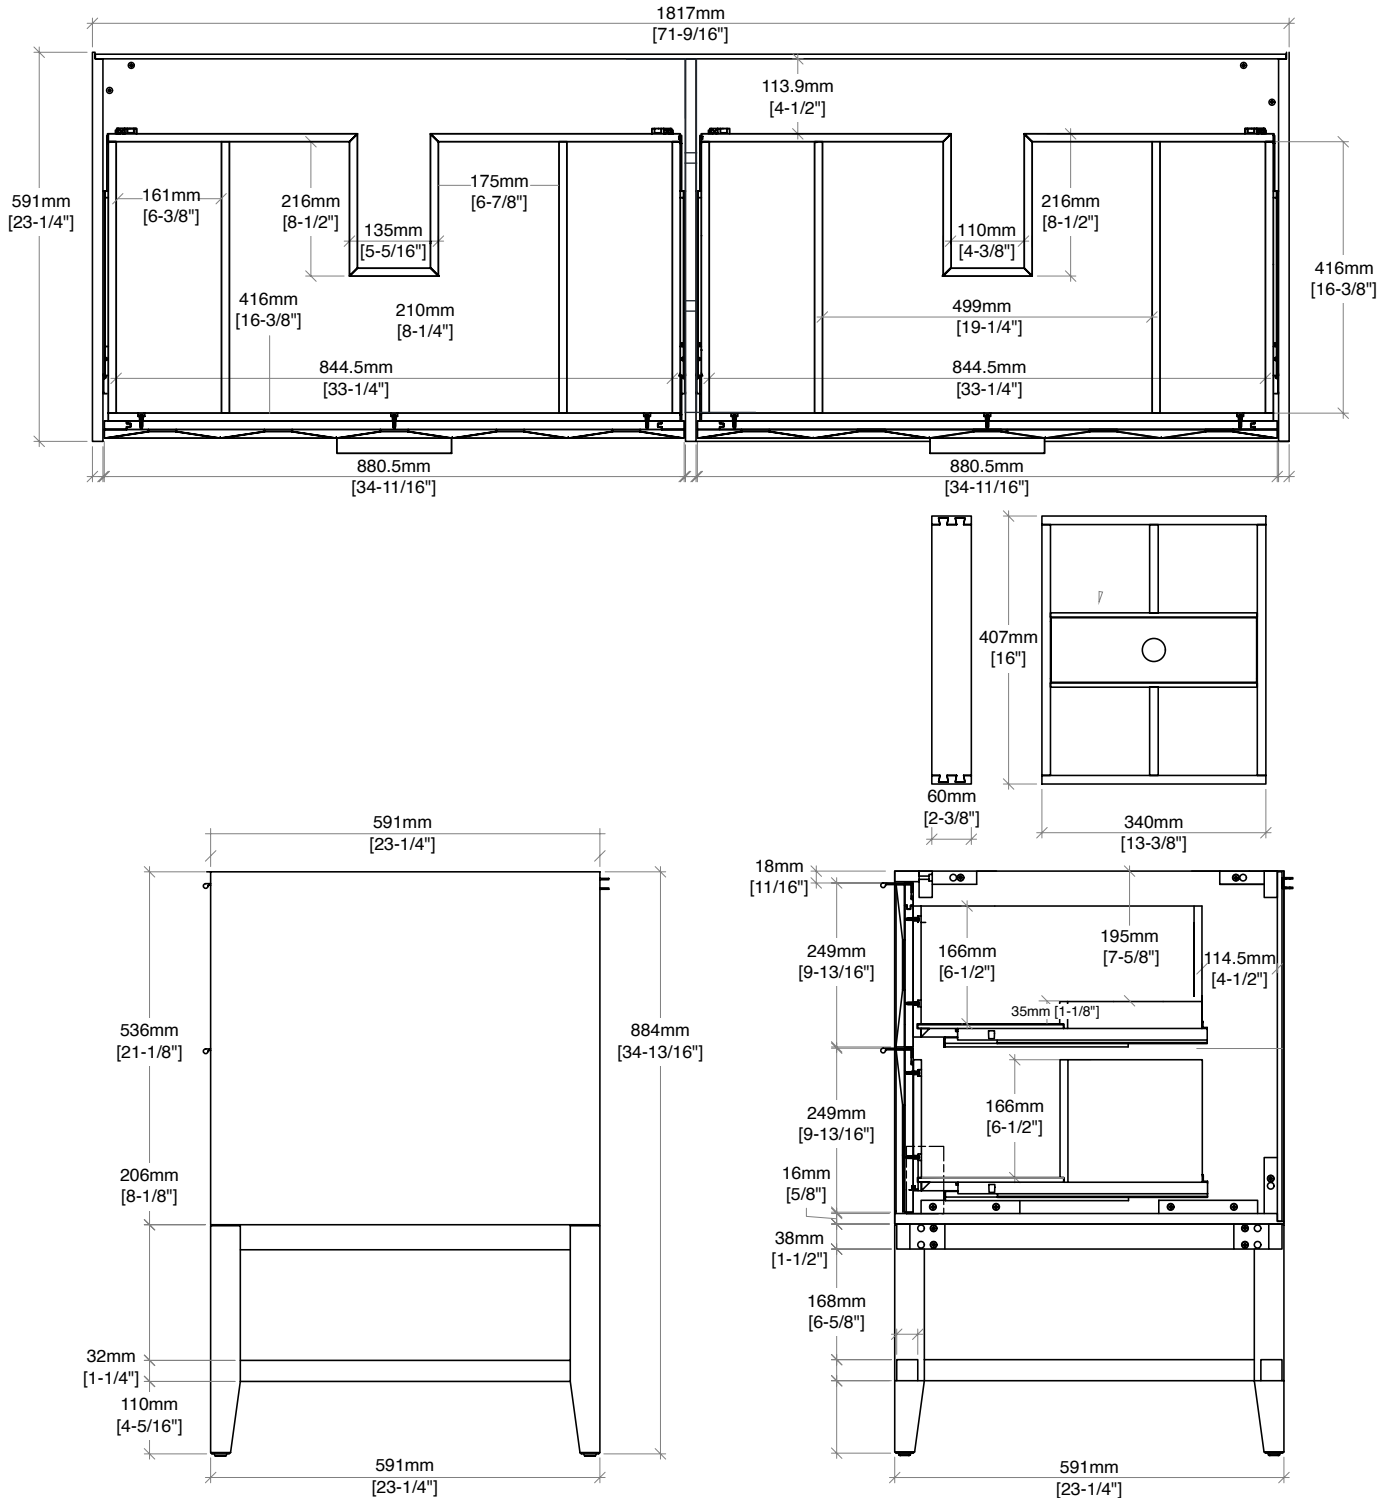

72" Emmeline Double Vanity

D100-V72-PBO

Details and Features

Solids: Ash
 Veneers: Ash
 Panels: Marine MDF
 Installation Type: Free-standing
 Number of Doors: 0
 Number of Drawers: 4
 Top Drawers: Left and Right Storage Compartments and center U-shaped tray style storage underneath the sink areas
 Bottom Drawers: U-Shaped drawers to accommodate plumbing
 Assembly Required: No
 Removable organizer with aluminum laminate liner
 Drawer Boxes: Ash veneer over Marine MDF
 English Dovetail joinery
 Aluminum Laminate Drawer Liners
 Hardware Finish: Champagne Brass
 Full Extension, Soft Close Glides
 Vanity Top: Not Included – Optional 3cm Tops available
 Number of Basins: 2
 (included with optional countertop purchase)

Dimensions

Width: 71-9/16" (1817mm)
 Depth: 23-1/4" (591mm)
 Height: 34-13/16" (884 mm)
 Rough-In: 21-11/16" (551mm)

Drawer Edge Pulls

72" Emmeline Double Vanity

D100-V72-PBO

All dimensions and specifications are nominal and may vary. Use actual products for accuracy in critical situations. Diagrams are of cabinets only – James Martin Optional Countertops and sinks are not shown.

72" Emmeline Double Vanity

D100-V72-PBO

All dimensions and specifications are nominal and may vary. Use actual products for accuracy in critical situations. Diagrams are of cabinets only – James Martin Optional Countertops and sinks are not shown.