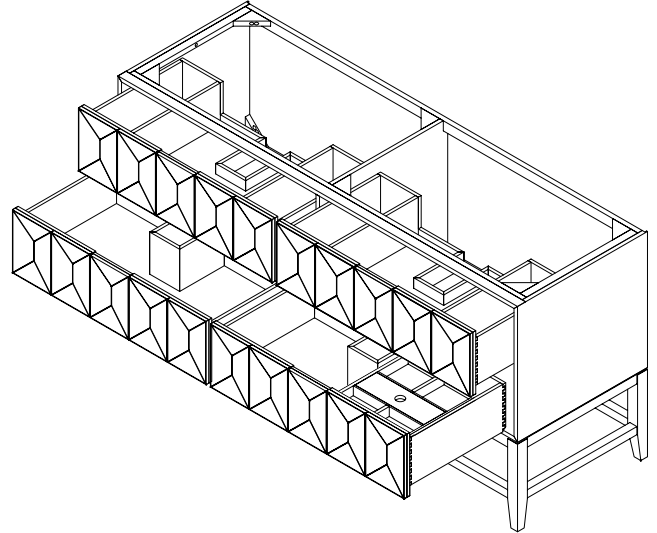

72" Emmeline Double Vanity

D100-V72-PBO

Details and Features

Solids: Ash
 Veneers: Ash
 Panels: Marine MDF
 Installation Type: Free-standing
 Number of Doors: 0
 Number of Drawers: 4
 Top Drawers: Left and Right Storage Compartments and center U-shaped tray style storage underneath the sink areas
 Bottom Drawers: U-Shaped drawers to accommodate plumbing
 Assembly Required: No
 Removable organizer with aluminum laminate liner
 Drawer Boxes: Ash veneer over Marine MDF
 English Dovetail joinery
 Aluminum Laminate Drawer Liners
 Hardware Finish: Champagne Brass
 Full Extension, Soft Close Glides
 Vanity Top: Not Included – Optional 3cm Tops available
 Number of Basins: 2
 (included with optional countertop purchase)

Dimensions

Width: 71-9/16" (1817mm)
 Depth: 23-1/4" (591mm)
 Height: 34-13/16" (884 mm)
 Rough-In: 21-11/16" (551mm)

Drawer Edge Pulls

72" Emmeline Double Vanity

D100-V72-PBO

All dimensions and specifications are nominal and may vary. Use actual products for accuracy in critical situations. Diagrams are of cabinets only – James Martin Optional Countertops and sinks are not shown.

72" Emmeline Double Vanity

D100-V72-PBO

All dimensions and specifications are nominal and may vary. Use actual products for accuracy in critical situations. Diagrams are of cabinets only – James Martin Optional Countertops and sinks are not shown.