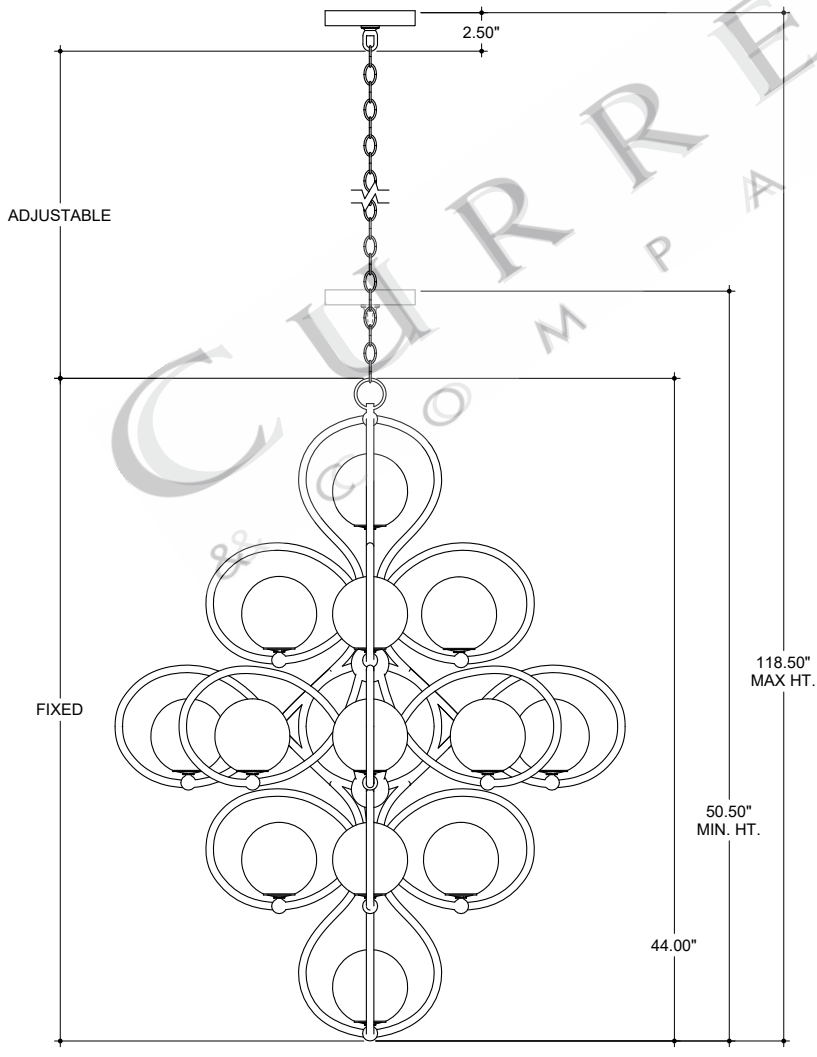

34.00" DIA. BODY
6.00" DIA. CANOPY
1.00" H X 4.25" W CROSS BAR

TOP VIEW

CANOPY DETAIL

FRONT VIEW