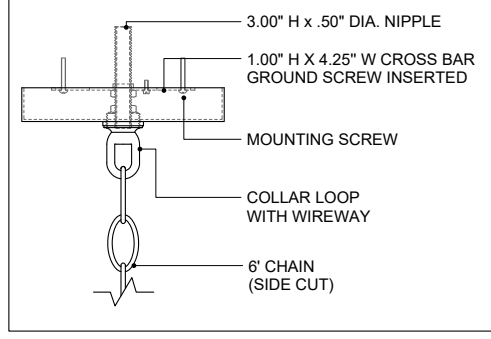

34.00" DIA. BODY
6.00" DIA. CANOPY
1.00" H X 4.25" W CROSS BAR

TOP VIEW

CANOPY DETAIL

FRONT VIEW