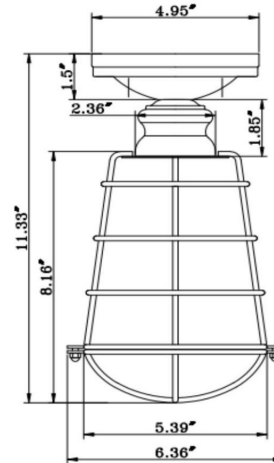

Ajax I-Light Semi-Flush Ceiling Light Coffee Bronze

SPECIFICATIONS

MOUNTING:	Semi Flush Mount	LED BRIGHTNESS (LUMENS):	N/A
SLOPED CEILING ADAPTABLE:	No	LED COLOR CORRELATED TEMPERATURE (CCT):	N/A
LAMP TYPE 1:	Maximum 60W Medium Base Bulb	LED COLOR RENDERING INDEX (CRI):	N/A
BULB INCLUDED:	N/A	LED EFFICACY:	N/A
WATTS PER BULB:	60W	LED AVERAGE RATED LIFE:	N/A
TOTAL WATTAGE:	60W	ENERGY EFFICIENT:	No
DIMMABLE:	Yes	LIGHTING AMPS:	N/A
MATERIAL CONSTRUCTION:	Steel	VOLTAGE:	120V
ASSEMBLED DIMENSIONS:	11.11" H x 6.36" L x 6.36" D		
WEIGHT:	1.32 lbs.		
BACKPLATE DIMENSIONS:	N/A		
CANOPY/PLATE DIMENSIONS:	1.5" H x 4.95" D		
GLASS/SHADE DIMENSIONS:	8.16" H x 6.36" L x 5.39" D		
GLASS/SHADE MATERIAL:	Steel		
GLASS/SHADE TYPE:	N/A		
GLASS/SHADE COLOR:	Textured Coffee Bronze		