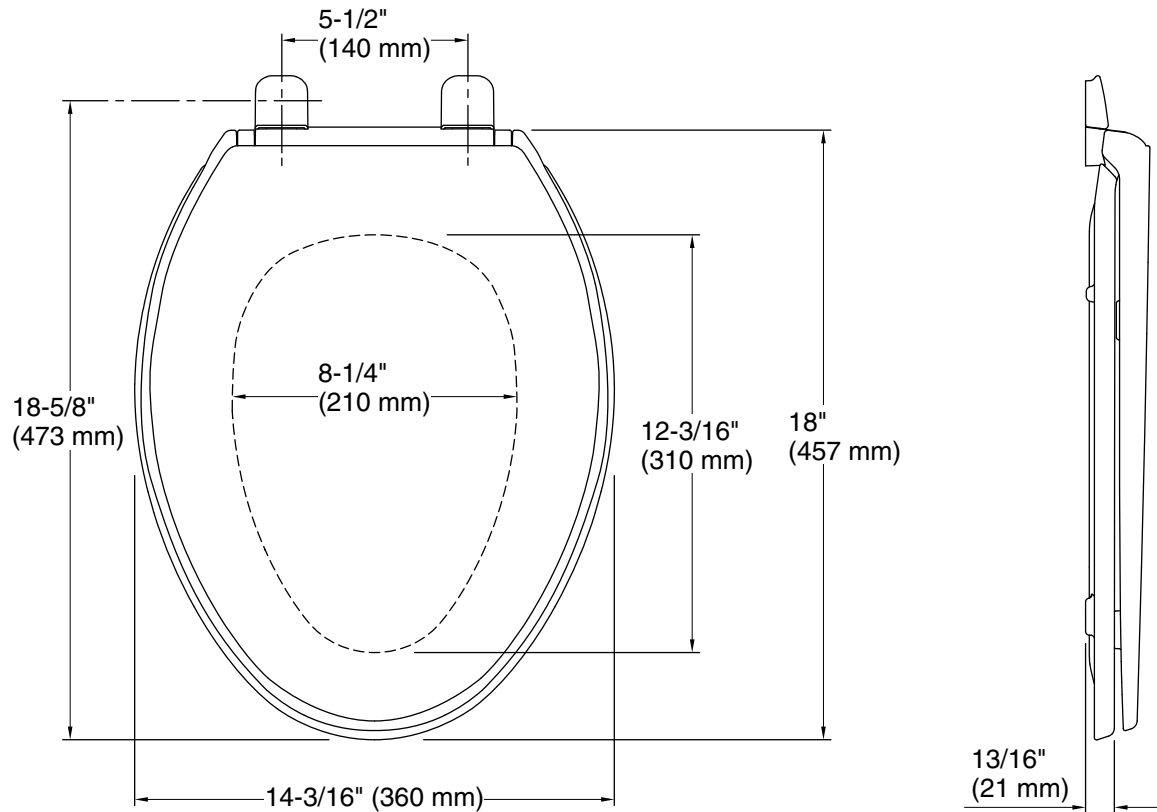

Color	Code	Description
-------	------	-------------

	0	White
	96	Biscuit

Technical Information

All product dimensions are nominal.

Seat shape type: Elongated
Seat front type: Closed-front
Seat-mounting holes: 5-1/2" (140 mm)