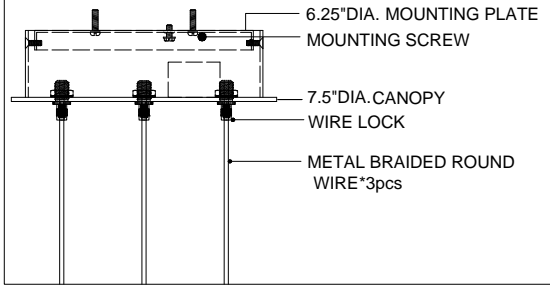

7.5"DIA*2.5"H. CANOPY
 6.25"DIA*0.5"H. MOUNTING PLATE COVER
 3.5"DIA*4.0"H. SHADE

TOP VIEW

CANOPY DETAIL

FRONT VIEW

9000-0710

ALL WORK © 2020 CURREY & COMPANY