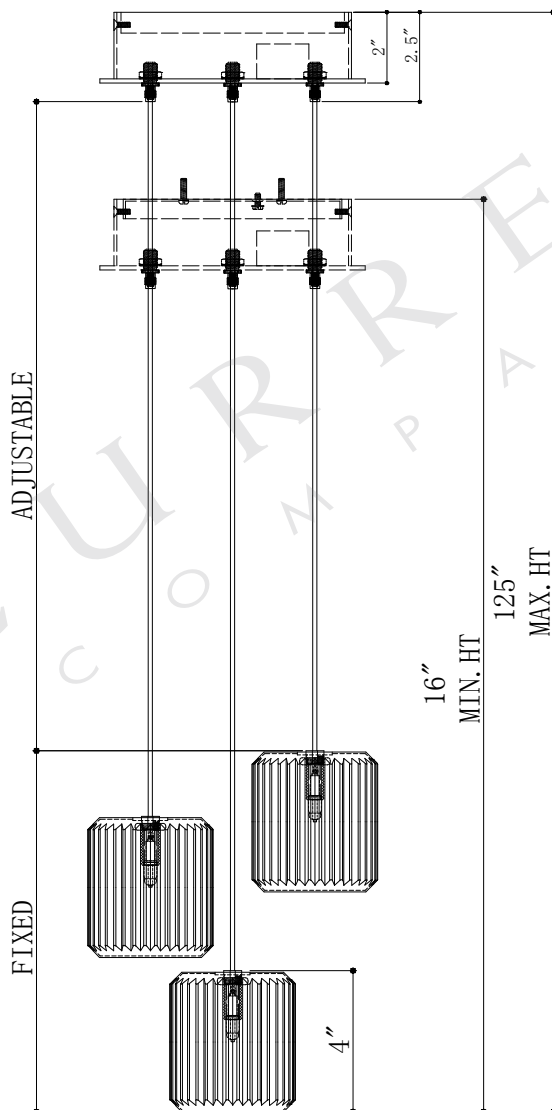

7.5"DIA*2.5"H. CANOPY
 6.25"DIA*0.5"H. MOUNTING PLATE COVER
 3.5"DIA*4.0"H. SHADE

TOP VIEW

CANOPY DETAIL

FRONT VIEW

9000-0710

ALL WORK © 2020 CURREY & COMPANY