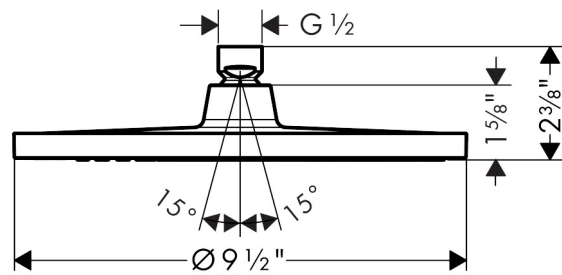

Brand	hansgrohe
Art. Name	Crometta S Showerhead 240 1-Jet, 1.75 GPM
Art. Nr.	26918821
Surface	brushed nickel
Pos.	1

Product Picture

Drawing

Technology

Features

- Spray modes: Rain
- 180 no-clog spray channels
- Flow: 1.75 GPM (6.6 L/Min)
- Fully-finished matching spray face