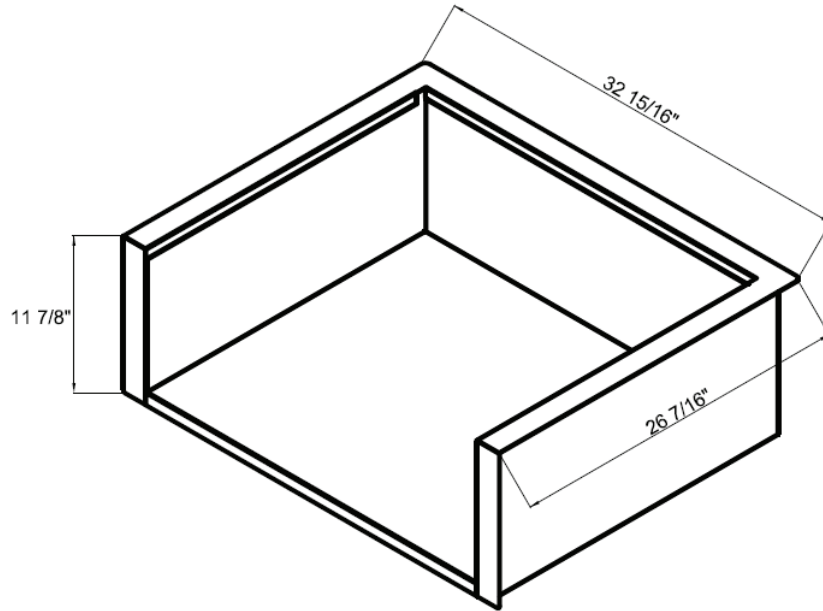

**MODEL:  
XOG30JACKET**

**WARNING:** Combustible Material will ignite if used without an insulated liner to protect the combustible material.

**PRO-GRADE LUXURY  
STAINLESS STEEL INSULATED GRILL LINER**

**USE WITH XOGRILL30**

**30  
INCH**

**Overall Dimensions**

Width	Height	Depth
32 15/16"	11 7/8"	26 7/16"

**Cut - Out Dimensions**

Width	Height	Depth
31 1/4"	12"	25 3/4"