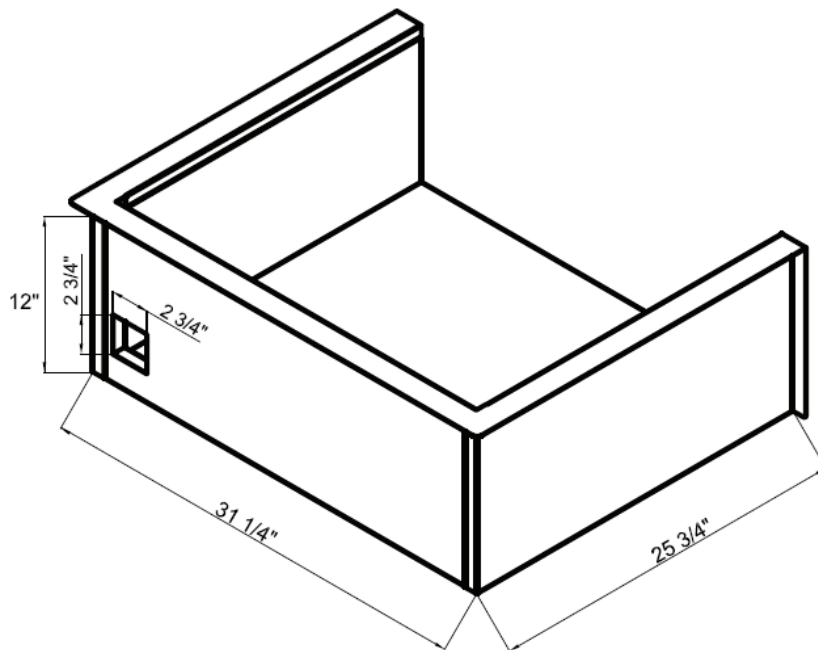

**MODEL:  
XOG30JACKET**

**WARNING:** Combustible Material will ignite if used without an insulated liner to protect the combustible material.

**PRO-GRADE LUXURY  
STAINLESS STEEL INSULATED GRILL LINER**

**USE WITH XOGRILL30**

**30  
INCH**

**Overall Dimensions**

Width	Height	Depth
32 15/16"	11 7/8"	26 7/16"

**Cut - Out Dimensions**

Width	Height	Depth
31 1/4"	12"	25 3/4"