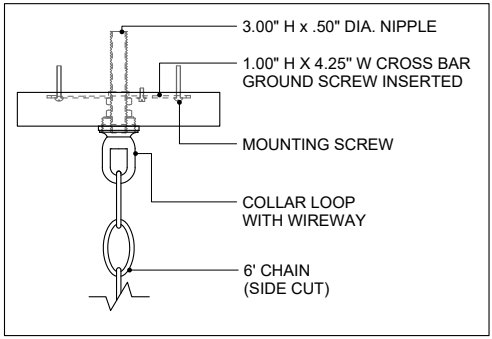

29.75" DIA. FRAME
 6.00" DIA. CANOPY
 1.00" H X 4.25" W
 CROSS BAR

TOP VIEW

CANOPY DETAIL

FRONT VIEW