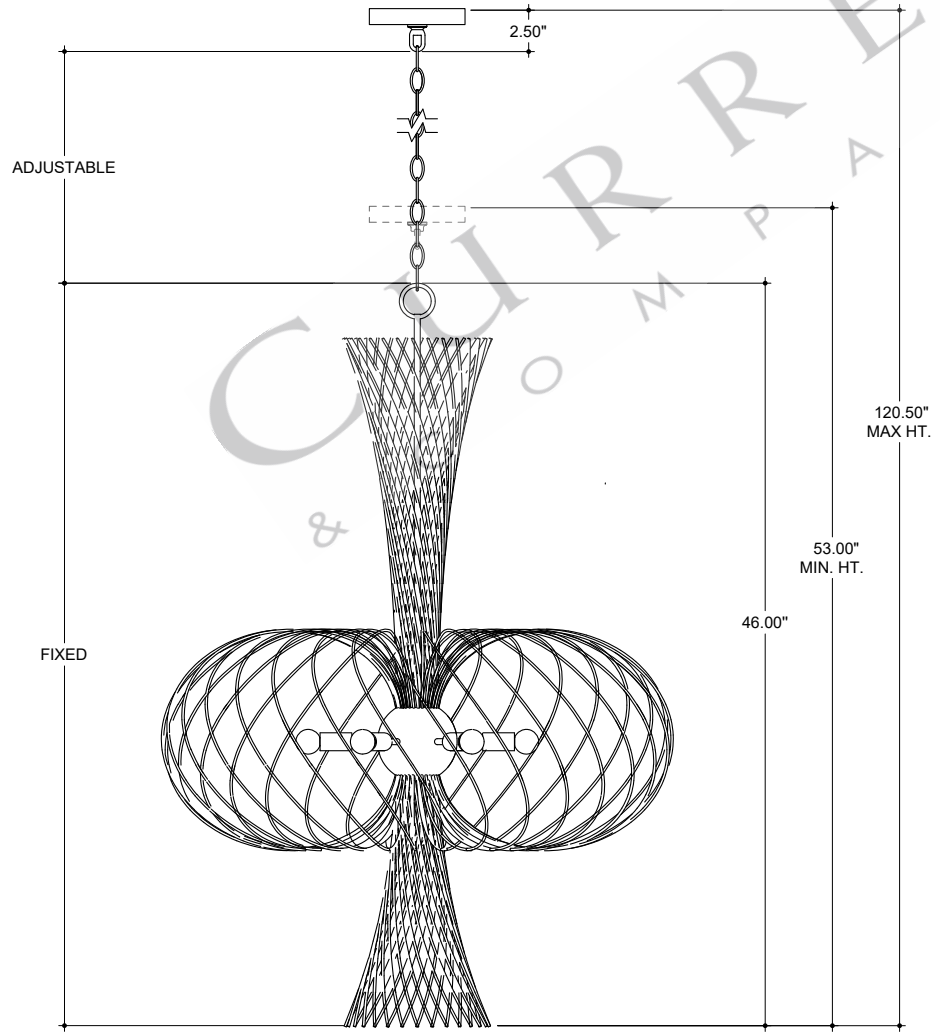

29.75" DIA. FRAME
 6.00" DIA. CANOPY
 1.00" H X 4.25" W
 CROSS BAR

TOP VIEW

CANOPY DETAIL

FRONT VIEW