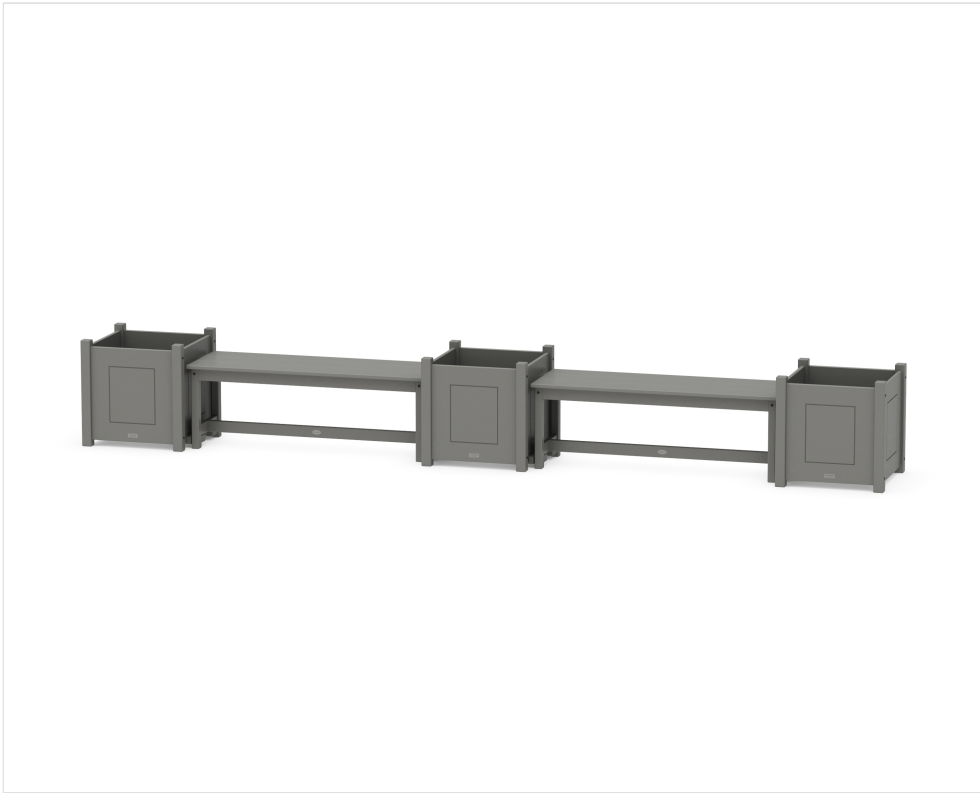

POLYWOOD®

Sustainable Outdoor Furniture

CLIMATETUFF™
MATERIALS

COLORSTAY™
TECHNOLOGY

MADE IN
THE USA

CONSCIOUSLY
CRAFTED

CountryLiving *by* POLYWOOD®

48" Country Living Straight Double Planter Bench Set - Large

BRAND | POLYWOOD®

COLLECTION | None

SKU | PWS3034-1

SET WEIGHT + DIMENSIONS

Overall Set Weight	207.5 lbs
Recommended Minimum Space (Based on pictured configuration)	92.0" W x 21.0" H x 92.0" D

INDIVIDUAL ITEM DIMENSIONS

Qty	NAME	SKU	DIMENSIONS (W x H x D)
2	48" Planter Bench	BNP48	48.0" x 16.75" x 16.38"
3	Country Living Large Square Planter Box	CL6331S	20.72" x 21.0" x 20.73"
4	Modular Planter Connection Block	P15675	1.5" x 4.0" x 12.5"