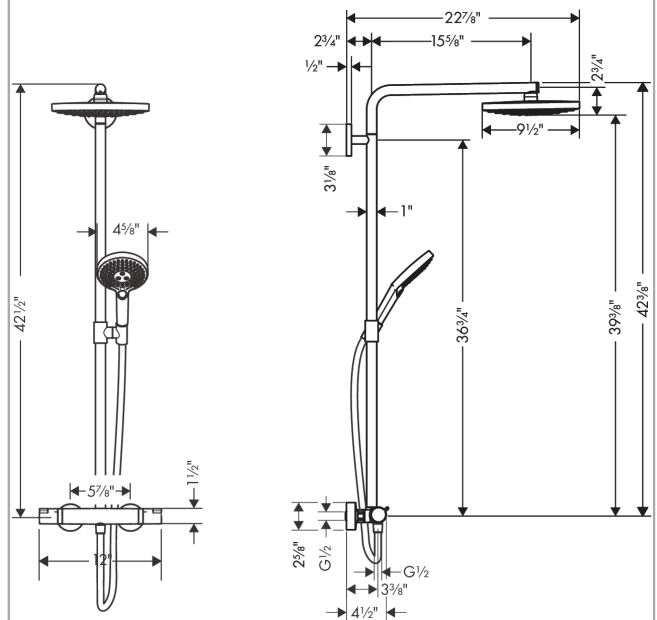

Scale drawing