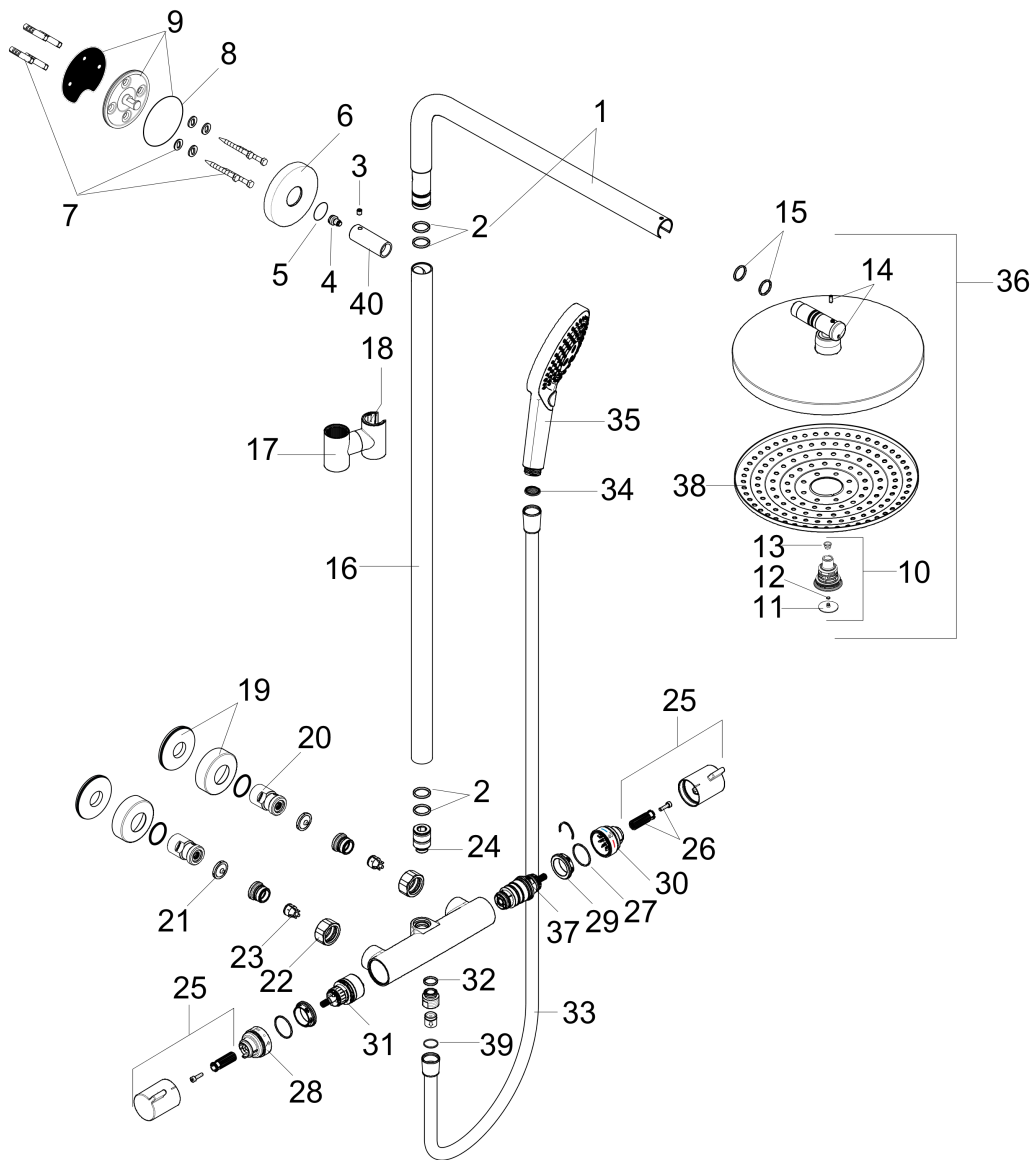

Raindance Select S
Showerpipe 240 2-Jet, 2.5 GPM
Finishes : **chrome**   Part no. : **27129001**

Exploded drawing

Year of production: >08/13

Raindance Select S
Showerpipe 240 2-Jet, 2.5 GPM
Finishes : **chrome** Part no. : **27129001**

Spare parts list

Year of production: >08/13

Pos.	Description	Part no.	Price	PU
1	shower arm	98493000	-	1
2	O-ring 17x2,5	98387000	-	1
3	hollow set screw M6x5	98447000	-	1
4	screw	92137000	-	1
5	O-ring 20x2	98165000	-	1
6	escutcheon Ø 80 mm	95690000	-	1
7	mounting set	98716000	-	1
8	O-ring 72x2	98395000	-	1
9	wall flange	95687000	-	1
10	selector assy	98343000	-	1
11	cover	98344000	-	1
12	O-ring 3x1	98384000	-	1
13	filter	97735000	-	1
14	hollow set screw M4x10	97667000	-	1
15	O-ring 17x2	98199000	-	1
16	pipe 930 mm	98496000	-	1
17	support, assy	95480000	-	1
18	hollow set screw M5x10	97672000	-	1
19	escutcheon	98340000	-	1
20	isolation valve	98341000	-	1
21	filter packing	96922000	-	1
22	set of nuts	96157000	-	1
23	non return valve	96737000	-	1
24	O-ring 12x2,25	98382000	-	1
25	handle	95836001	-	1
26	handle fixing set	95843000	-	1
27	O-ring 26x1,5	98390000	-	1
28	stop ring for flow control	95927000	-	1
29	nut	98913000	-	1
30	safety set for temperature control	95839001	-	1
31	shut off unit with selector	98283000	-	1
32	O-ring 14x2	98129000	-	1
33	shower hose 1,60 m	28276003	-	1
34	filter packing	94246000	-	1
35	handshower	26531001	-	1
36	showerhead cpl.	98376001	-	1
37	thermostat cartridge	98282000	-	1
38	spray body	92291000	-	1
39	seal	98058000	-	1
40	sleeve	92166000	-	1
a	cover cap	95433000	-	1