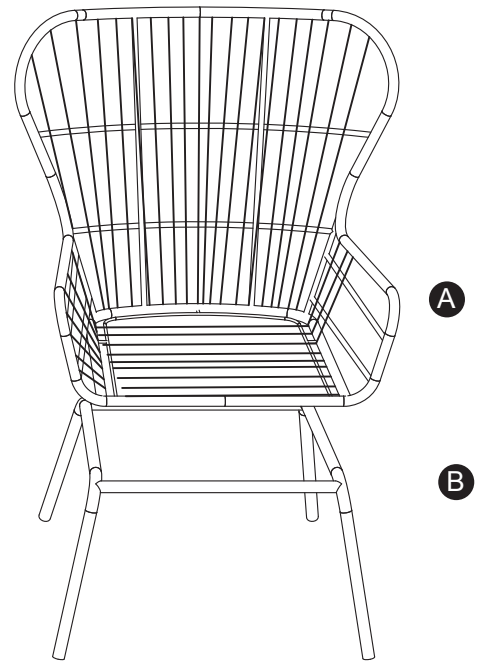

Exploded Drawing

Questions?
Scan Here