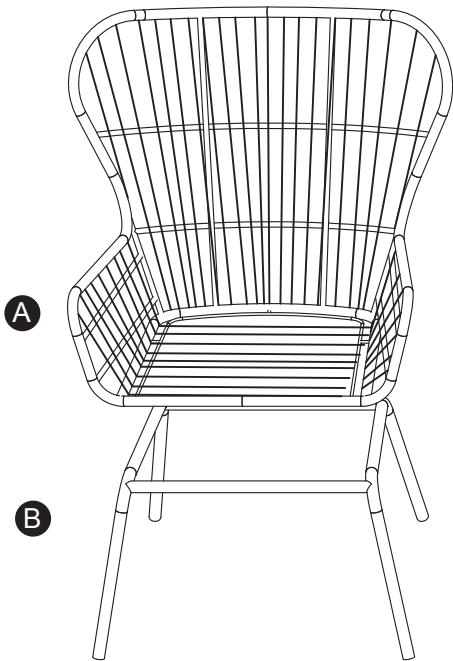

Exploded Drawing

Questions?
Scan Here