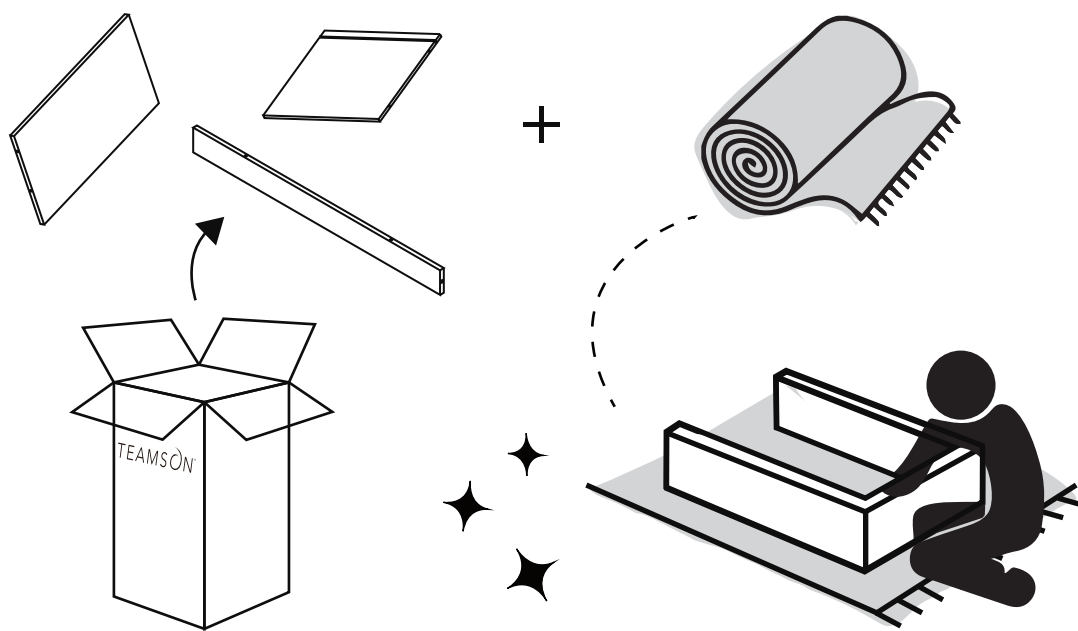

**PEAKTOP
3 PIECE PATIO WICKER BISTRO SET**

**PT-OF0006
PT-OF0006-UK**

TIME SAVER!
3D Interactive Instruction

** Got questions? Please have your product code (on the first page of this instruction, e.g. PT-OF0006) and the order number ready, give us a call or email us through our customer care support! We are always ready to assist you!