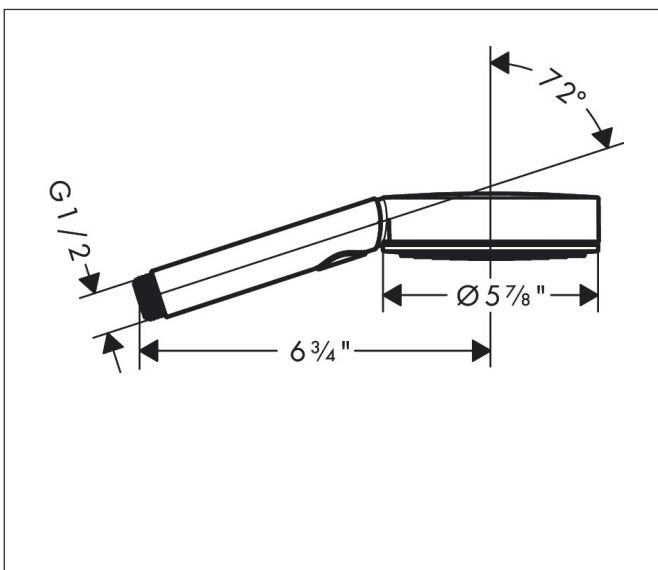

Brand hansgrohe
 Art. Name **Pulsify Select S** Handshower 105 3-Jet Relaxation 1.75 GPM
 Art. Nr. 24112671
 Surface matte black
 Pos. 1

Product Picture

Features

- Spray modes: PowderRain, IntenseRain, Pulsating Massage
- Select button for comfortable alternation of spray modes
- Spray face surface: graphite
- Flow: 1.75 GPM (6.6 L/Min)

Drawing

Technology

Spray Types