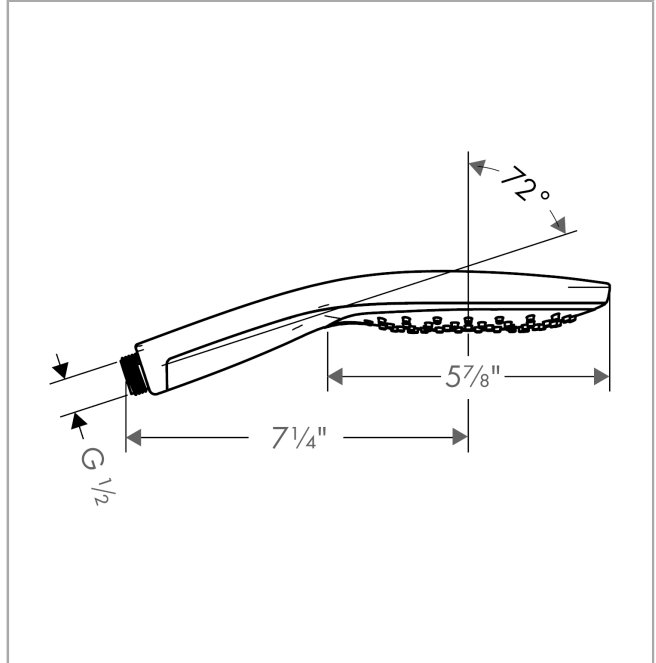

**Raindance Select S**  
**Handshower 150 3-Jet, 2.5 GPM**  
 Finishes : **chrome** Part no. : **28588001**

**Description**

**Features**

- Select button for comfortable alternation of spray modes
- 81 no-clog spray channels
- Spray modes: RainAir, Mix, CaresseAir
- Flow: 2.5 GPM (9.5 L/Min)
- The adjustable handshower holder on this model should not be used with a handshower with a spray face larger than 125 mm (5") in diameter
- Easy-to-clean white spray face

**Item details**

List Price \$ 185.00

**Technology**

**Compliance**

**Product image**

**Scale drawing**

**Raindance Select S**  
**Handshower 150 3-Jet, 2.5 GPM**  
Finishes : **chrome**    Part no. : **28588001**

Exploded drawing

Year of production: >11/11

**Raindance Select S**  
**Handshower 150 3-Jet, 2.5 GPM**  
 Finishes : **chrome**    Part no. : **28588001**

**Spare parts list**

Year of production: >11/11

Pos.	Description	Part no.	Price	PU
1	filter packing	94246000	-	1