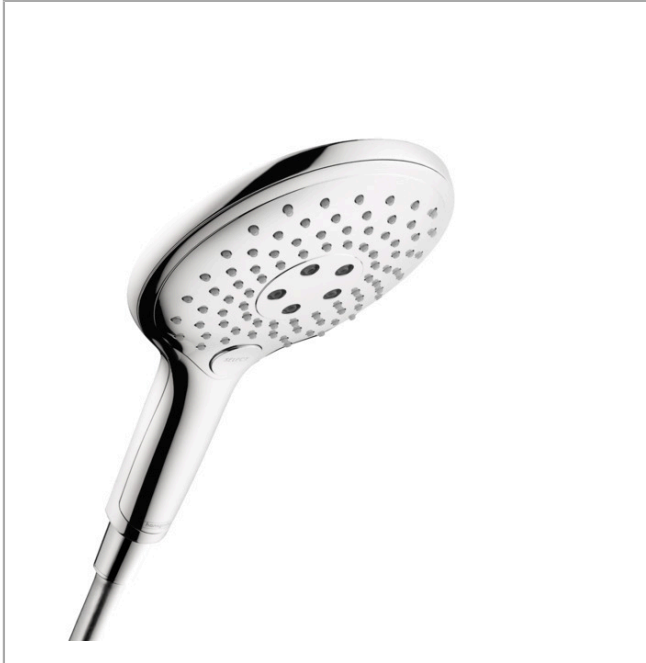

**Raindance Select S**  
**Handshower 150 3-Jet, 2.5 GPM**  
 Finishes : **chrome** Part no. : **28588001**

**Description**

**Features**

- Select button for comfortable alternation of spray modes
- 81 no-clog spray channels
- Spray modes: RainAir, Mix, CaresseAir
- Flow: 2.5 GPM (9.5 L/Min)
- The adjustable handshower holder on this model should not be used with a handshower with a spray face larger than 125 mm (5") in diameter
- Easy-to-clean white spray face

**Item details**

List Price \$ 185.00

**Technology**

**Compliance**

**Product image**

**Scale drawing**

**Raindance Select S**  
**Handshower 150 3-Jet, 2.5 GPM**  
Finishes : **chrome**    Part no. : **28588001**

Exploded drawing

Year of production: >11/11

**Raindance Select S**  
**Handshower 150 3-Jet, 2.5 GPM**  
 Finishes : **chrome**    Part no. : **28588001**

**Spare parts list**

Year of production: >11/11

Pos.	Description	Part no.	Price	PU
1	filter packing	94246000	-	1