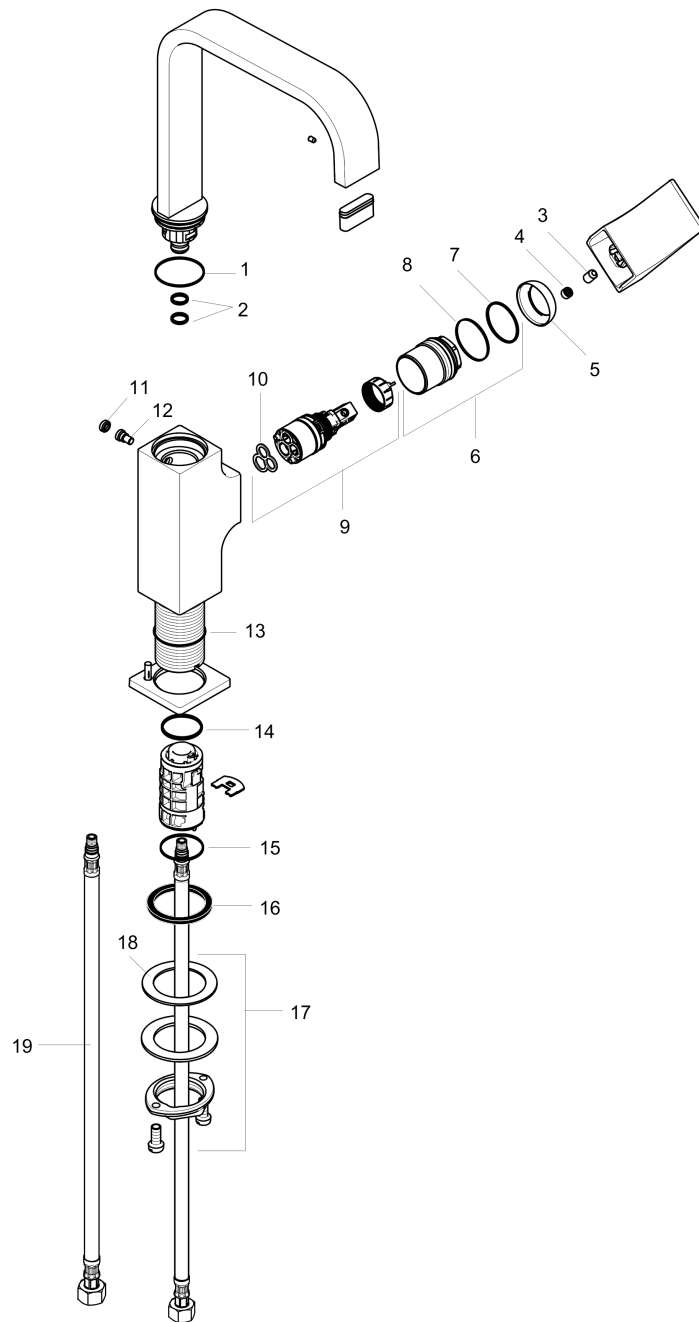

Metropol
Single-Hole Faucet 230 with Lever Handle and Swivel Spout, 1.2 GPM
 Finishes : **chrome** Part no. : **32511001**

Exploded drawing

Year of production: >03/18

Metropol

Single-Hole Faucet 230 with Lever Handle and Swivel Spout, 1.2 GPM

Finishes : **chrome** Part no. : **32511001**

Spare parts list

Year of production: >03/18

Pos.	Description	Part no.	Price	PU
1	O-ring 30x1,5	98433000	-	1
2	O-ring 8x2	98112000	-	1
3	hollow set screw M6x10 DIN 916	96029000	-	1
4	screw cover	95704000	-	1
5	flange	95493000	-	1
6	nut	93086000	-	1
7	O-Ring 22x2	98185000	-	1
8	O-ring 27x1,5	92527000	-	1
9	cartridge, assy	95973001	-	1
10	seal	98865000	-	1
11	plug	93087000	-	1
12	screw	93088000	-	1
13	O-ring 32x1,5	92936000	-	1
14	O-ring 24x2	98388000	-	1
15	O-ring 26x1,5	98390000	-	1
16	flat seal	98749000	-	1
17	fixing set (Ø 32)	13961000	-	1
18	lever collar	97548000	-	1
19	connection hose 23½" M8x0,75 3/8"	98600001	-	1
a	spout 165 mm	93084000	-	1
b	spray former	93085000	-	1
c	handle	93082000	-	1