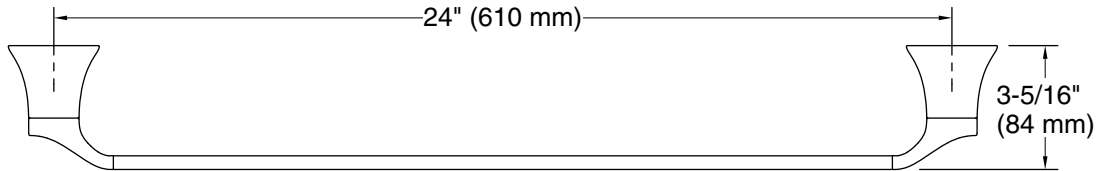

Features

- 24" (610 mm) bar
- Coordinates with other products in the Simplice collection

Material

- Premium metal construction for durability and reliability
- KOHLER finishes resist corrosion and tarnishing

Color	Code	Description
	CP	Polished Chrome
	BN	Vibrant® Brushed Nickel
	BL	Matte Black

Technical Information

All product dimensions are nominal.

Material: Zinc

Notes

Install this product according to the installation instructions.