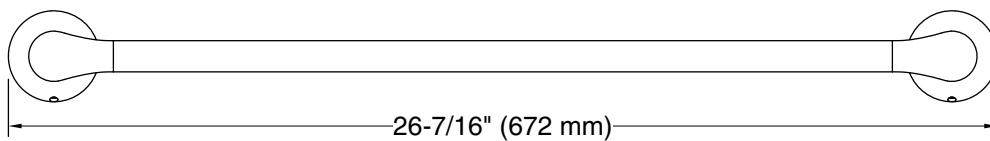

Features

- 24" (610 mm) bar
- Coordinates with other products in the Simplice collection

Material

- Premium metal construction for durability and reliability
- KOHLER finishes resist corrosion and tarnishing

Color	Code	Description
	CP	Polished Chrome
	BN	Vibrant® Brushed Nickel
	BL	Matte Black

Technical Information

All product dimensions are nominal.

Material: Zinc

Notes

Install this product according to the installation instructions.