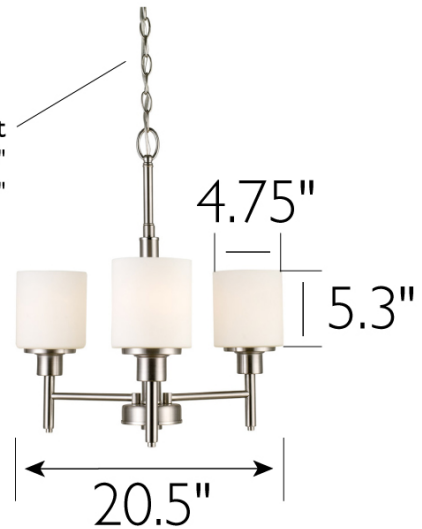

Aubrey 3-Light Chandelier with Frosted Glass
Satin Nickel

Adjustable height
Minimum: 20.88"
Maximum: 68.89"

SPECIFICATIONS

MOUNTING:	Flush Mount	LED BRIGHTNESS (LUMENS):	N/A
SLOPED CEILING ADAPTABLE:	No	LED COLOR CORRELATED TEMPERATURE (CCT):	N/A
LAMP TYPE 1:	3 lamps 60W Incandescent	LED COLOR RENDERING INDEX (CRI):	N/A
BULB INCLUDED:	No	LED EFFICACY:	N/A
WATTS PER BULB:	60W	LED AVERAGE RATED LIFE:	N/A
TOTAL WATTAGE:	180W	ENERGY EFFICIENT:	No
DIMMABLE:	Yes	LIGHTING AMPS:	N/A
MATERIAL CONSTRUCTION:	Steel	VOLTAGE:	120V
ASSEMBLED DIMENSIONS:	20.89" H x 20.5" L x 20.5" D		
WEIGHT:	8.79 lbs.		
BACKPLATE DIMENSIONS:	N/A		
CANOPY/PLATE DIMENSIONS:	0.827" H x 5" D		
GLASS/SHADE DIMENSIONS:	5.3" H x 4.75" L x 4.75" D		
GLASS/SHADE MATERIAL:	Glass		
GLASS/SHADE TYPE:	Frosted		
GLASS/SHADE COLOR:	White		