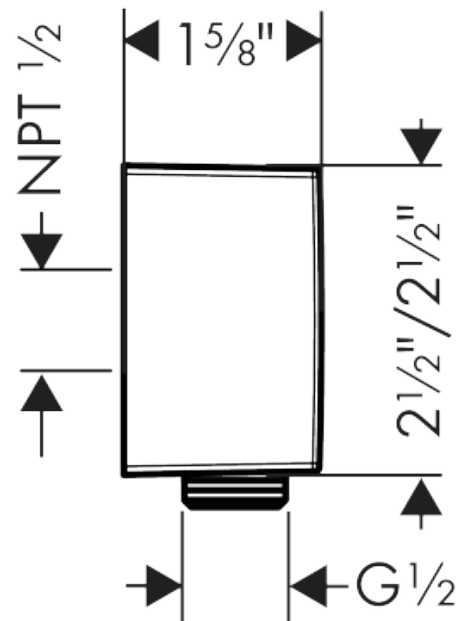

AXOR ShowerSolutions
Wall Outlet Square with Check Valves
Finishes : **chrome** Part no. : **36732001**

Description

Features

- for all 1/2" hoses
- 1/2" NPT
- installation: wall

Product image

Scale drawing

AXOR ShowerSolutions
Wall Outlet Square with Check Valves
Finishes : **chrome** Part no. : **36732001**

Exploded drawing

Year of production: >12/17