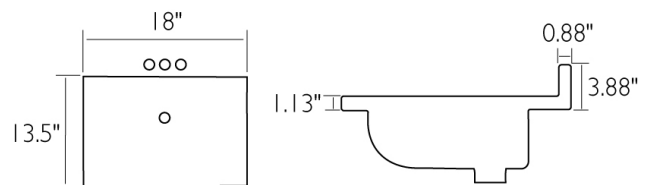

25" Cultured Marble Camilla Vanity Top Solid White

SPECIFICATIONS

MATERIAL:	Cultured Marble
TOOLS NEEDED FOR INSTALLATION:	100% silicone
ASSEMBLED DIMENSIONS:	12.5" H x 25" L x 22" D
ASSEMBLED WEIGHT:	31.3 lbs.
FAUCET TYPE:	Lav Centerset
NUMBER OF MOUNTING HOLES:	3
BOWL MATERIAL:	Cultured Marble
BACK SPLASH INCLUDED:	Yes
COLOR:	Solid White
NUMBER OF BOWLS:	1
BOWL DIMENSIONS:	7.75" H x 18.5" W x 14" D
BOWL SHAPE:	Rectangle
SINK THICKNESS:	0.95"
MOUNTING TYPE:	Integrated
OVERFLOW HOLE:	Yes