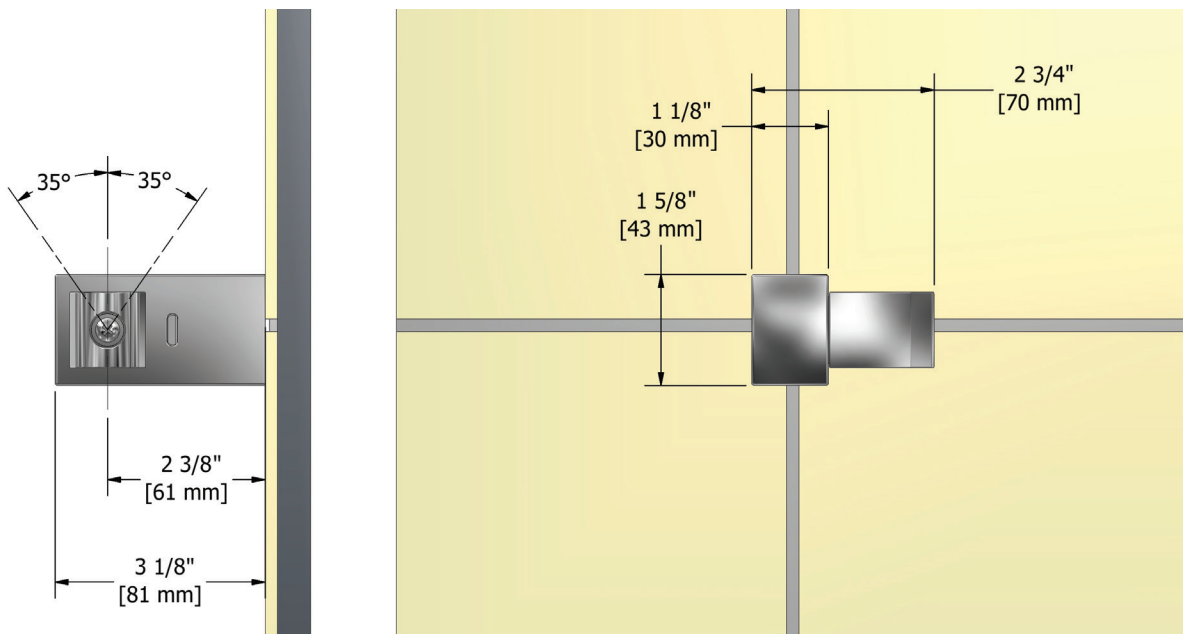

Wall Mount Handshower Holder

MODEL: 4912

For warranty or additional information, contact:

U.S.A.
houseofrohl.com/support
 1-800-777-9762

QUEBEC / MARITIMES / WESTERN CANADA
 QUÉBEC / MARITIMES / OUEST CANADIEN
 QUEBEC / MARITIMOS / CANADA OCCIDENTAL
houseofrohl.ca/support
 1-866-473-8442